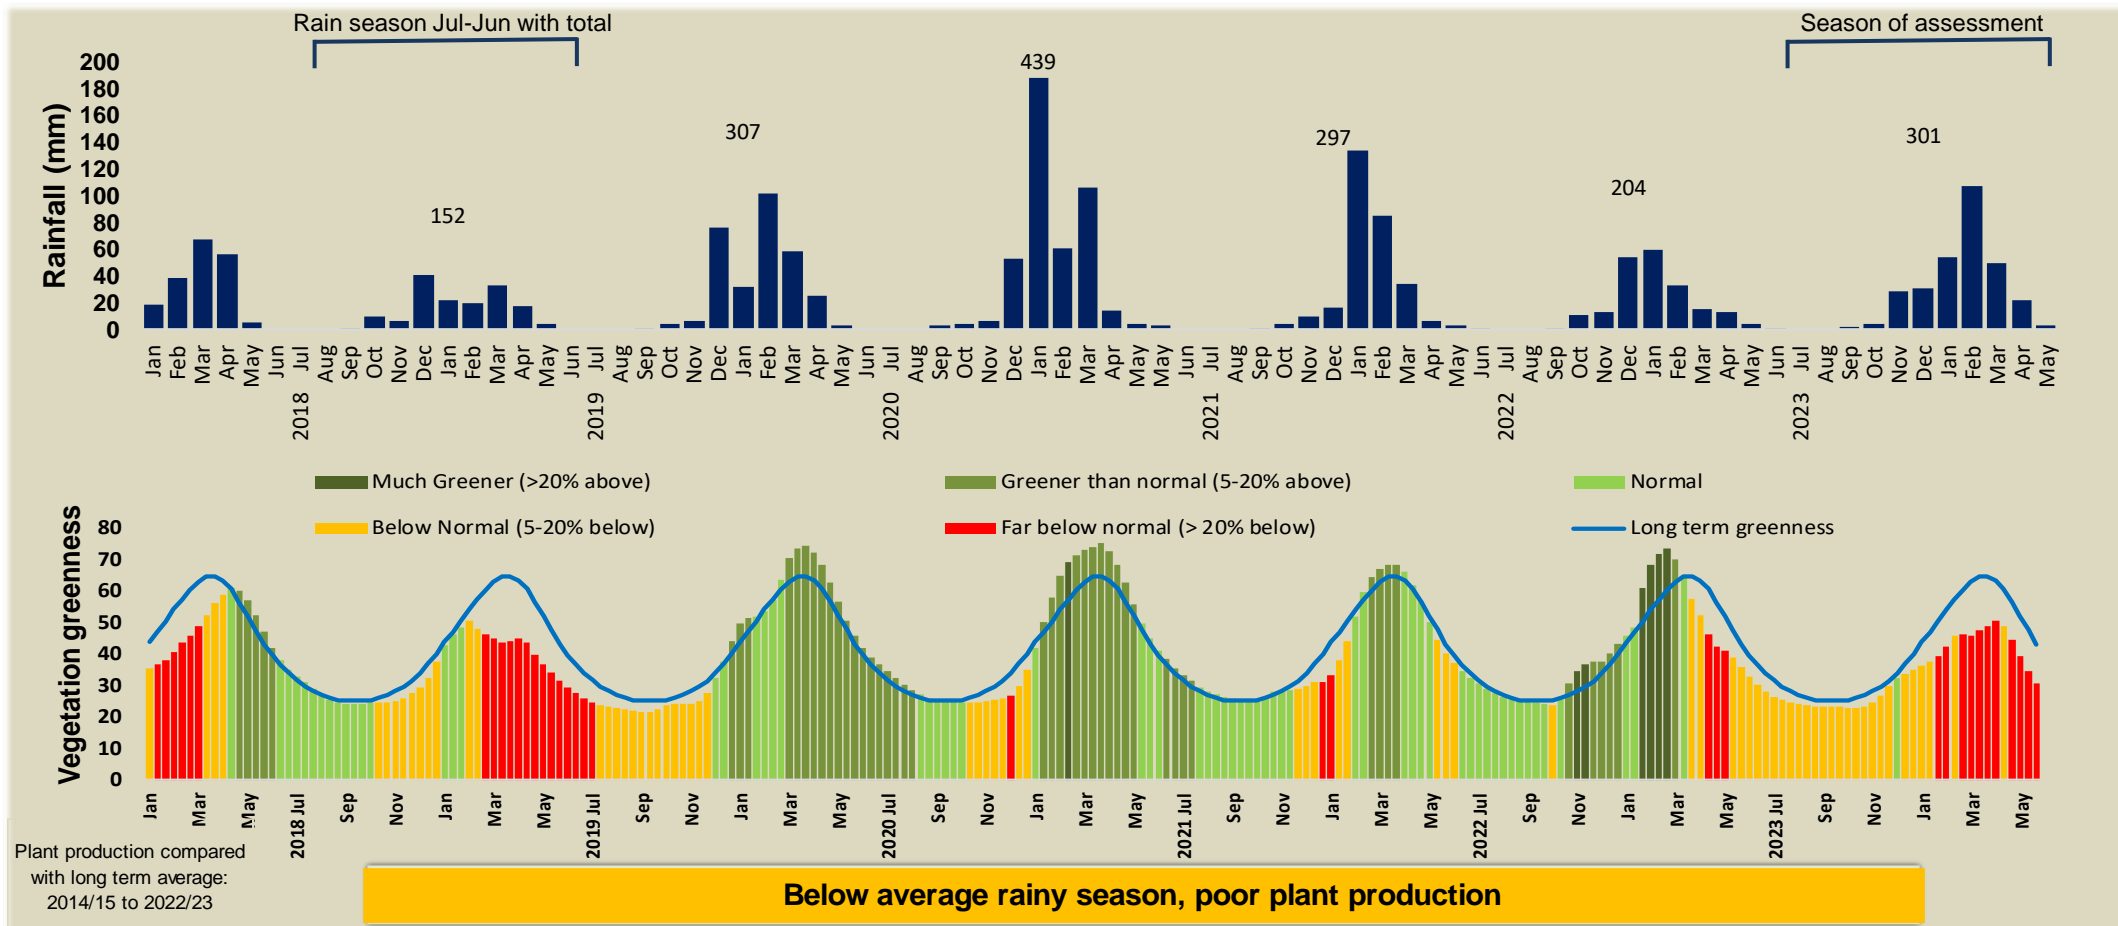

Ovitoto Climate and Vegetation Report

Adapting in response to the current environmental conditions ...

Seasonal trends in rainfall and vegetation (2023 / 2024 Season)

Vegetation cover trend (2000 - 2023)

Vegetation productivity (February to April) 2024

Fire management

Forage availability

Climate and vegetation patterns assist in our understanding of the status of wildlife and livestock in the conservancy for the effective management of these resources.