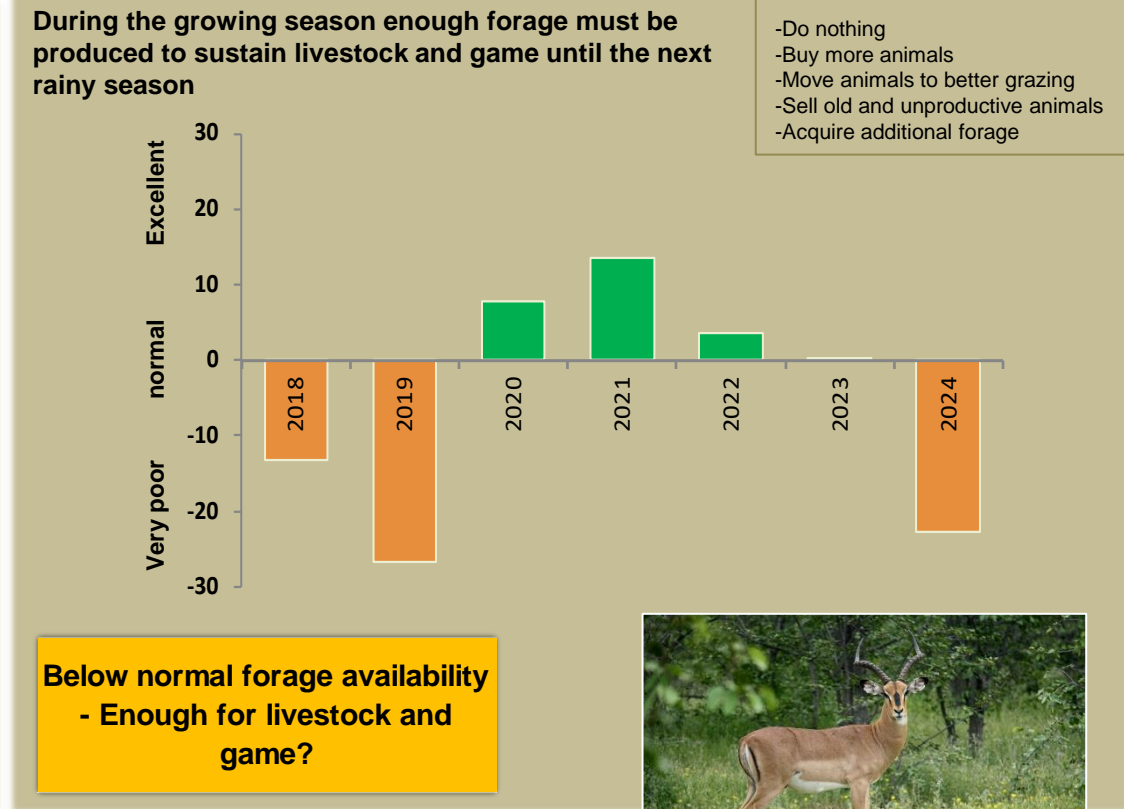

Ovitoto Climate and Vegetation Report

Adapting in response to the current environmental conditions ...

Seasonal trends in rainfall and vegetation (2023 / 2024 Season)

Vegetation cover trend (2000 - 2023)

Vegetation productivity (February to April) 2024

Fire management

Forage availability

Climate and vegetation patterns assist in our understanding of the status of wildlife and livestock in the conservancy for the effective management of these resources.