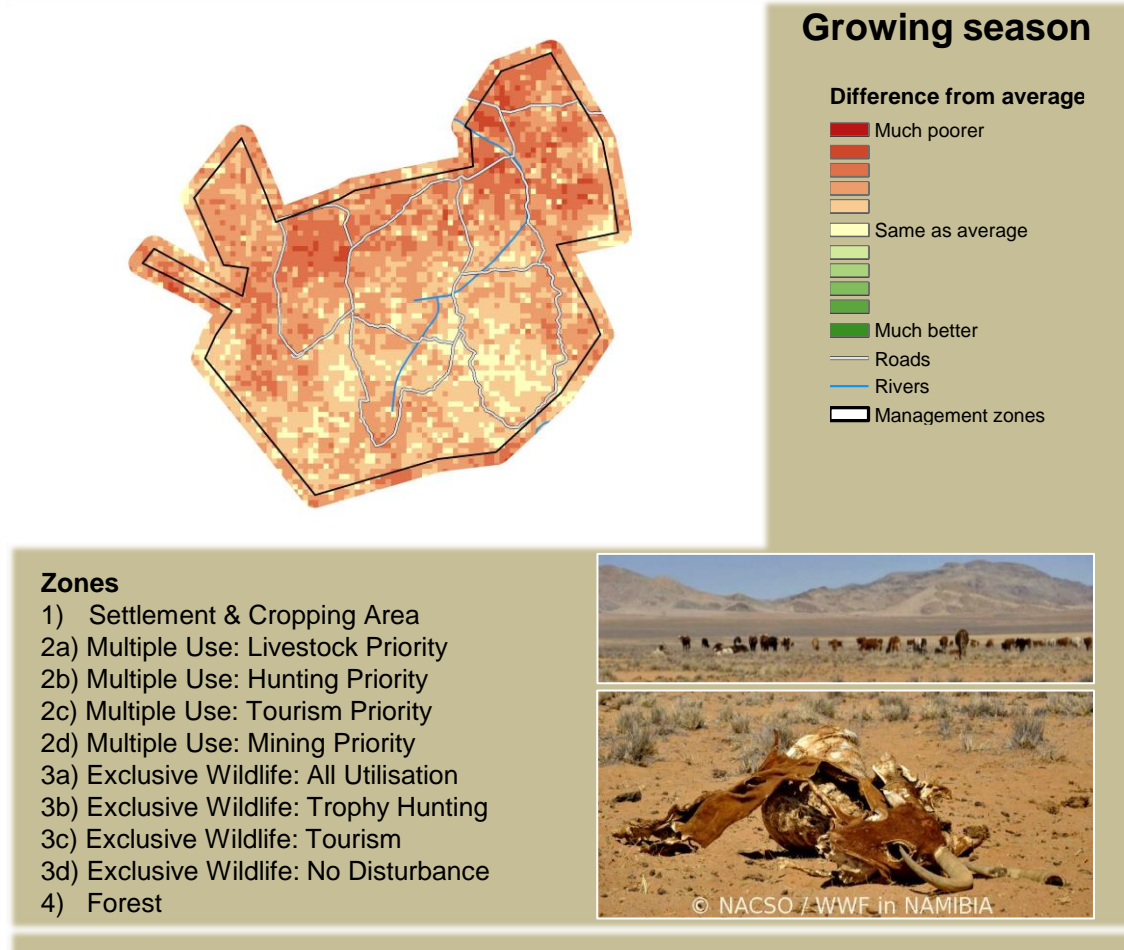

Ovitoto Climate and Vegetation Report

Adapting in response to the current environmental conditions ...

Seasonal trends in rainfall and vegetation (2023 / 2024 Season)

Vegetation cover trend (2000 - 2023)

Vegetation productivity (February to April) 2024

Fire management

Forage availability

Climate and vegetation patterns assist in our understanding of the status of wildlife and livestock in the conservancy for the effective management of these resources.