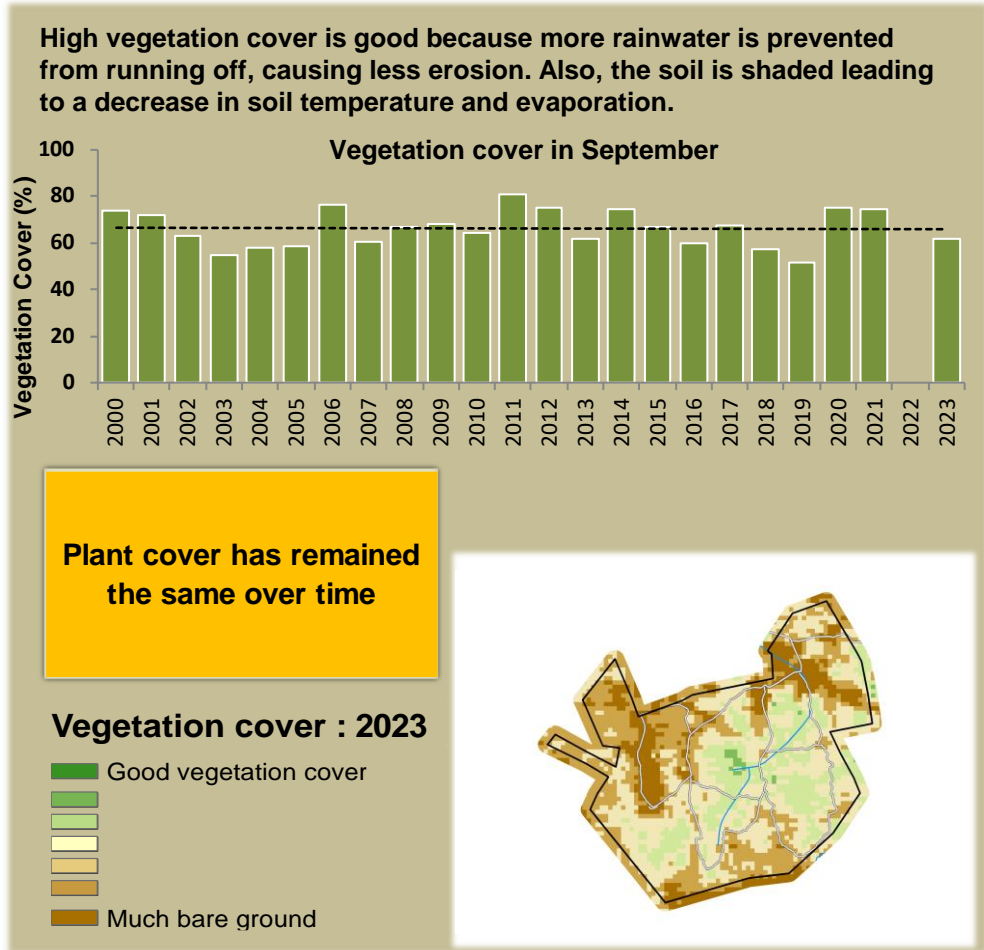

Ovitoto Climate and Vegetation Report

Adapting in response to the current environmental conditions ...

Seasonal trends in rainfall and vegetation (2023 / 2024 Season)

Vegetation cover trend (2000 - 2023)

Vegetation productivity (February to April) 2024

Fire management

Forage availability

Climate and vegetation patterns assist in our understanding of the status of wildlife and livestock in the conservancy for the effective management of these resources.