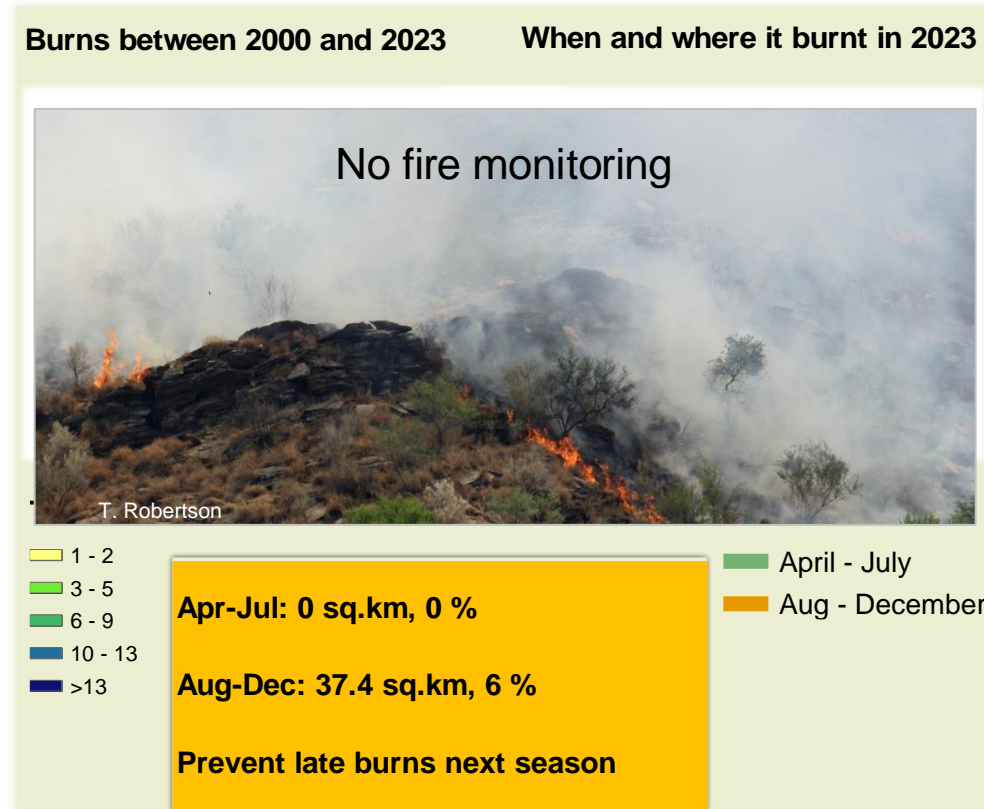

Ovitoto Climate and Vegetation Report

Adapting in response to the current environmental conditions ...

Seasonal trends in rainfall and vegetation (2023 / 2024 Season)

Vegetation cover trend (2000 - 2023)

Vegetation productivity (February to April) 2024

Fire management

Forage availability

Climate and vegetation patterns assist in our understanding of the status of wildlife and livestock in the conservancy for the effective management of these resources.