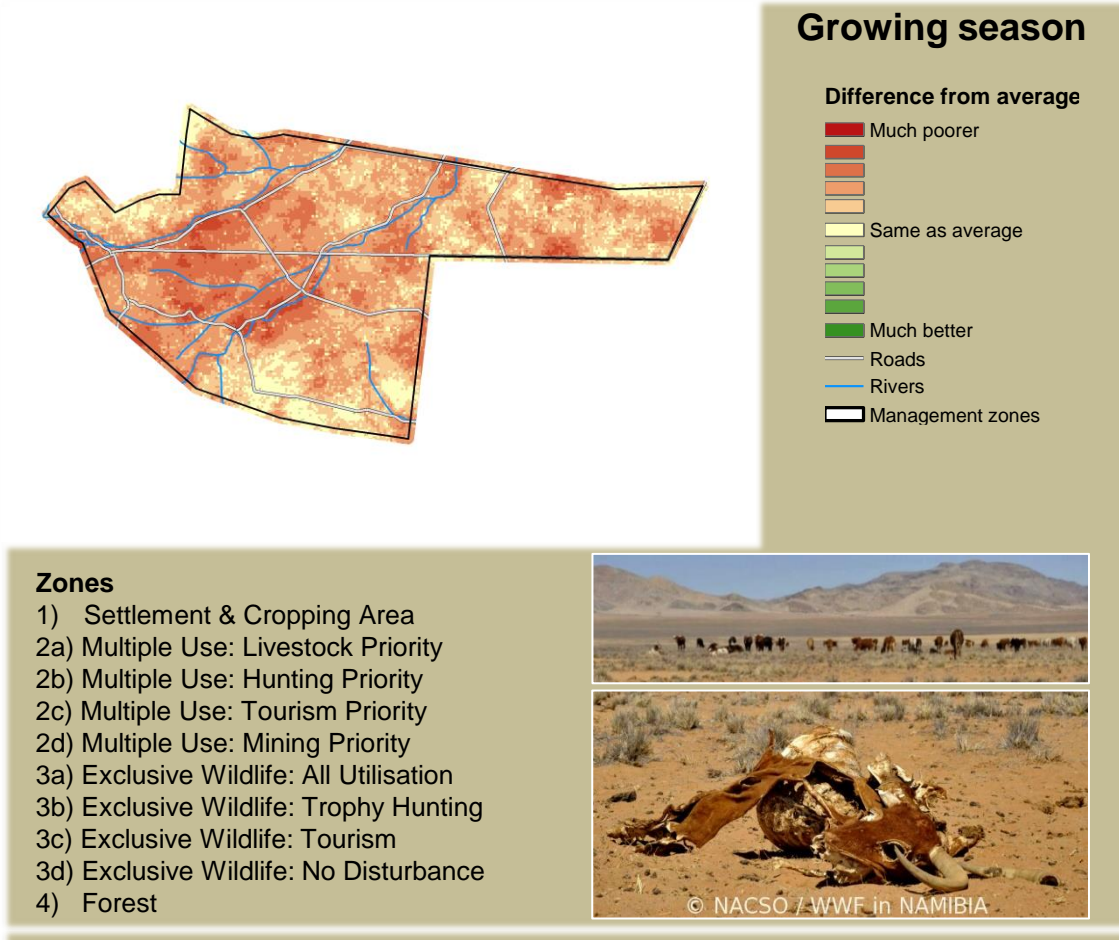

Adapting in response to the current environmental conditions ...

Seasonal trends in rainfall and vegetation (2023 / 2024 Season)

Vegetation cover trend (2000 - 2023)

Vegetation productivity (February to April) 2024

Fire management

Forage availability

Climate and vegetation patterns assist in our understanding of the status of wildlife and livestock in the conservancy for the effective management of these resources.