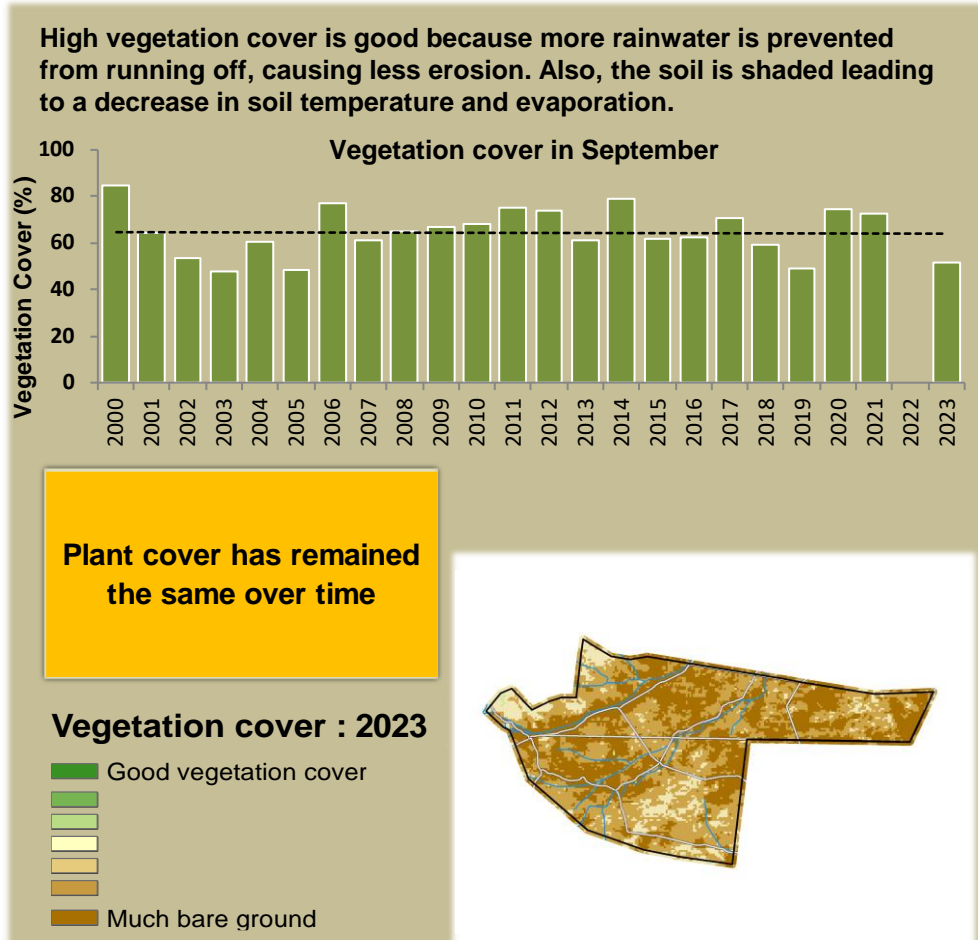

Adapting in response to the current environmental conditions ...

Seasonal trends in rainfall and vegetation (2023 / 2024 Season)

Vegetation cover trend (2000 - 2023)

Vegetation productivity (February to April) 2024

Fire management

Forage availability

Climate and vegetation patterns assist in our understanding of the status of wildlife and livestock in the conservancy for the effective management of these resources.