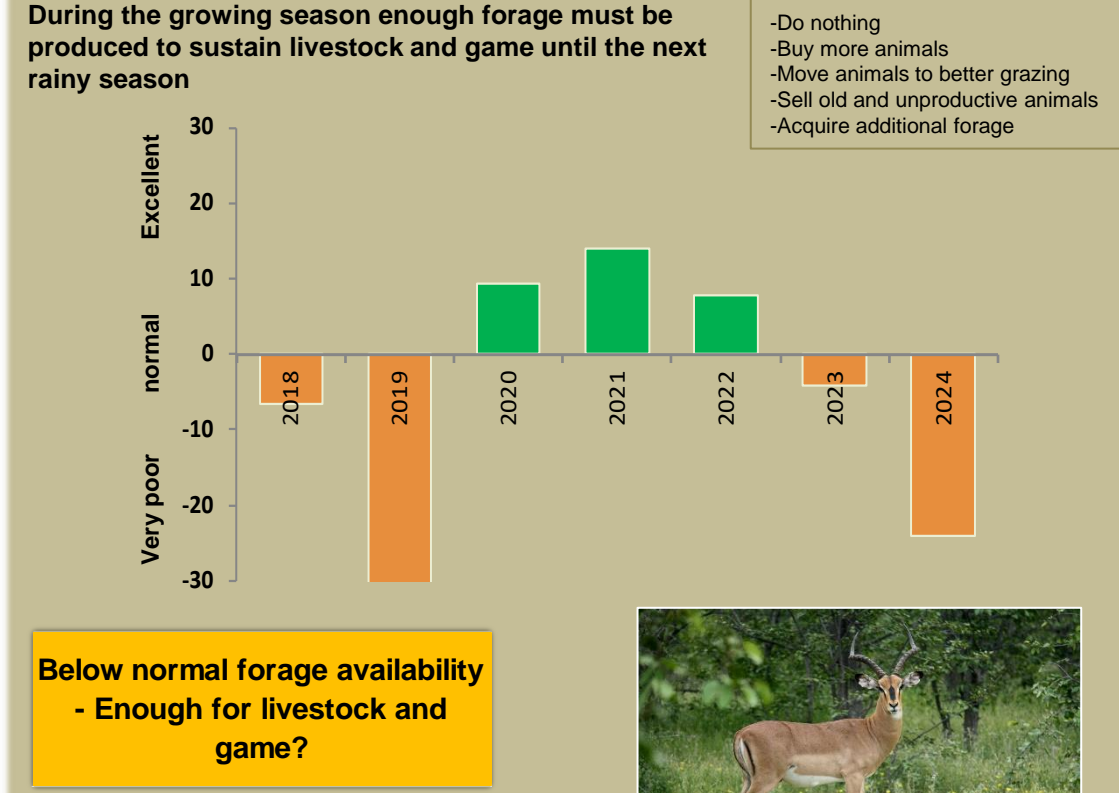

Adapting in response to the current environmental conditions ...

Seasonal trends in rainfall and vegetation (2023 / 2024 Season)

Vegetation cover trend (2000 - 2023)

Vegetation productivity (February to April) 2024

Fire management

Forage availability

Climate and vegetation patterns assist in our understanding of the status of wildlife and livestock in the conservancy for the effective management of these resources.