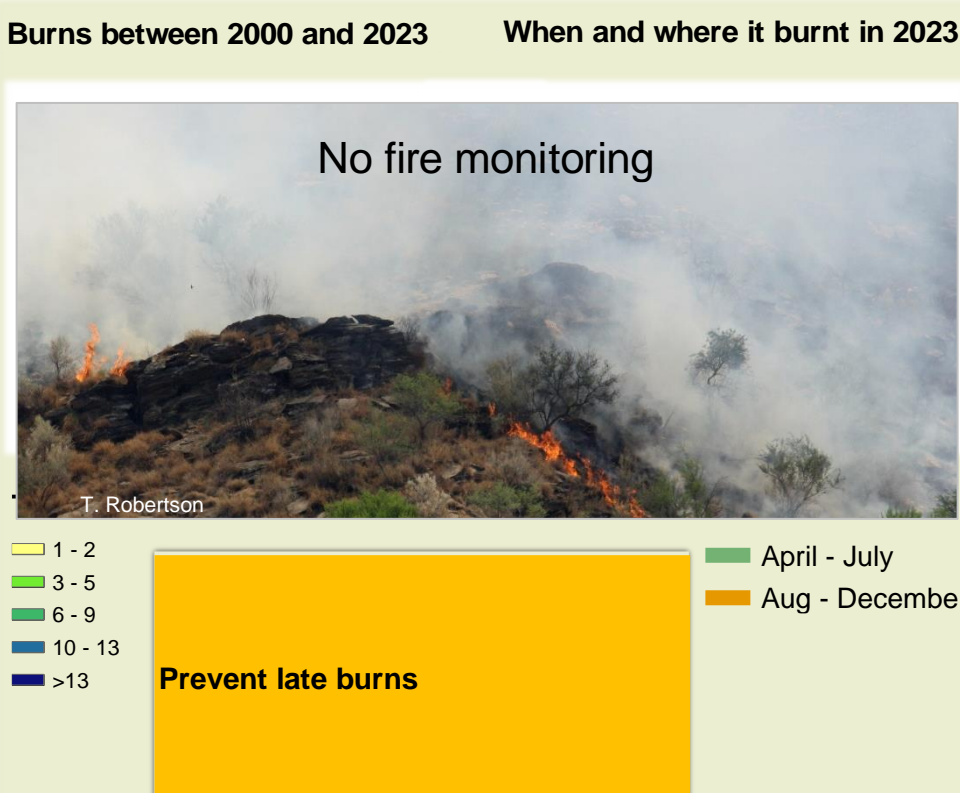

Adapting in response to the current environmental conditions ...

Seasonal trends in rainfall and vegetation (2023 / 2024 Season)

Vegetation cover trend (2000 - 2023)

Vegetation productivity (February to April) 2024

Fire management

Forage availability

Climate and vegetation patterns assist in our understanding of the status of wildlife and livestock in the conservancy for the effective management of these resources.