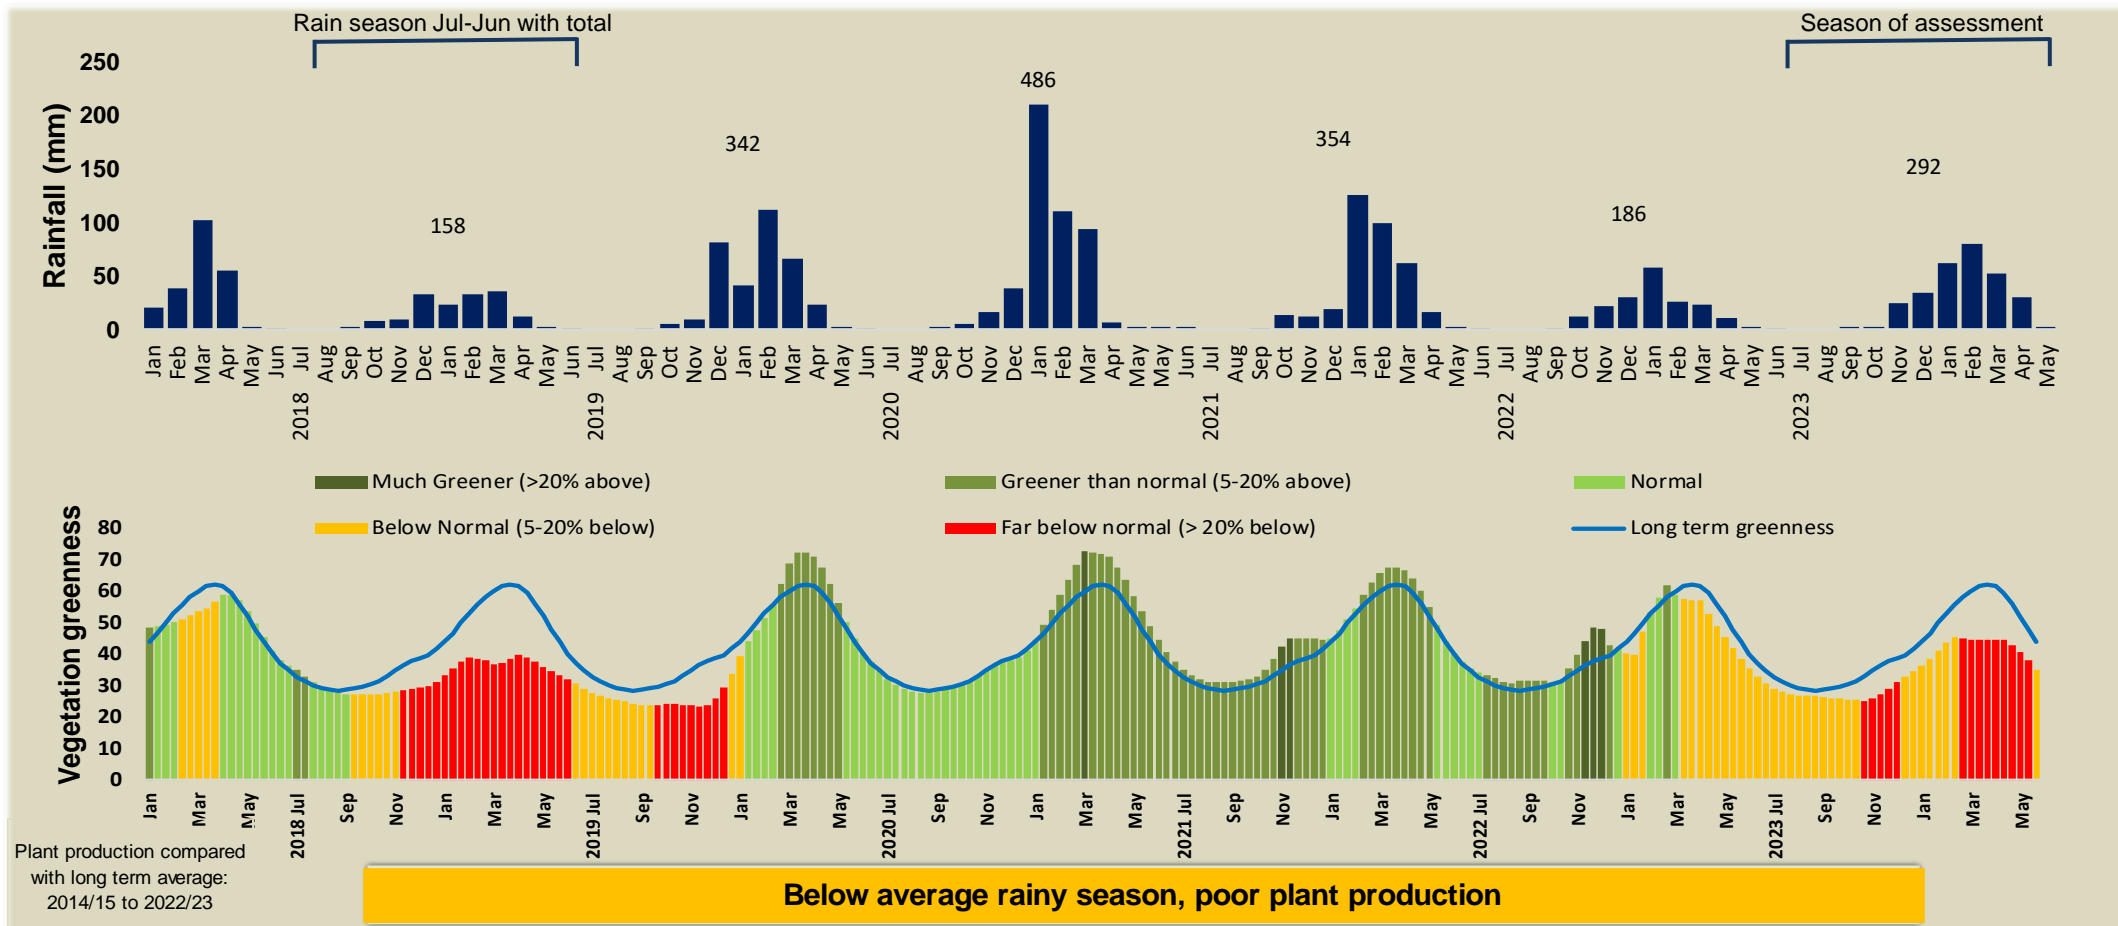

Adapting in response to the current environmental conditions ...

Seasonal trends in rainfall and vegetation (2023 / 2024 Season)

Vegetation cover trend (2000 - 2023)

Vegetation productivity (February to April) 2024

Fire management

Forage availability

Climate and vegetation patterns assist in our understanding of the status of wildlife and livestock in the conservancy for the effective management of these resources.