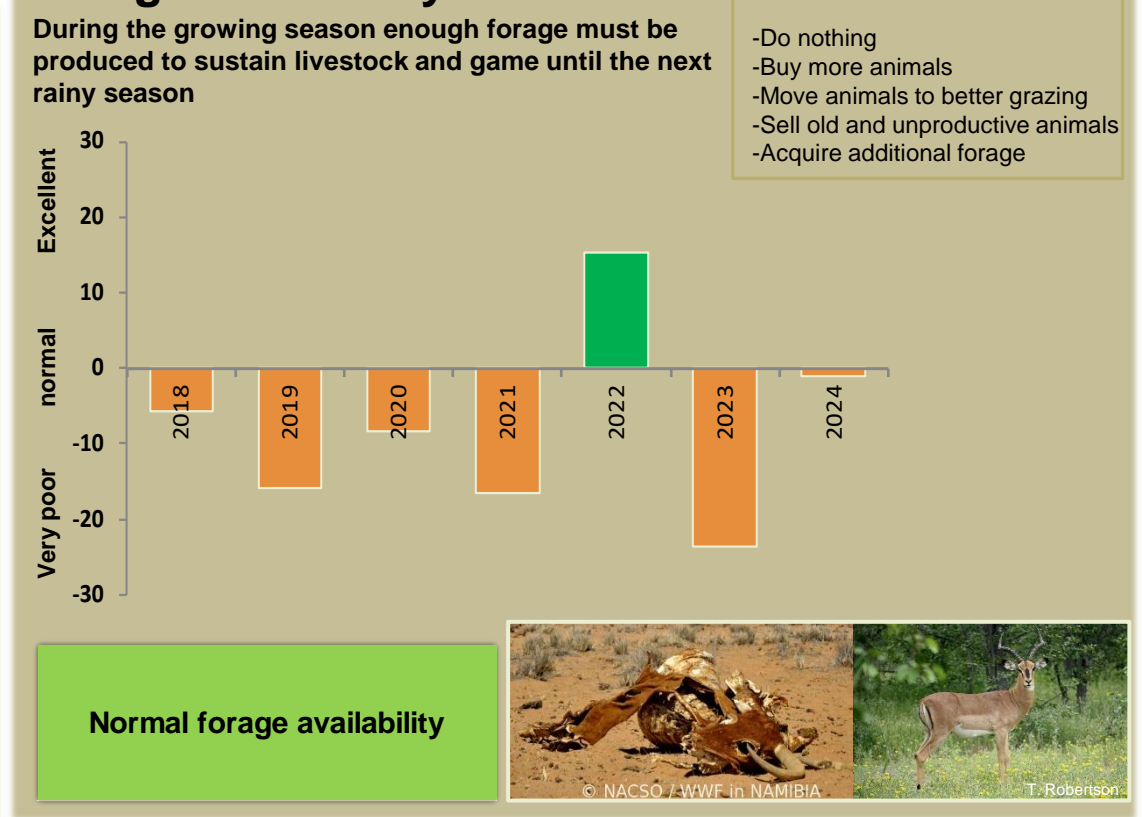

Adapting in response to the current environmental conditions ...

Seasonal trends in rainfall and vegetation (2023 / 2024 Season)

Vegetation cover trend (2000 - 2023)

Vegetation productivity (February to April) 2024

Fire management

Forage availability

Climate and vegetation patterns assist in our understanding of the status of wildlife and livestock in the conservancy for the effective management of these resources.