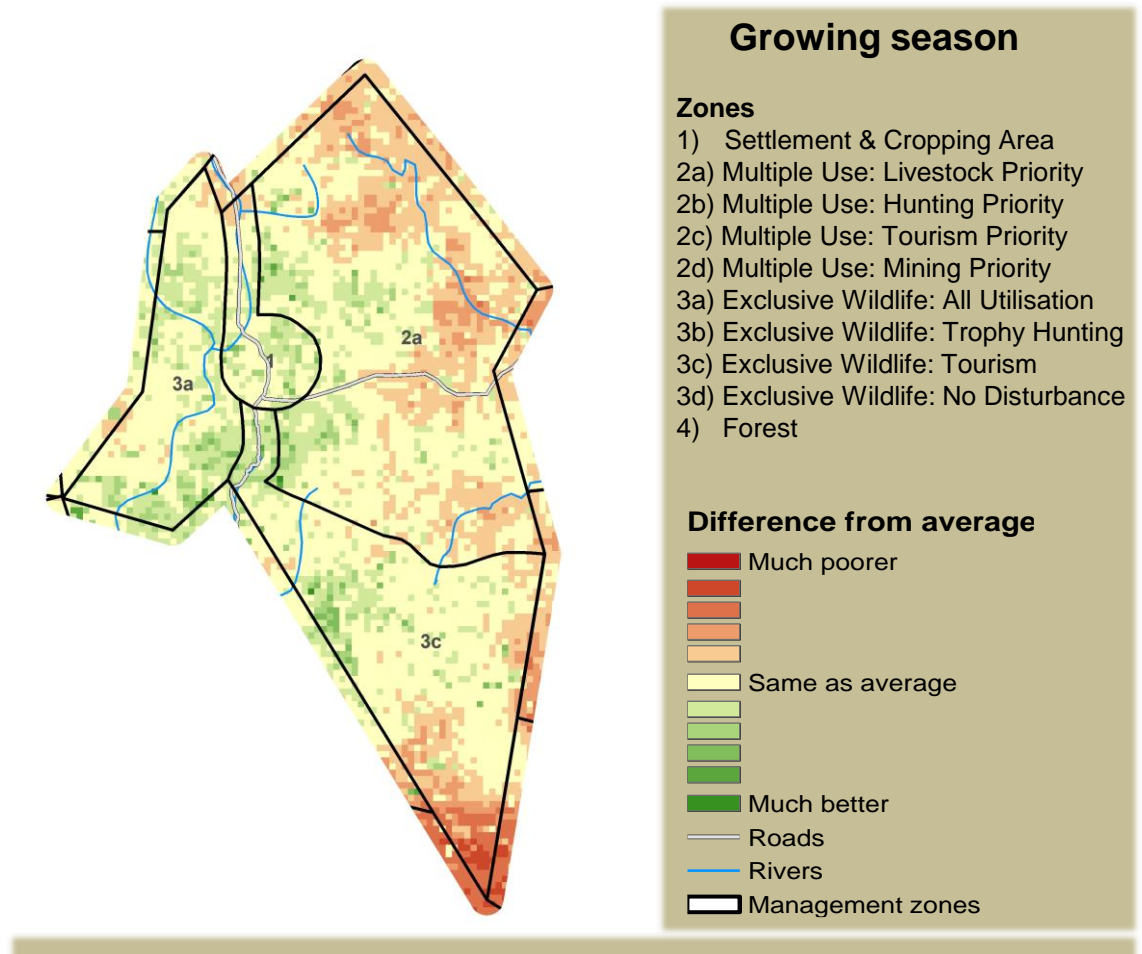

Adapting in response to the current environmental conditions ...

Seasonal trends in rainfall and vegetation (2023 / 2024 Season)

Vegetation cover trend (2000 - 2023)

Vegetation productivity (February to April) 2024

Fire management

Forage availability

Climate and vegetation patterns assist in our understanding of the status of wildlife and livestock in the conservancy for the effective management of these resources.