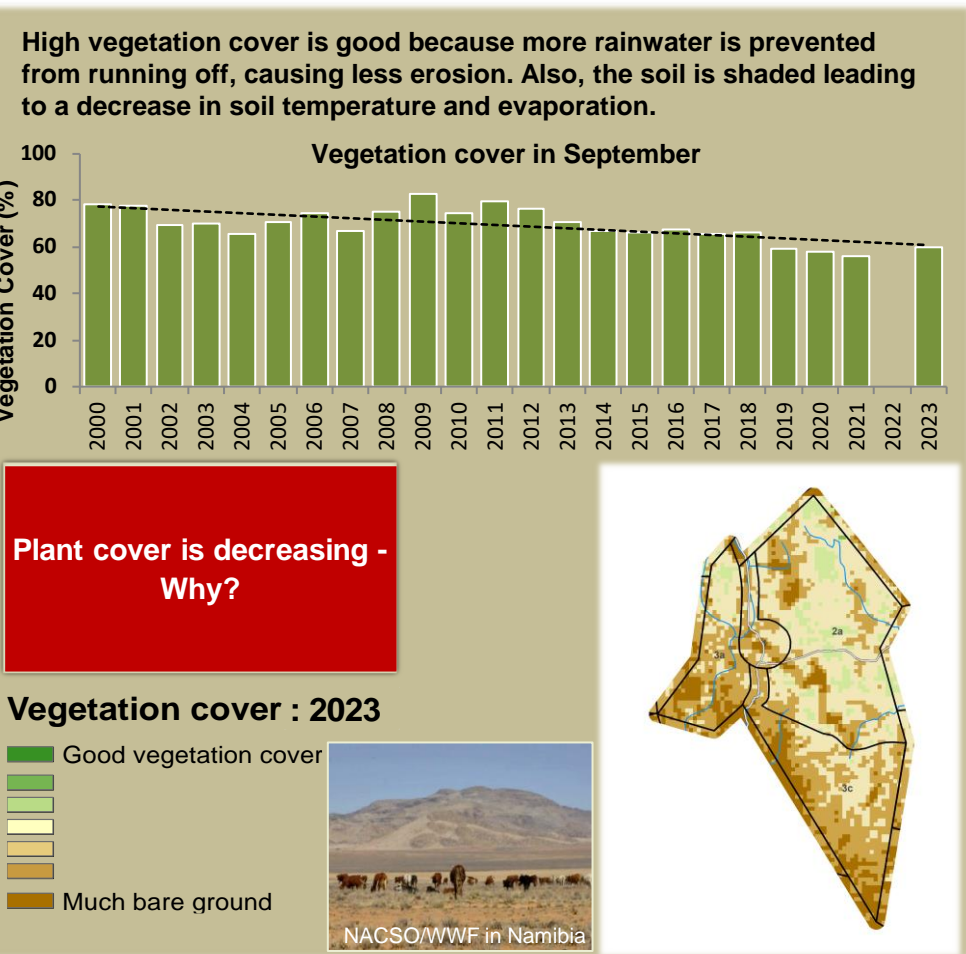

Adapting in response to the current environmental conditions ...

Seasonal trends in rainfall and vegetation (2023 / 2024 Season)

Vegetation cover trend (2000 - 2023)

Vegetation productivity (February to April) 2024

Fire management

Forage availability

Climate and vegetation patterns assist in our understanding of the status of wildlife and livestock in the conservancy for the effective management of these resources.