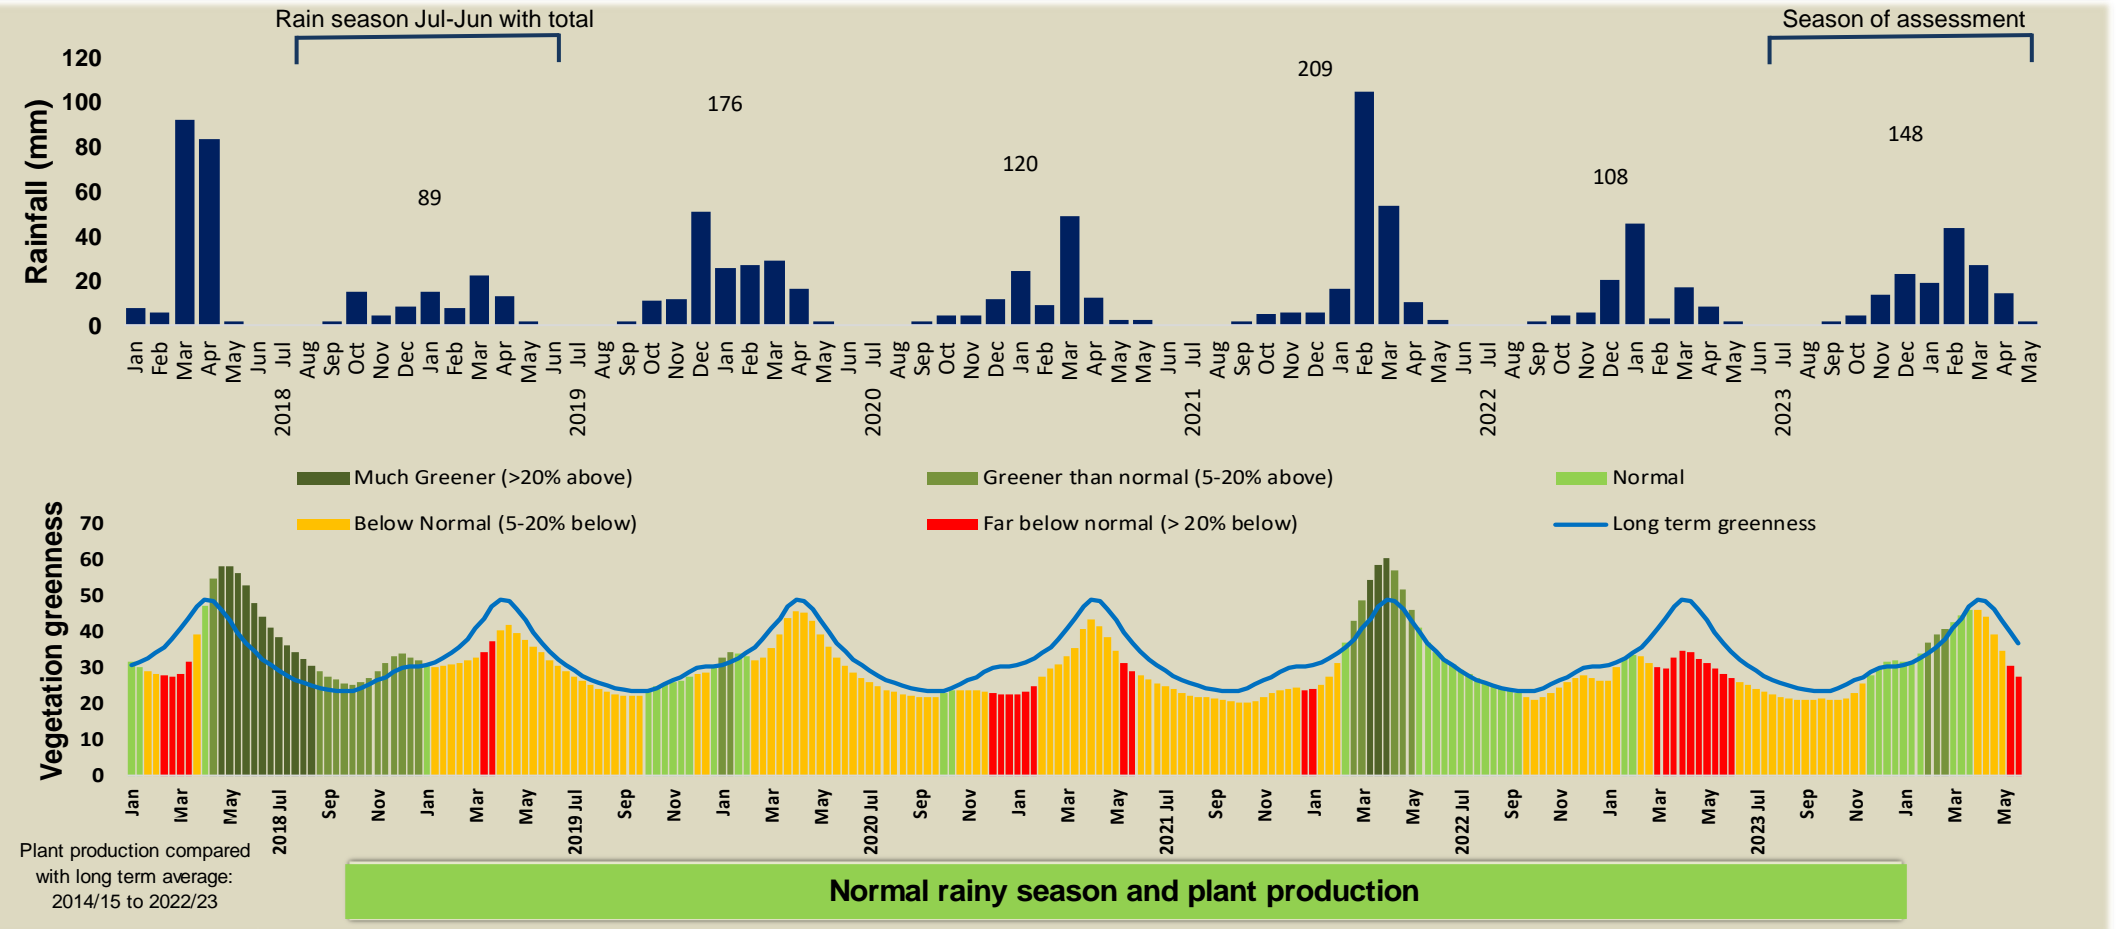

Adapting in response to the current environmental conditions ...

Seasonal trends in rainfall and vegetation (2023 / 2024 Season)

Vegetation cover trend (2000 - 2023)

Vegetation productivity (February to April) 2024

Fire management

Forage availability

Climate and vegetation patterns assist in our understanding of the status of wildlife and livestock in the conservancy for the effective management of these resources.