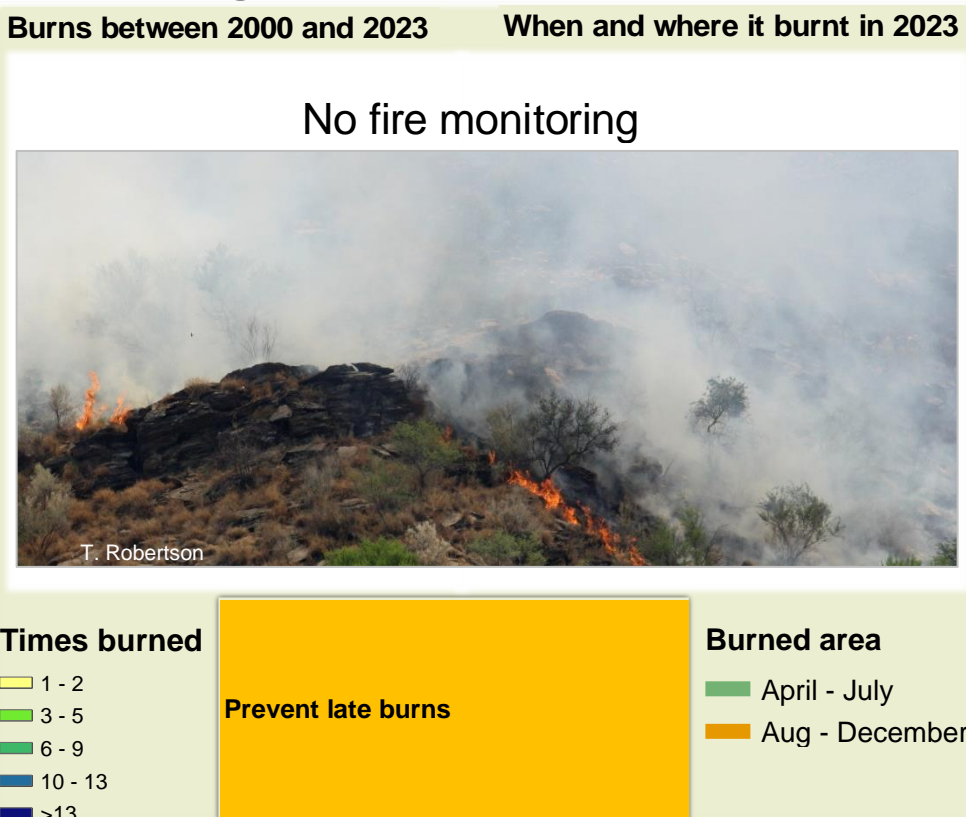

Adapting in response to the current environmental conditions ...

Seasonal trends in rainfall and vegetation (2023 / 2024 Season)

Vegetation cover trend (2000 - 2023)

Vegetation productivity (February to April) 2024

Fire management

Forage availability

Climate and vegetation patterns assist in our understanding of the status of wildlife and livestock in the conservancy for the effective management of these resources.