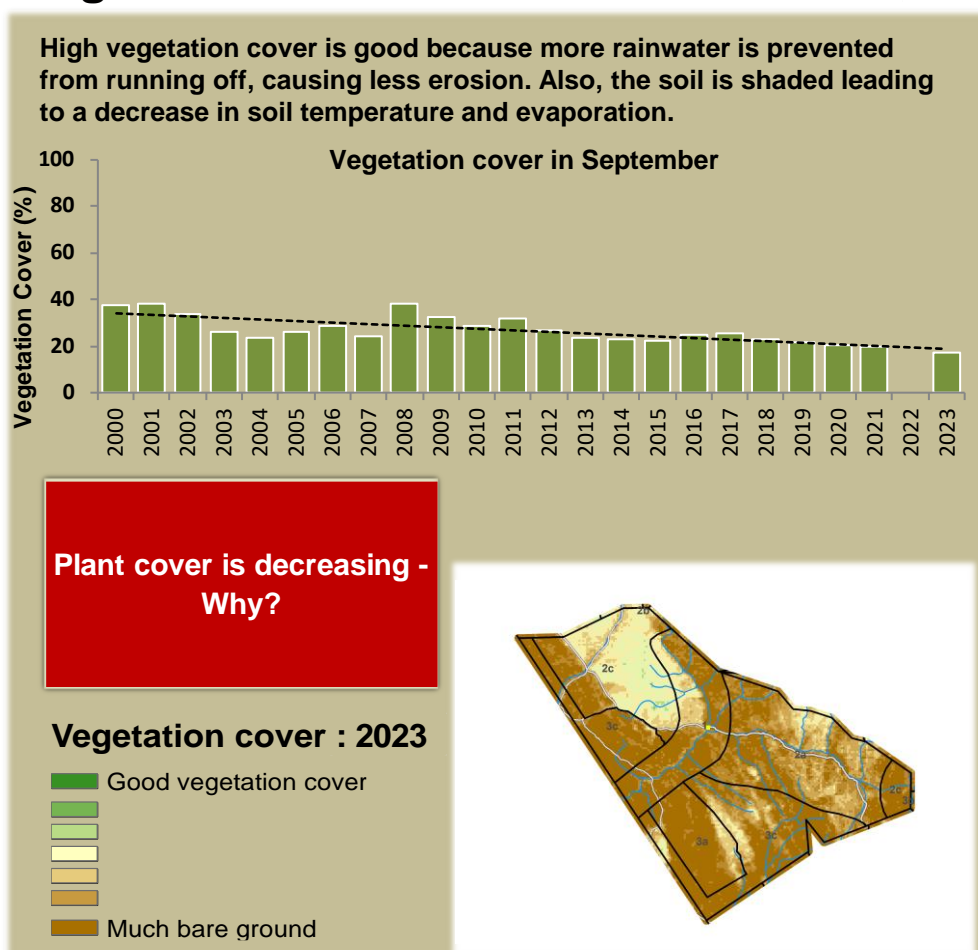

# Puros Climate and Vegetation Report

Adapting in response to the current environmental conditions ...

## Seasonal trends in rainfall and vegetation (2023 / 2024 Season)

## Vegetation cover trend (2000 - 2023)

## Vegetation productivity (February to April) 2024