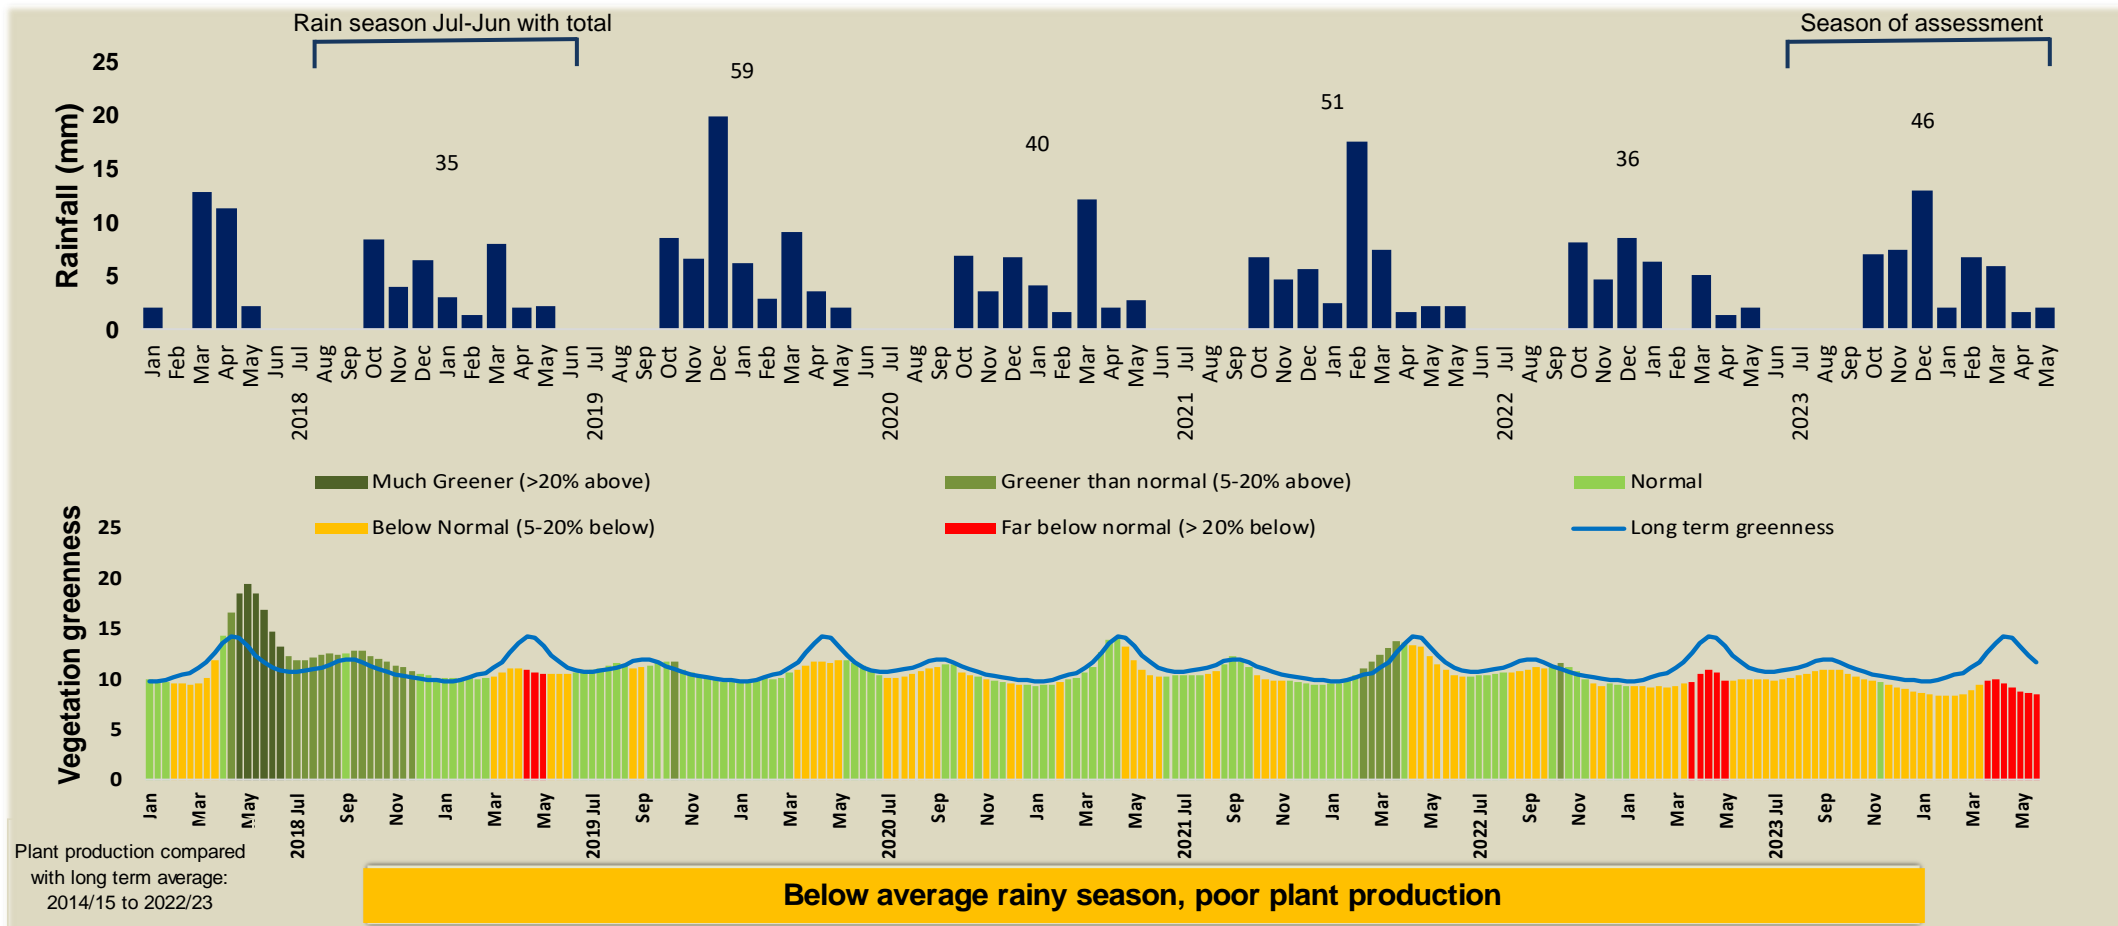

# Puros Climate and Vegetation Report

Adapting in response to the current environmental conditions ...

## Seasonal trends in rainfall and vegetation (2023 / 2024 Season)

## Vegetation cover trend (2000 - 2023)

## Vegetation productivity (February to April) 2024