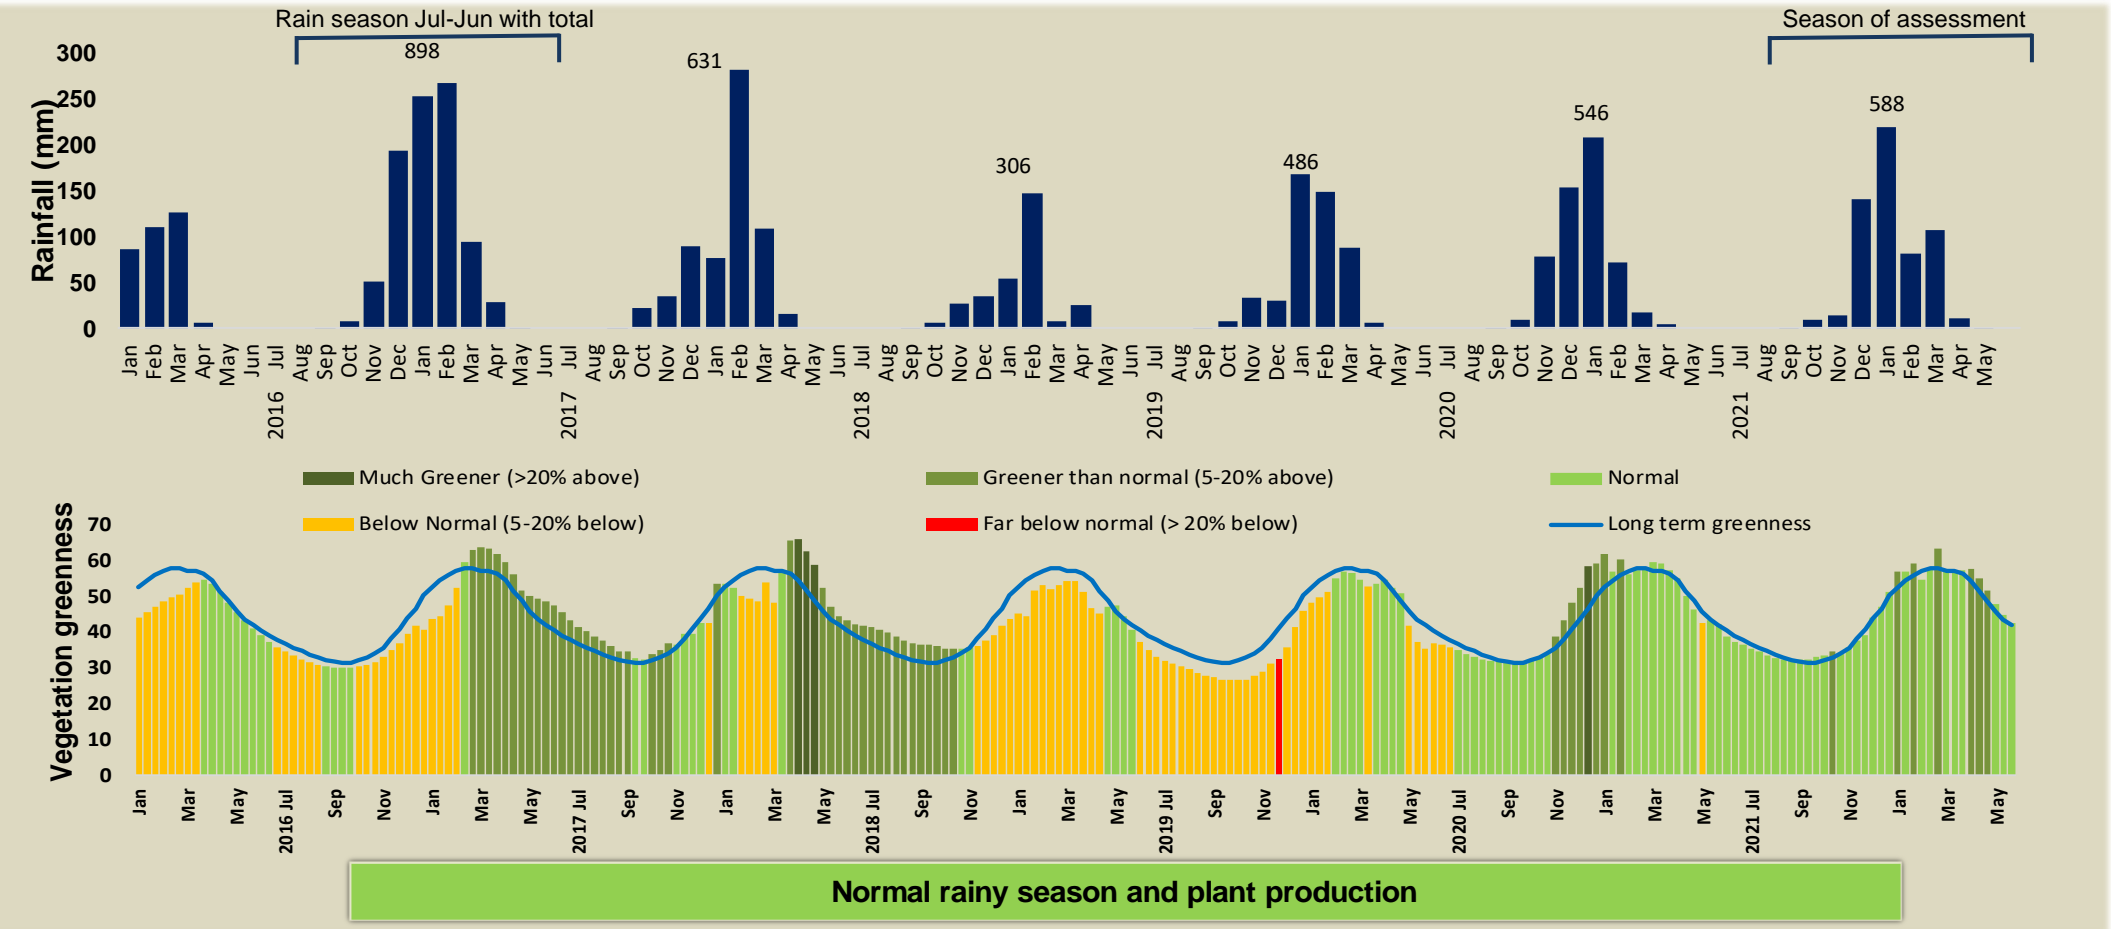

Adapting in response to the current environmental conditions ...

Seasonal trends in rainfall and vegetation (2021 / 2022 Season)

Vegetation cover trend (2000 - 2021)

Vegetation productivity (February to April) 2022