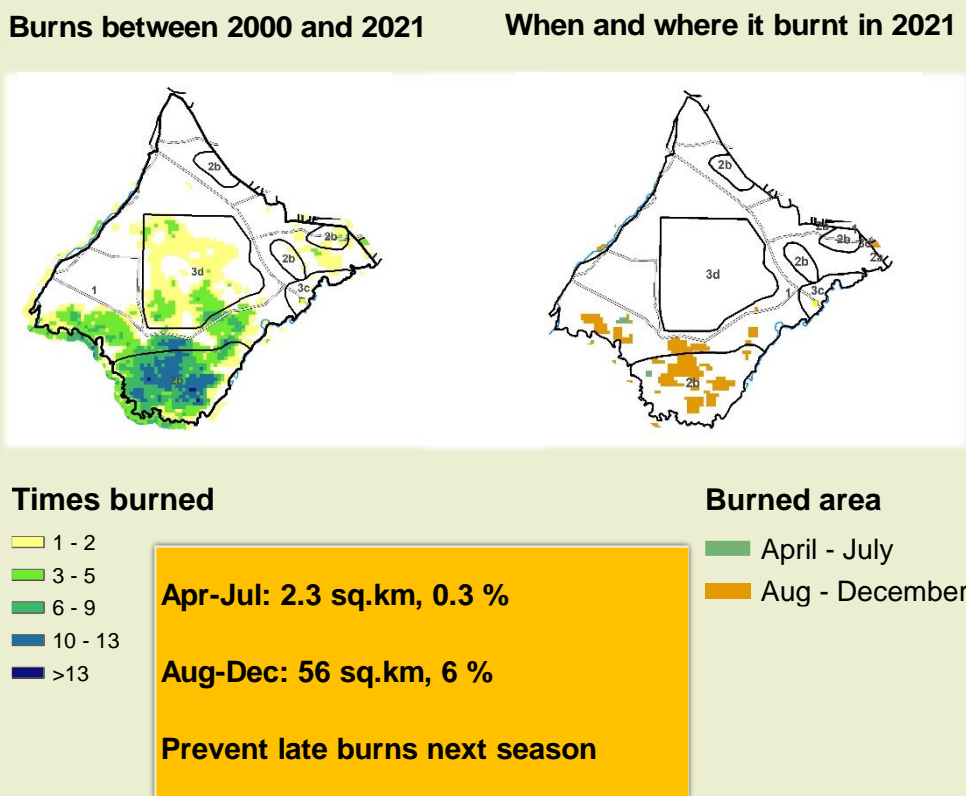

Fire management