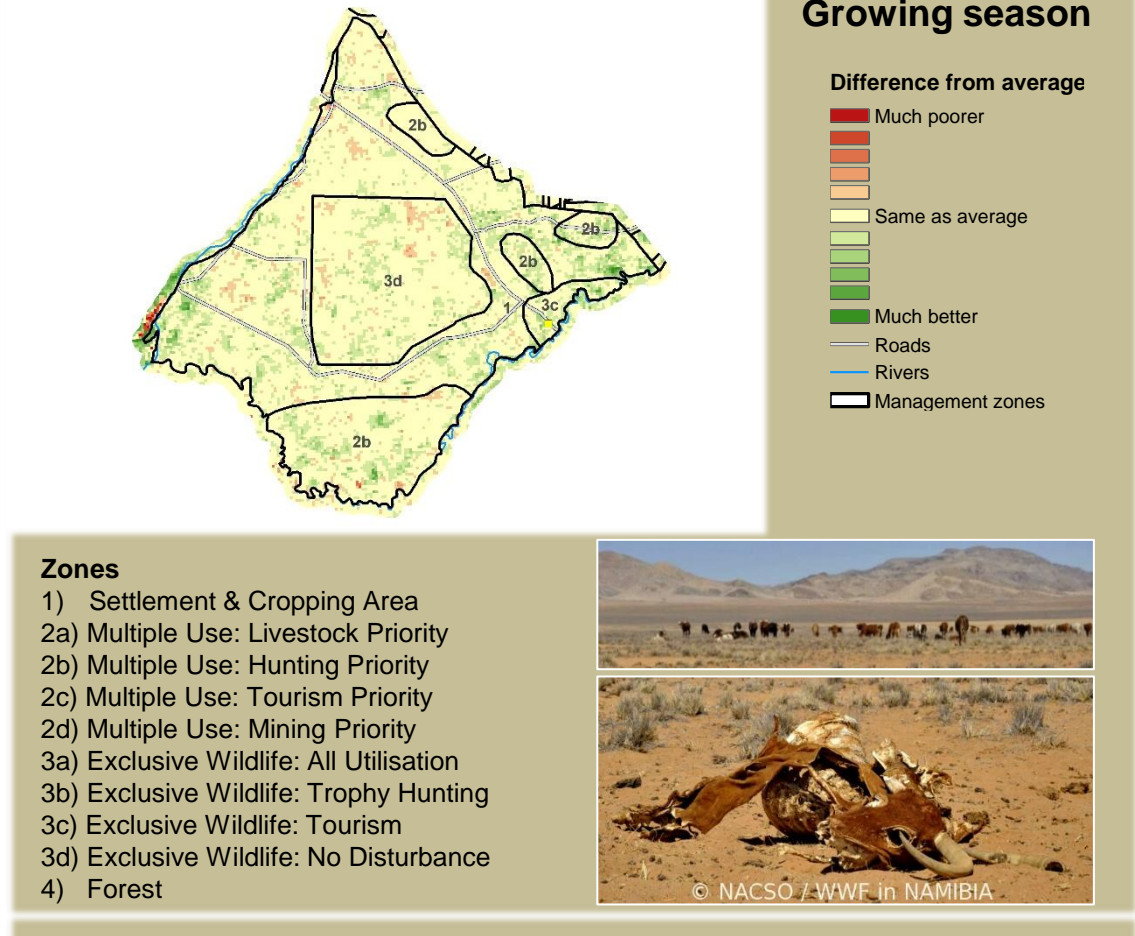

Adapting in response to the current environmental conditions ...

Seasonal trends in rainfall and vegetation (2021 / 2022 Season)

Vegetation cover trend (2000 - 2021)

Vegetation productivity (February to April) 2022

Fire management

Forage availability