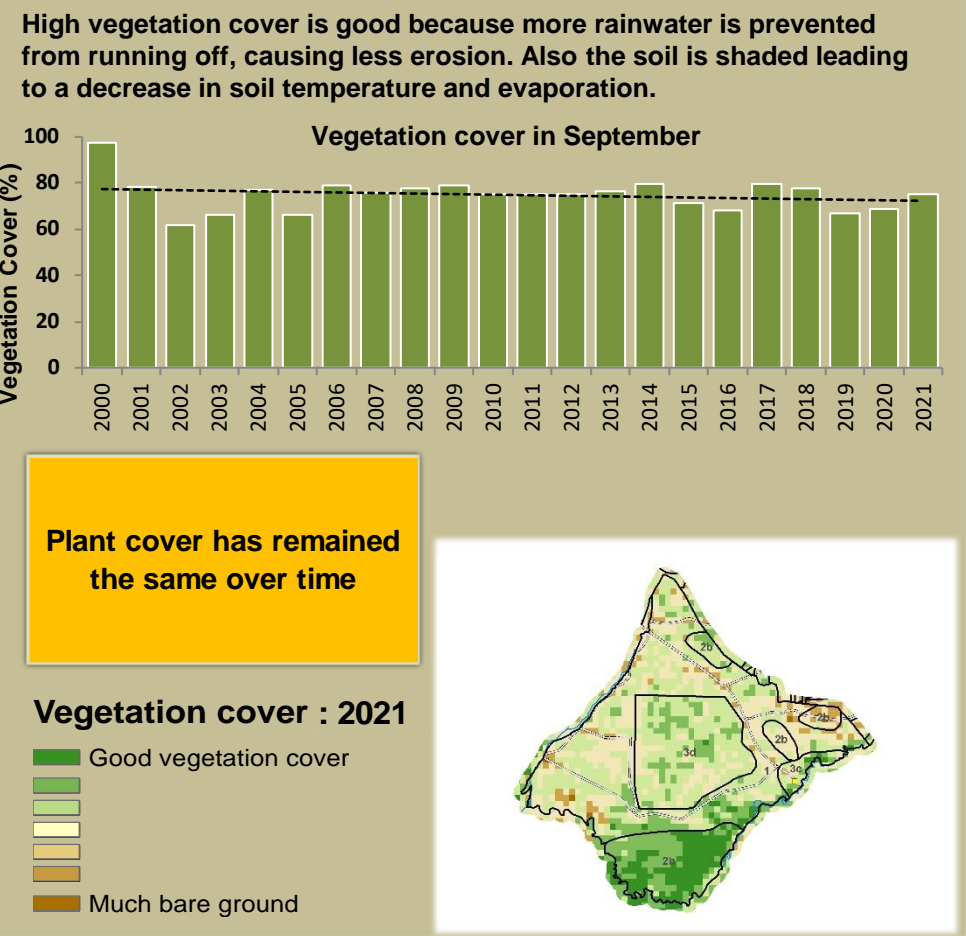

Adapting in response to the current environmental conditions ...

Seasonal trends in rainfall and vegetation (2021 / 2022 Season)

Vegetation cover trend (2000 - 2021)

Vegetation productivity (February to April) 2022