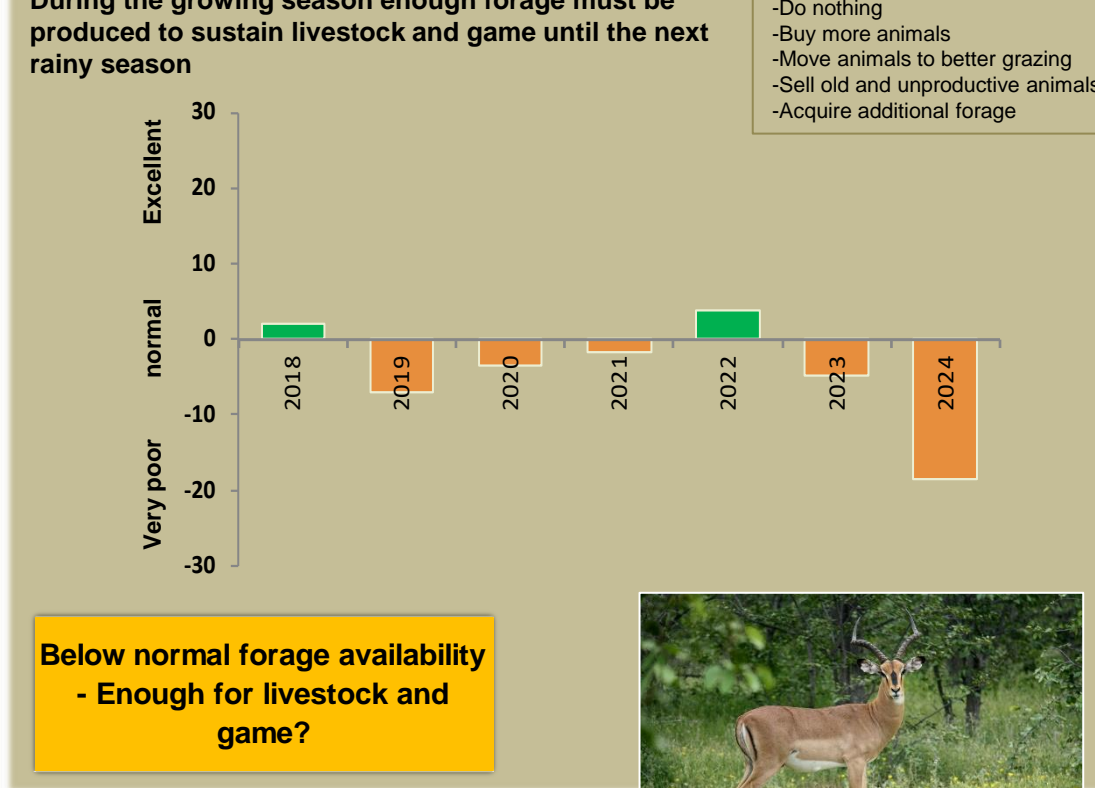

Salambala Climate and Vegetation Report

Adapting in response to the current environmental conditions ...

Seasonal trends in rainfall and vegetation (2023 / 2024 Season)

Vegetation cover trend (2000 - 2023)

Vegetation productivity (February to April) 2024

Fire management

Forage availability

Climate and vegetation patterns assist in our understanding of the status of wildlife and livestock in the conservancy for the effective management of these resources.