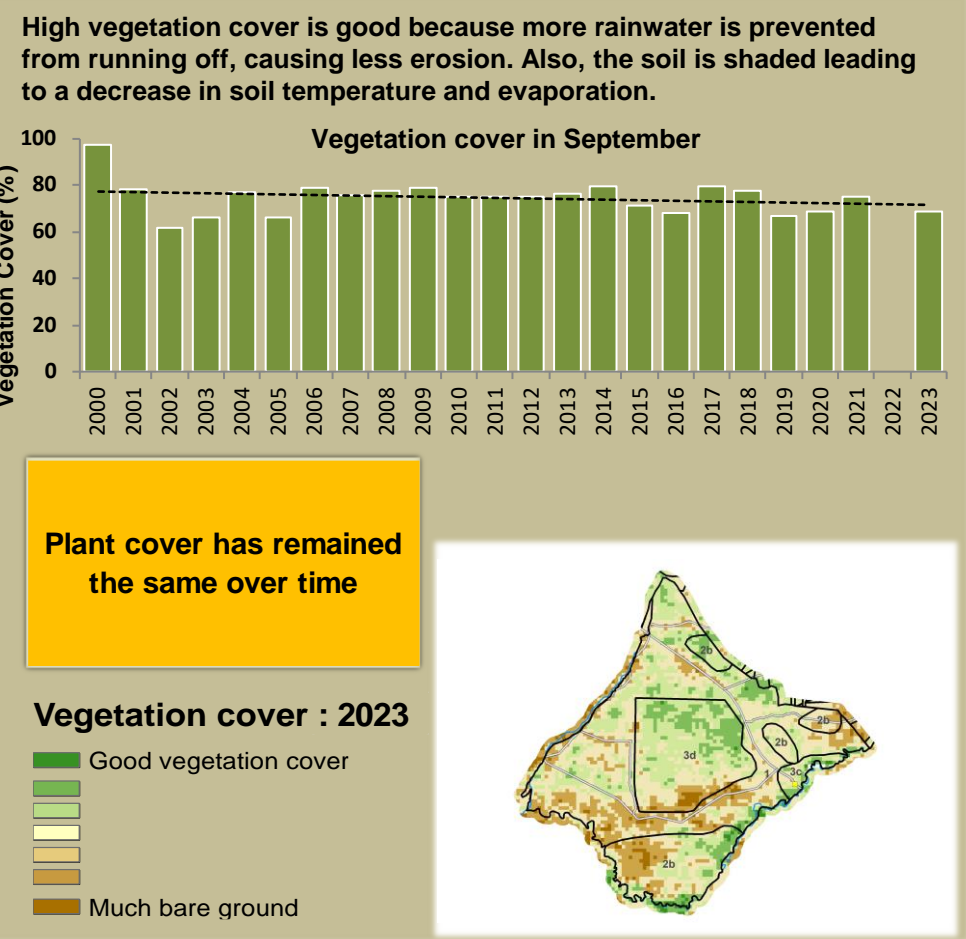

Salambala Climate and Vegetation Report

Adapting in response to the current environmental conditions ...

Seasonal trends in rainfall and vegetation (2023 / 2024 Season)

Vegetation cover trend (2000 - 2023)

Vegetation productivity (February to April) 2024

Fire management

Forage availability

Climate and vegetation patterns assist in our understanding of the status of wildlife and livestock in the conservancy for the effective management of these resources.