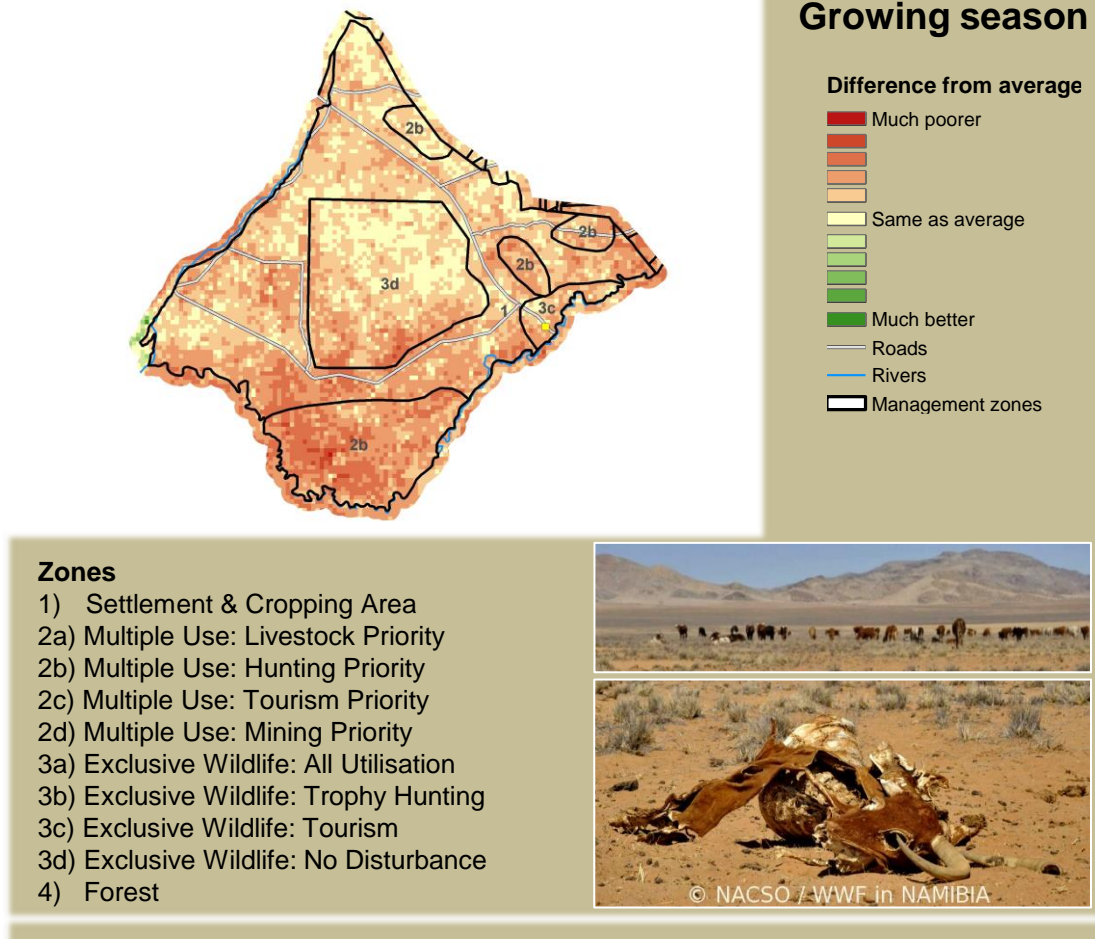

Salambala Climate and Vegetation Report

Adapting in response to the current environmental conditions ...

Seasonal trends in rainfall and vegetation (2023 / 2024 Season)

Vegetation cover trend (2000 - 2023)

Vegetation productivity (February to April) 2024

Fire management

Forage availability

Climate and vegetation patterns assist in our understanding of the status of wildlife and livestock in the conservancy for the effective management of these resources.