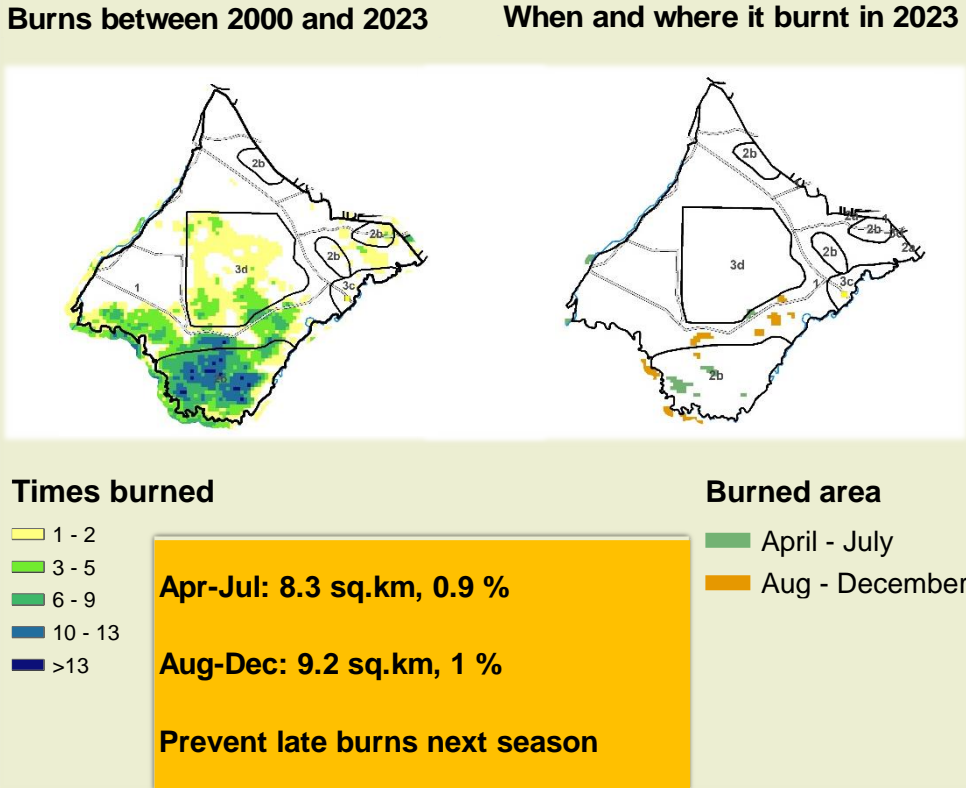

Salambala Climate and Vegetation Report

Adapting in response to the current environmental conditions ...

Seasonal trends in rainfall and vegetation (2023 / 2024 Season)

Vegetation cover trend (2000 - 2023)

Vegetation productivity (February to April) 2024

Fire management

Forage availability

Climate and vegetation patterns assist in our understanding of the status of wildlife and livestock in the conservancy for the effective management of these resources.