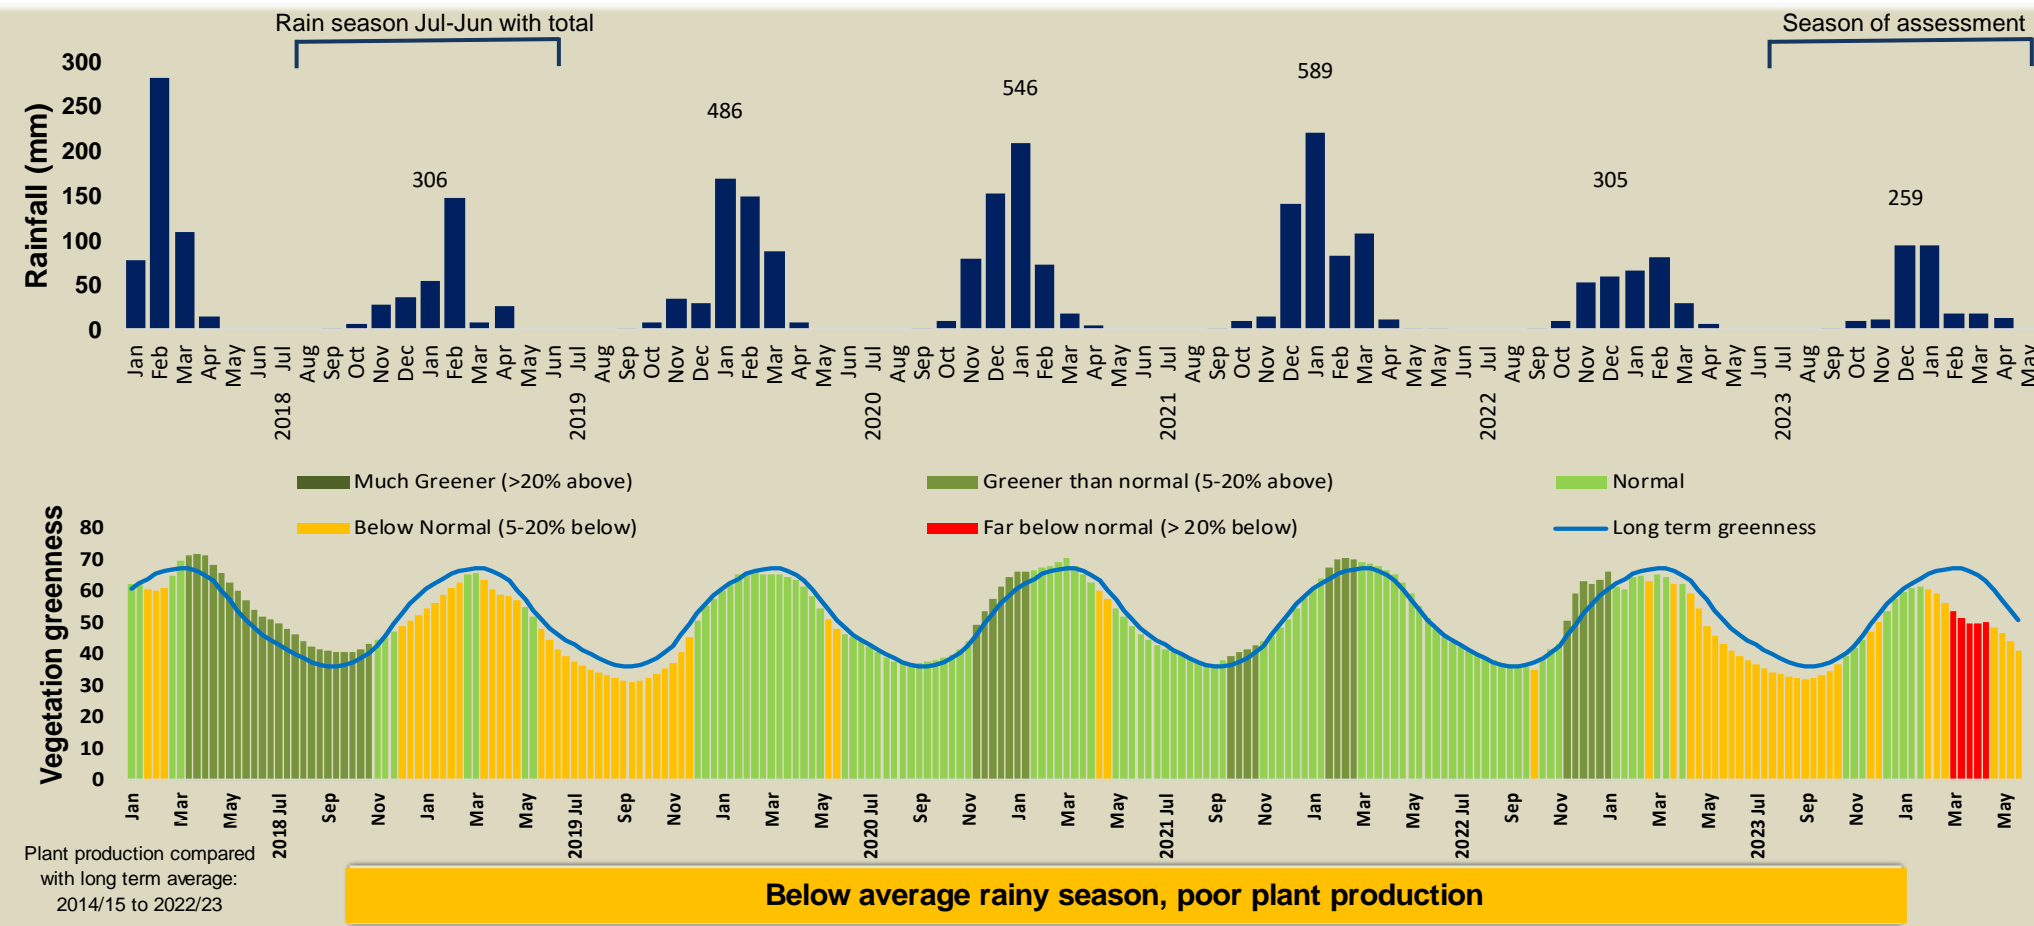

Salambala Climate and Vegetation Report

Adapting in response to the current environmental conditions ...

Seasonal trends in rainfall and vegetation (2023 / 2024 Season)

Vegetation cover trend (2000 - 2023)

Vegetation productivity (February to April) 2024

Fire management

Forage availability

Climate and vegetation patterns assist in our understanding of the status of wildlife and livestock in the conservancy for the effective management of these resources.