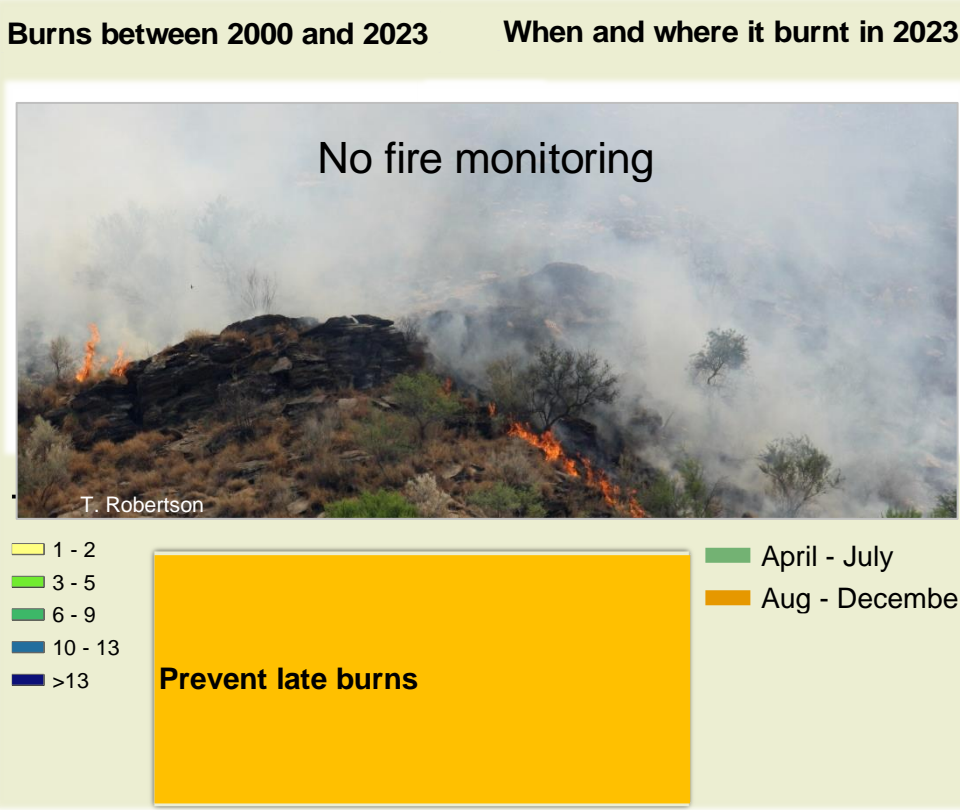

Sesfontein Climate and Vegetation Report

Adapting in response to the current environmental conditions ...

Seasonal trends in rainfall and vegetation (2023 / 2024 Season)

Vegetation cover trend (2000 - 2023)

Vegetation productivity (February to April) 2024

Fire management

Forage availability

Climate and vegetation patterns assist in our understanding of the status of wildlife and livestock in the conservancy for the effective management of these resources.