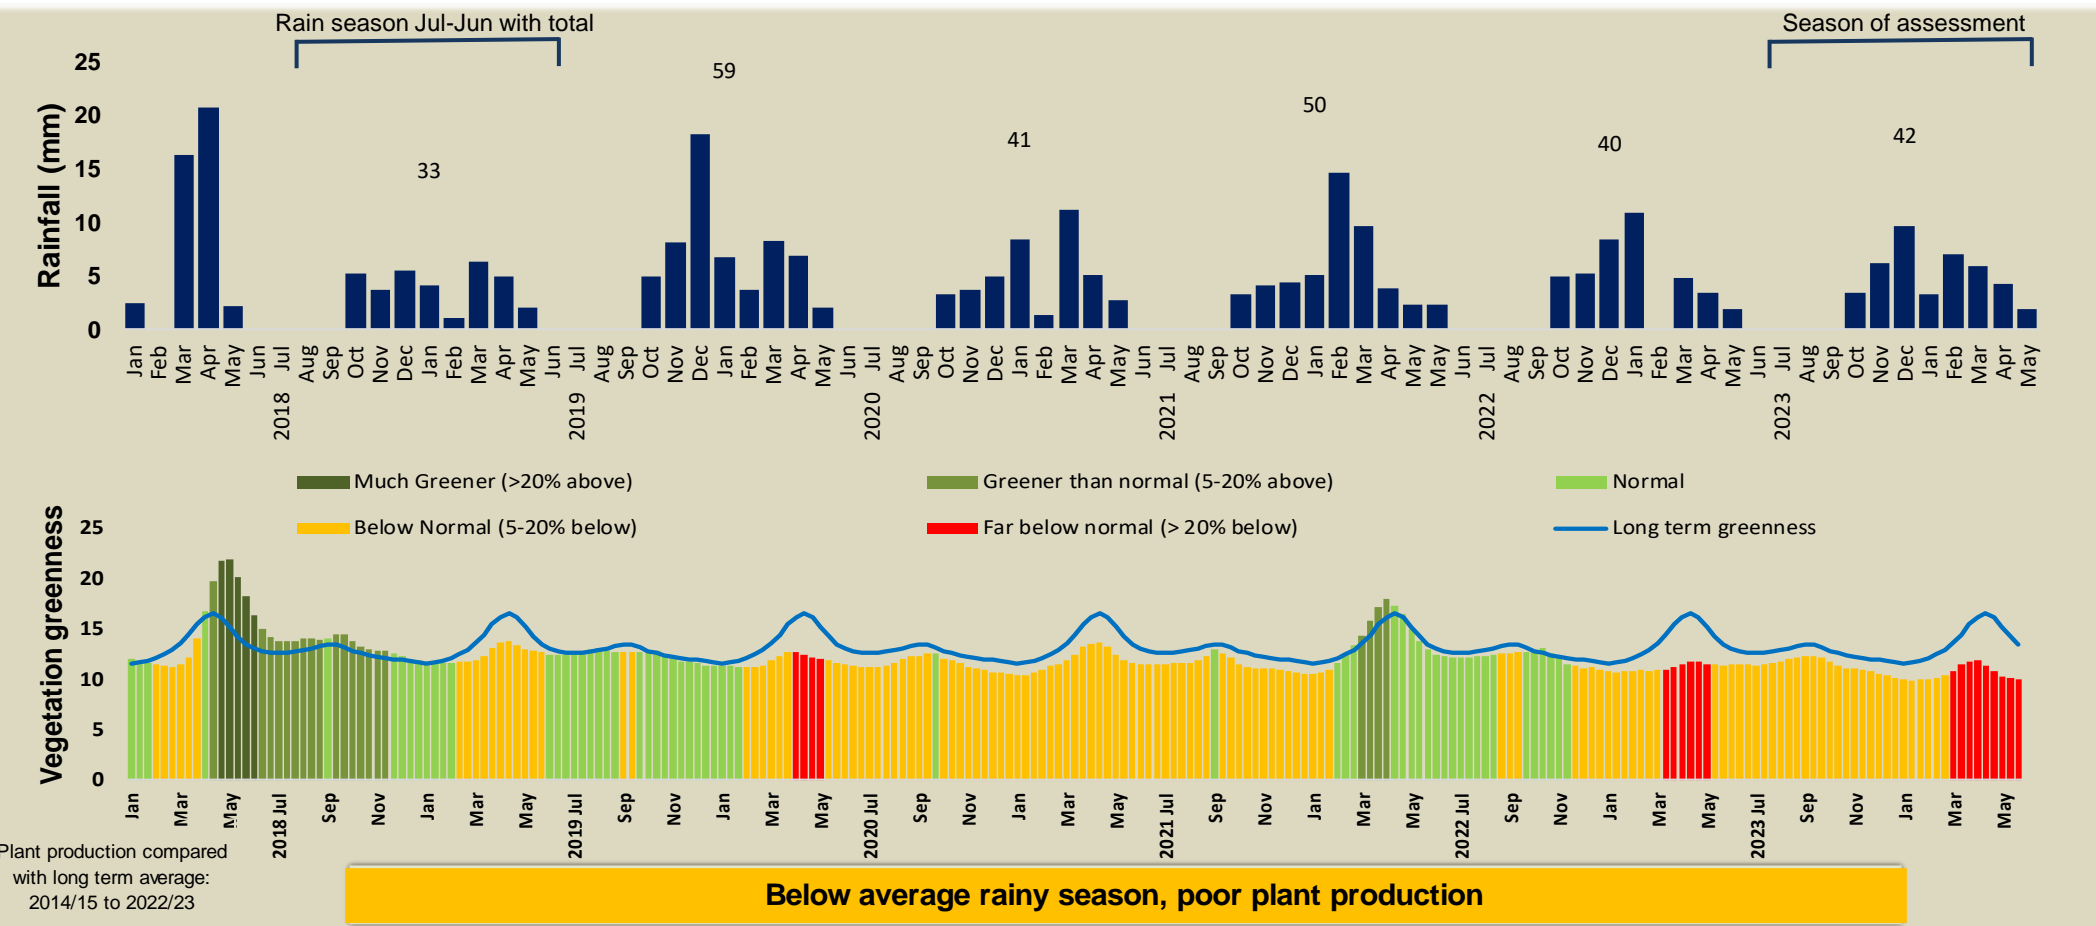

Sesfontein Climate and Vegetation Report

Adapting in response to the current environmental conditions ...

Seasonal trends in rainfall and vegetation (2023 / 2024 Season)

Vegetation cover trend (2000 - 2023)

Vegetation productivity (February to April) 2024

Fire management

Forage availability

Climate and vegetation patterns assist in our understanding of the status of wildlife and livestock in the conservancy for the effective management of these resources.