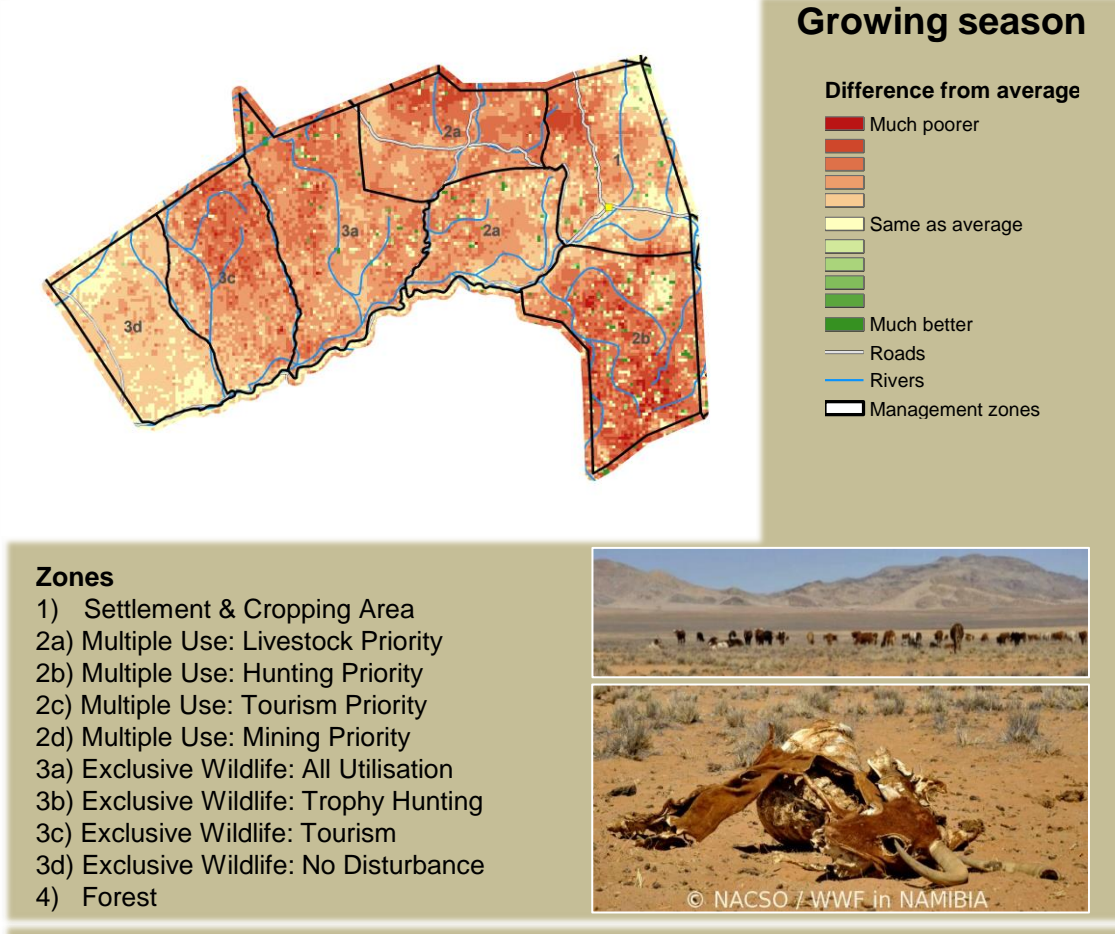

Sesfontein Climate and Vegetation Report

Adapting in response to the current environmental conditions ...

Seasonal trends in rainfall and vegetation (2023 / 2024 Season)

Vegetation cover trend (2000 - 2023)

Vegetation productivity (February to April) 2024

Fire management

Forage availability

Climate and vegetation patterns assist in our understanding of the status of wildlife and livestock in the conservancy for the effective management of these resources.