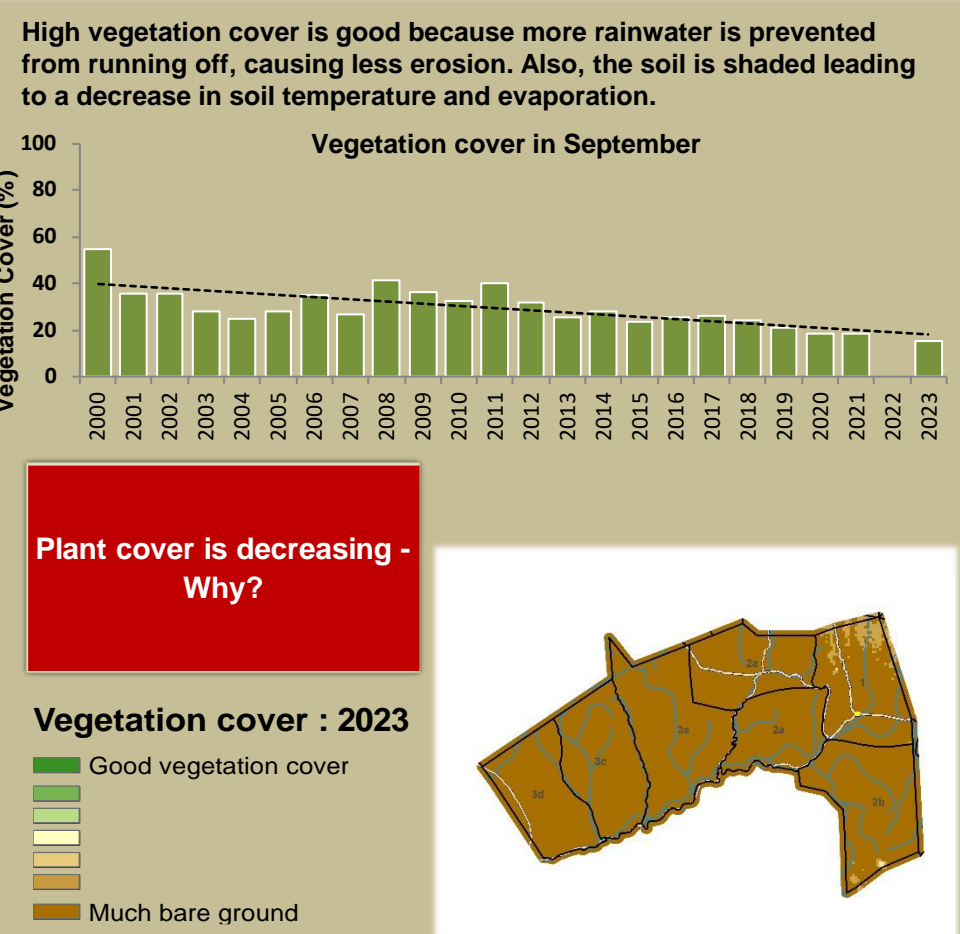

Sesfontein Climate and Vegetation Report

Adapting in response to the current environmental conditions ...

Seasonal trends in rainfall and vegetation (2023 / 2024 Season)

Vegetation cover trend (2000 - 2023)

Vegetation productivity (February to April) 2024

Fire management

Forage availability

Climate and vegetation patterns assist in our understanding of the status of wildlife and livestock in the conservancy for the effective management of these resources.