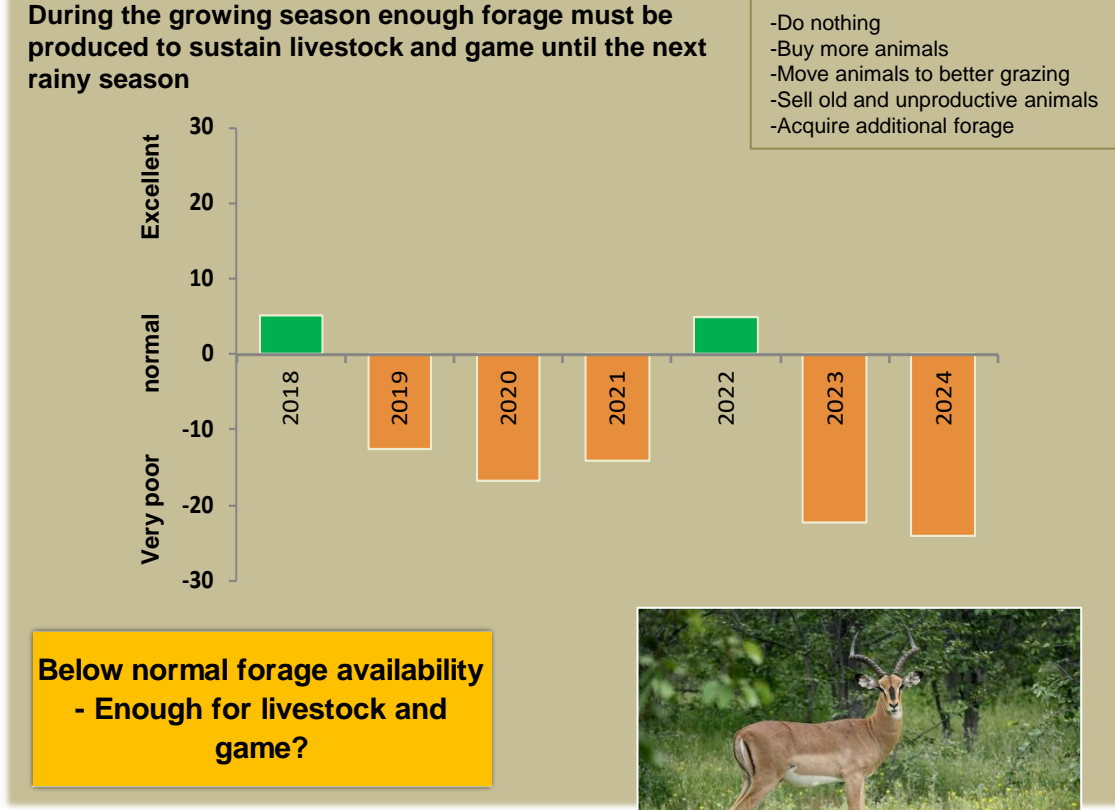

Sesfontein Climate and Vegetation Report

Adapting in response to the current environmental conditions ...

Seasonal trends in rainfall and vegetation (2023 / 2024 Season)

Vegetation cover trend (2000 - 2023)

Vegetation productivity (February to April) 2024

Fire management

Forage availability

Climate and vegetation patterns assist in our understanding of the status of wildlife and livestock in the conservancy for the effective management of these resources.