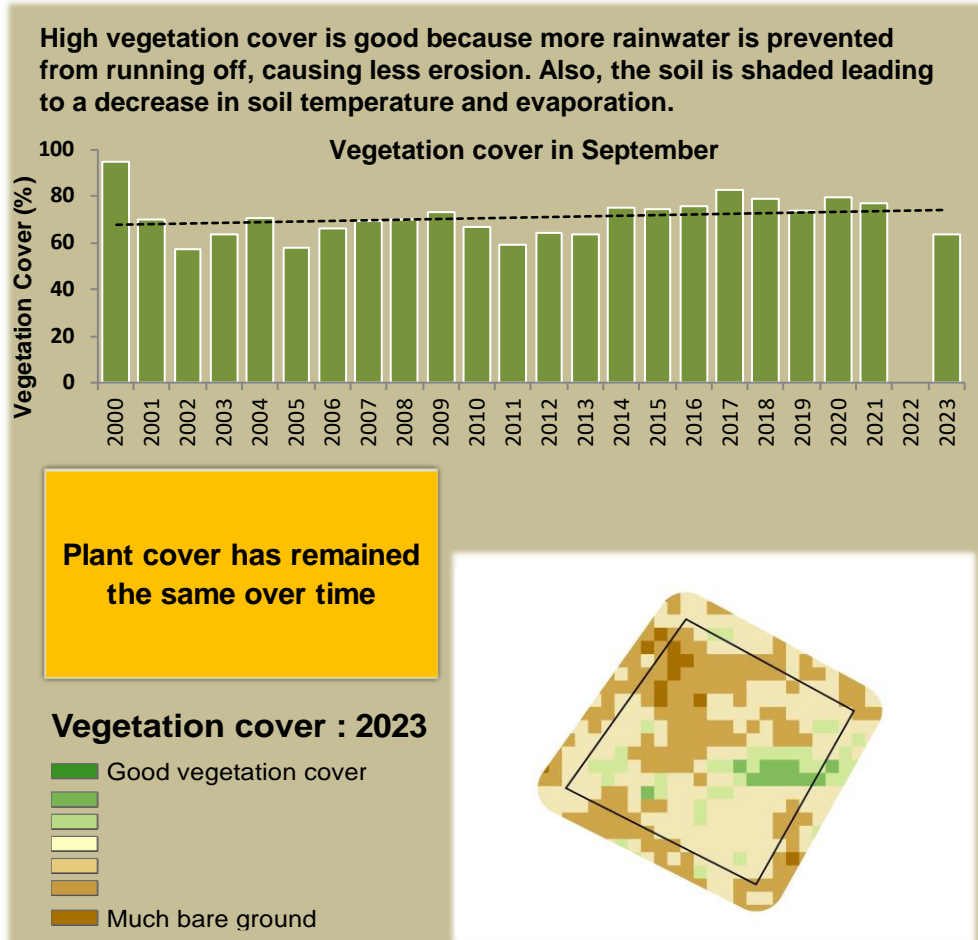

# Shamungwa Climate and Vegetation Report

Adapting in response to the current environmental conditions ...

## Seasonal trends in rainfall and vegetation (2023 / 2024 Season)

## Vegetation cover trend (2000 - 2023)

## Vegetation productivity (February to April) 2024