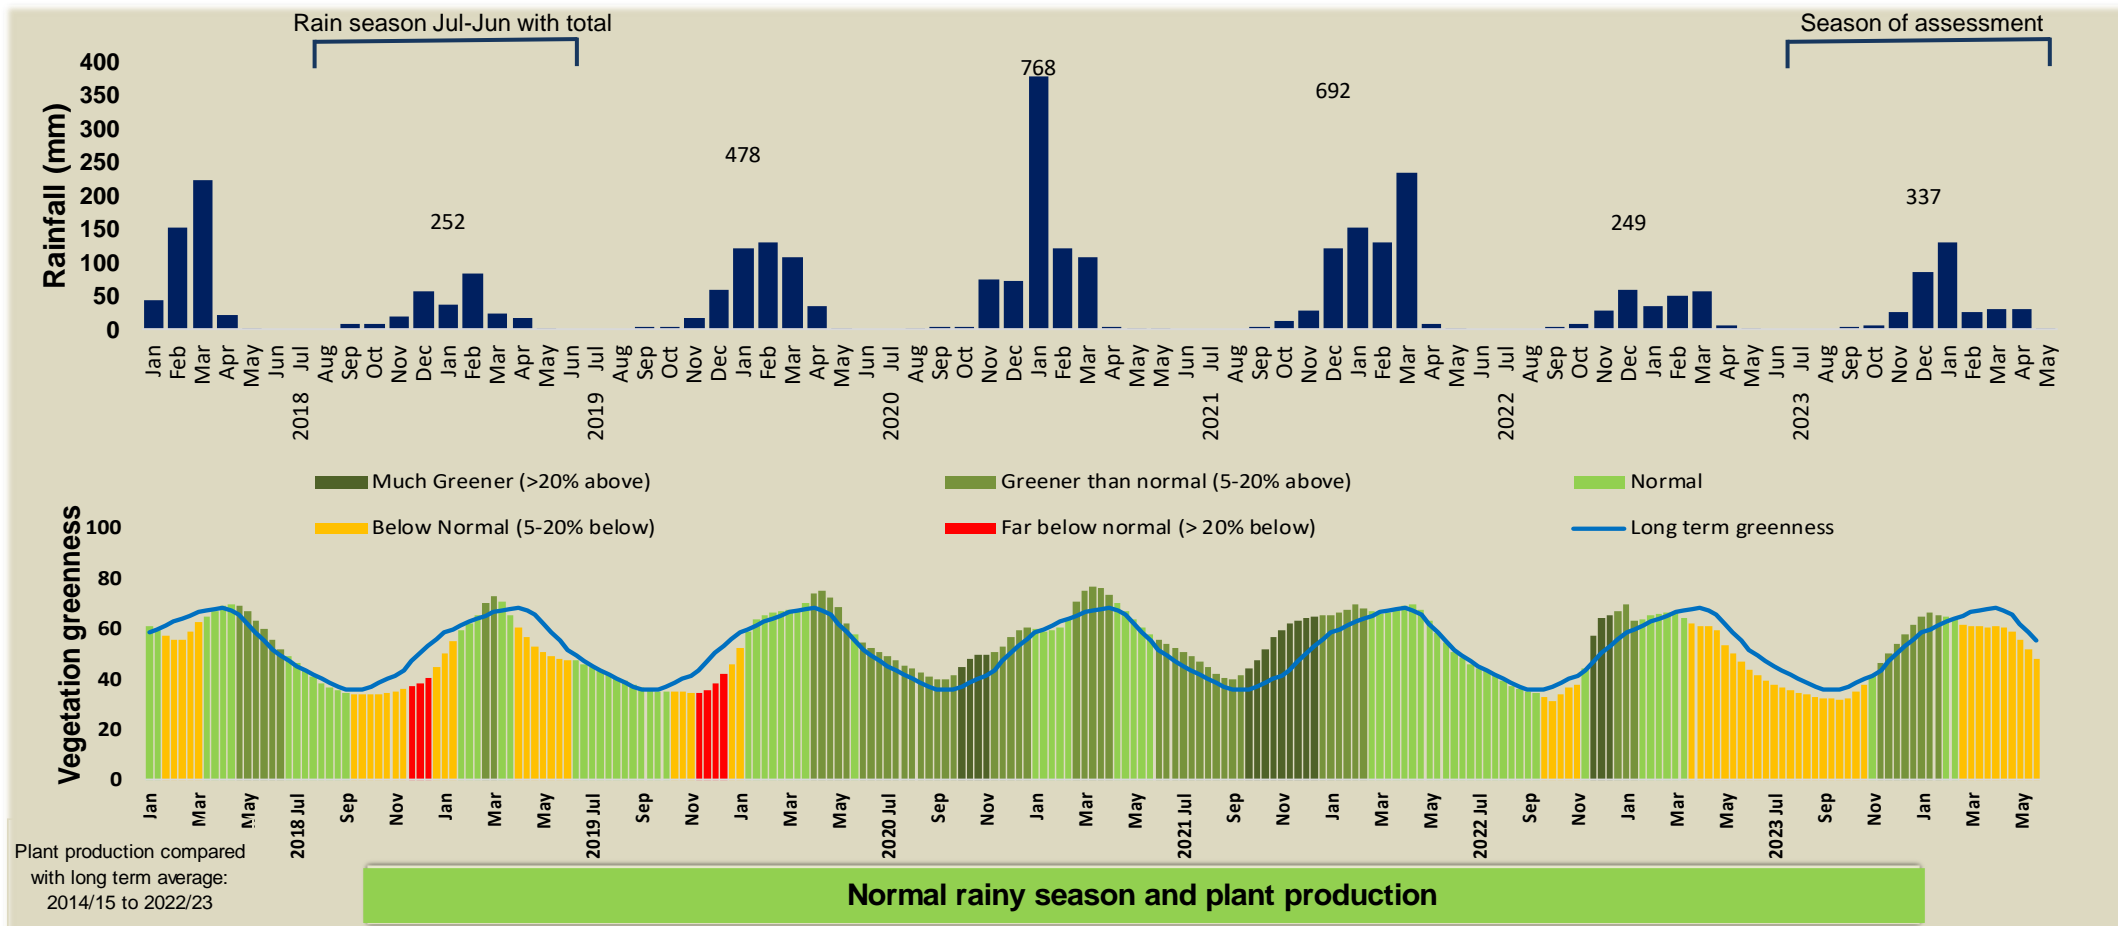

# Shamungwa Climate and Vegetation Report

Adapting in response to the current environmental conditions ...

## Seasonal trends in rainfall and vegetation (2023 / 2024 Season)

## Vegetation cover trend (2000 - 2023)

## Vegetation productivity (February to April) 2024