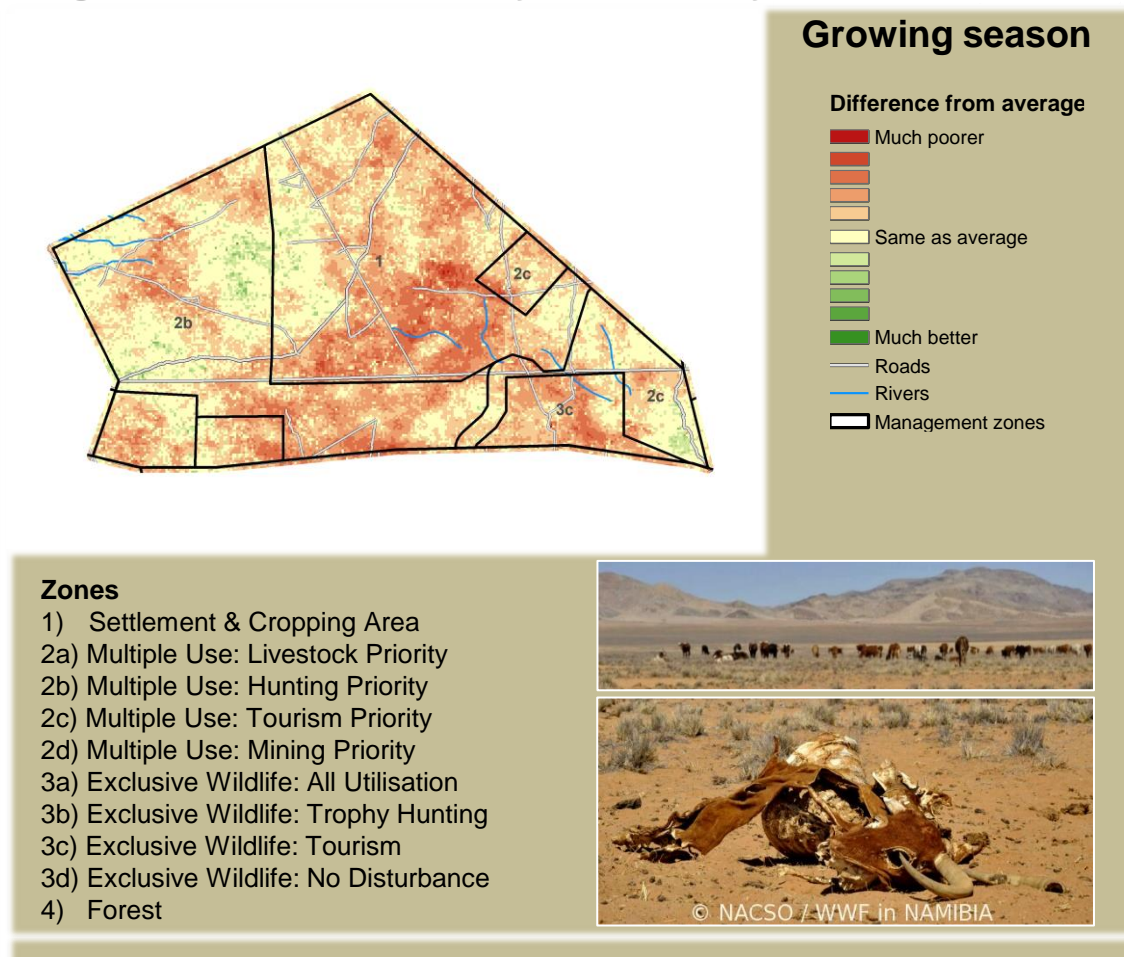

Sheya Shuushona Climate and Vegetation Report

Adapting in response to the current environmental conditions ...

Seasonal trends in rainfall and vegetation (2023 / 2024 Season)

Vegetation cover trend (2000 - 2023)

Vegetation productivity (February to April) 2024

Fire management

Forage availability

Climate and vegetation patterns assist in our understanding of the status of wildlife and livestock in the conservancy for the effective management of these resources.