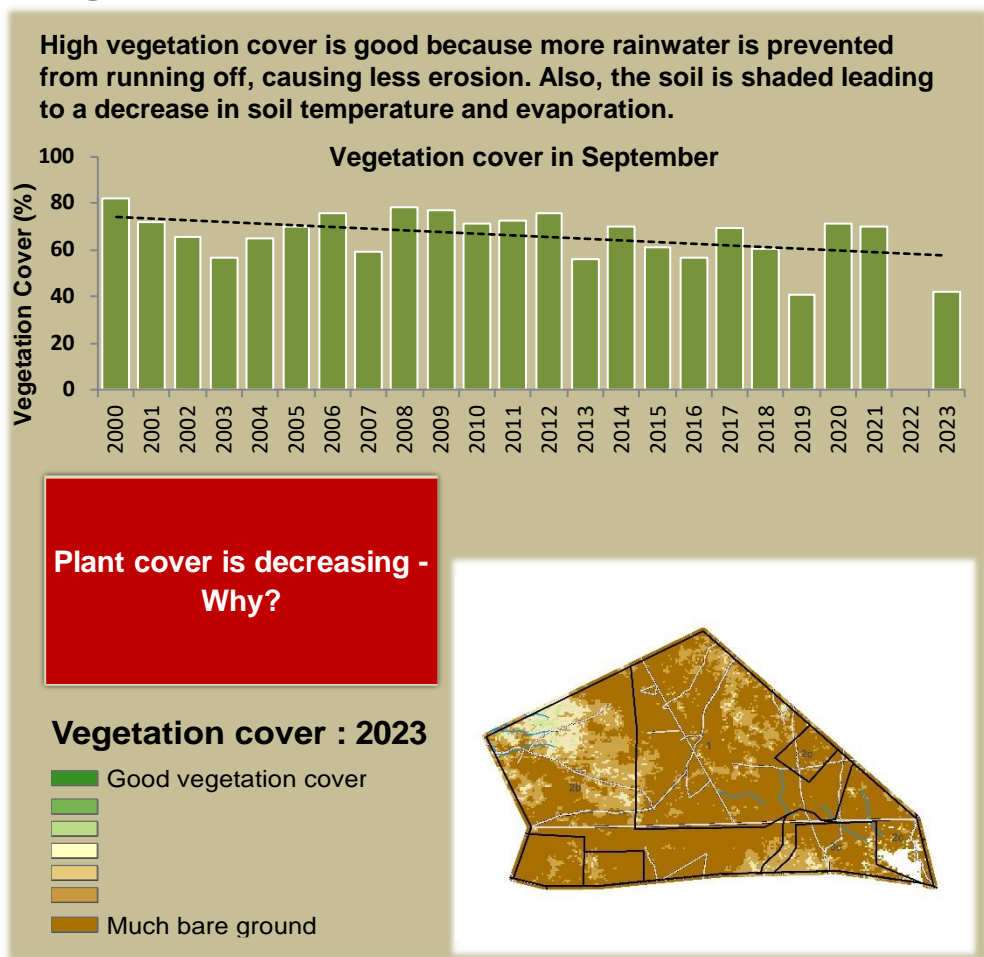

Sheya Shuushona Climate and Vegetation Report

Adapting in response to the current environmental conditions ...

Seasonal trends in rainfall and vegetation (2023 / 2024 Season)

Vegetation cover trend (2000 - 2023)

Vegetation productivity (February to April) 2024

Fire management

Forage availability

Climate and vegetation patterns assist in our understanding of the status of wildlife and livestock in the conservancy for the effective management of these resources.