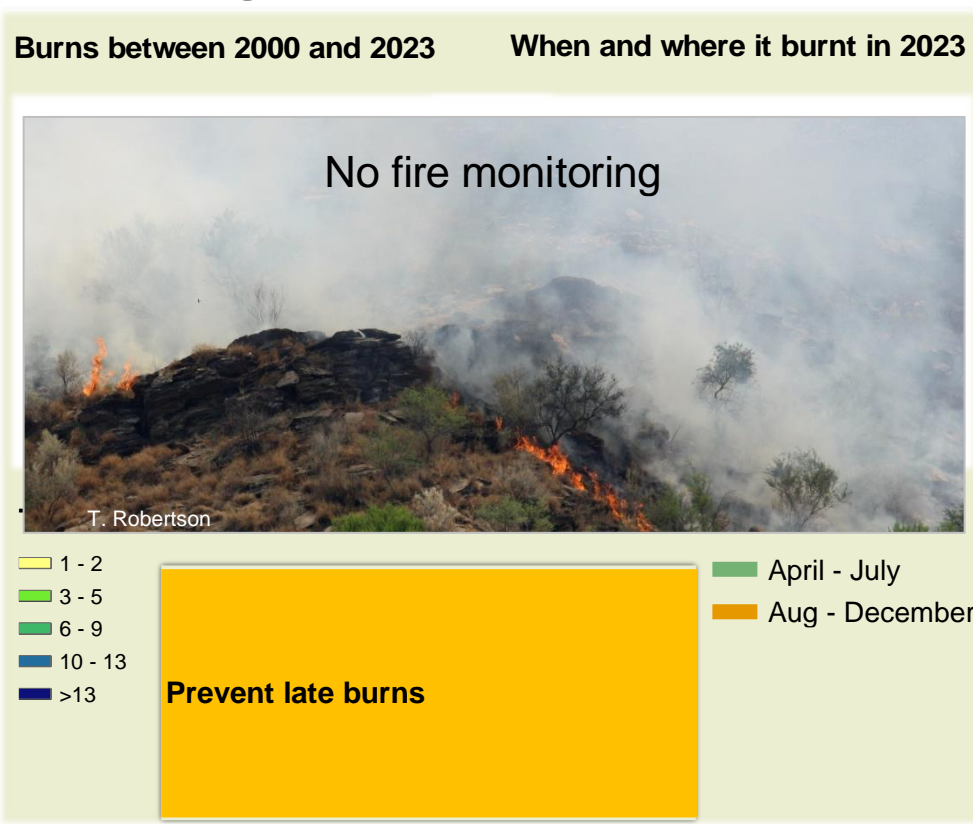

Sheya Shuushona Climate and Vegetation Report

Adapting in response to the current environmental conditions ...

Seasonal trends in rainfall and vegetation (2023 / 2024 Season)

Vegetation cover trend (2000 - 2023)

Vegetation productivity (February to April) 2024

Fire management

Forage availability

Climate and vegetation patterns assist in our understanding of the status of wildlife and livestock in the conservancy for the effective management of these resources.