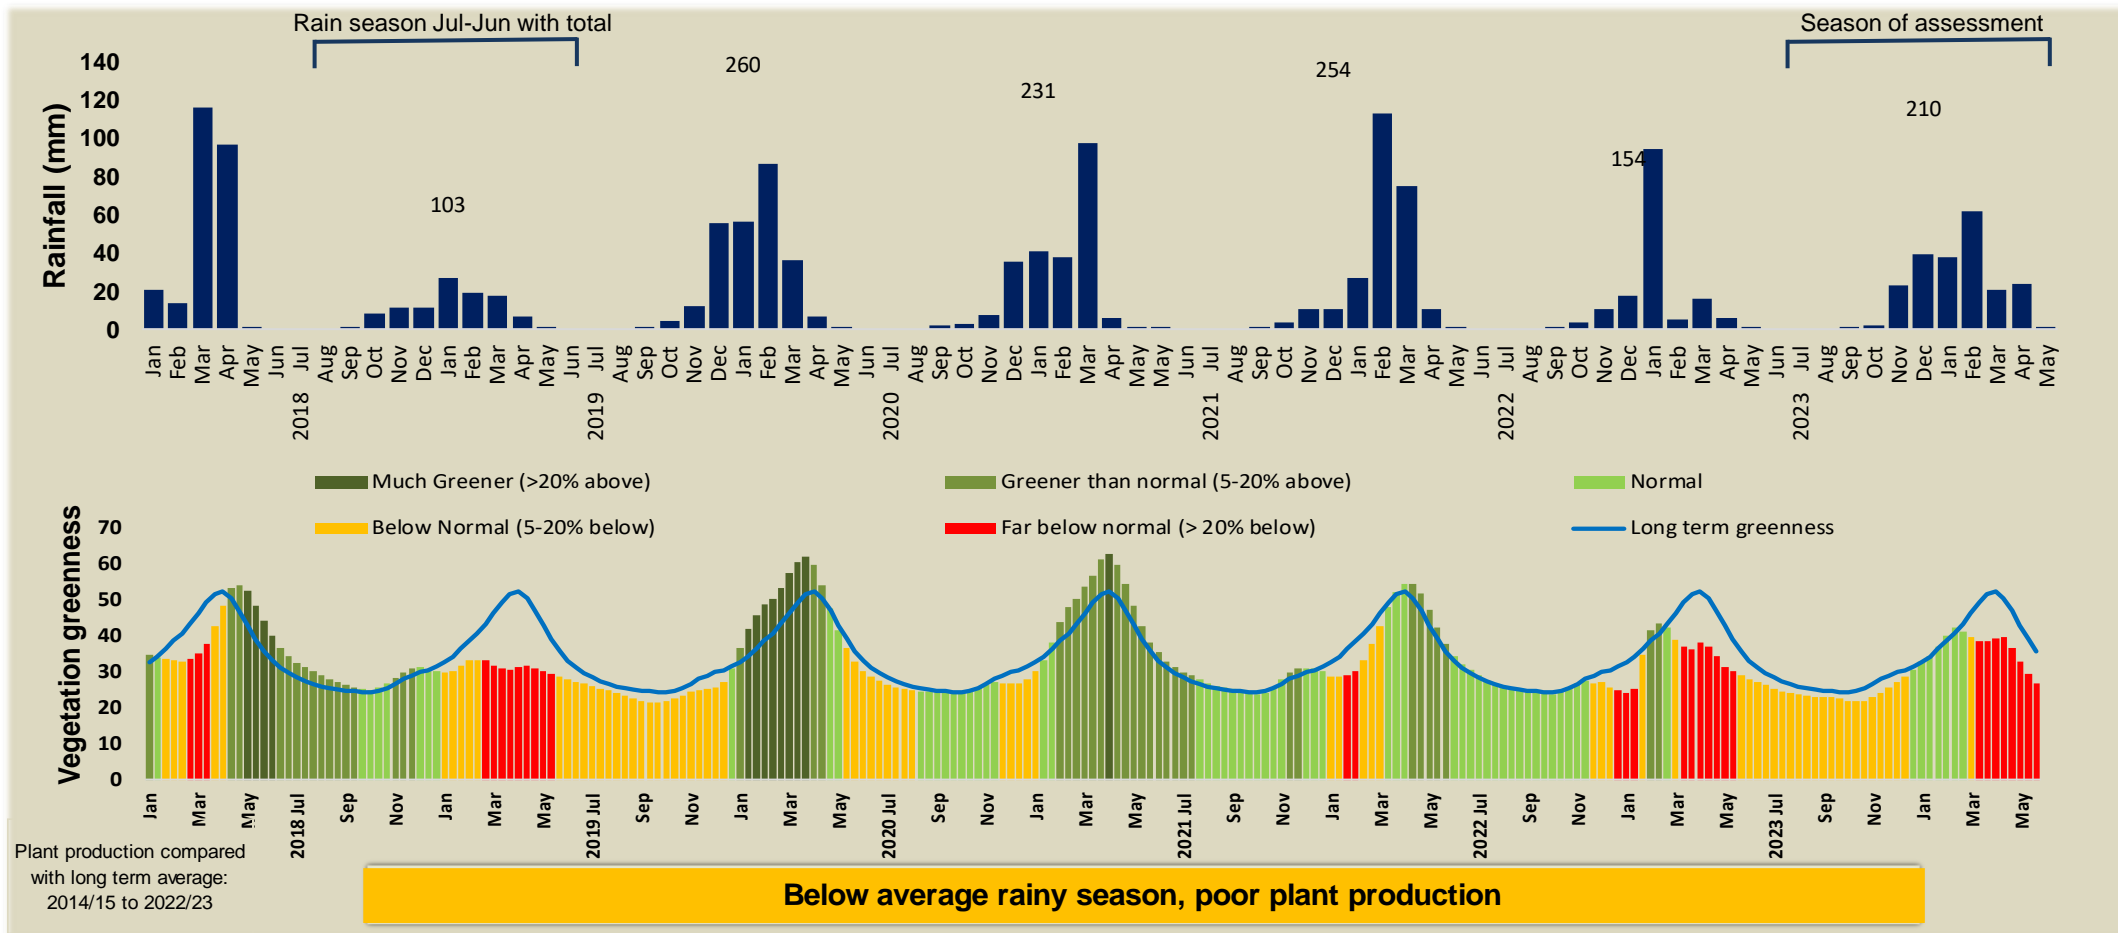

Sheya Shuushona Climate and Vegetation Report

Adapting in response to the current environmental conditions ...

Seasonal trends in rainfall and vegetation (2023 / 2024 Season)

Vegetation cover trend (2000 - 2023)

Vegetation productivity (February to April) 2024

Fire management

Forage availability

Climate and vegetation patterns assist in our understanding of the status of wildlife and livestock in the conservancy for the effective management of these resources.