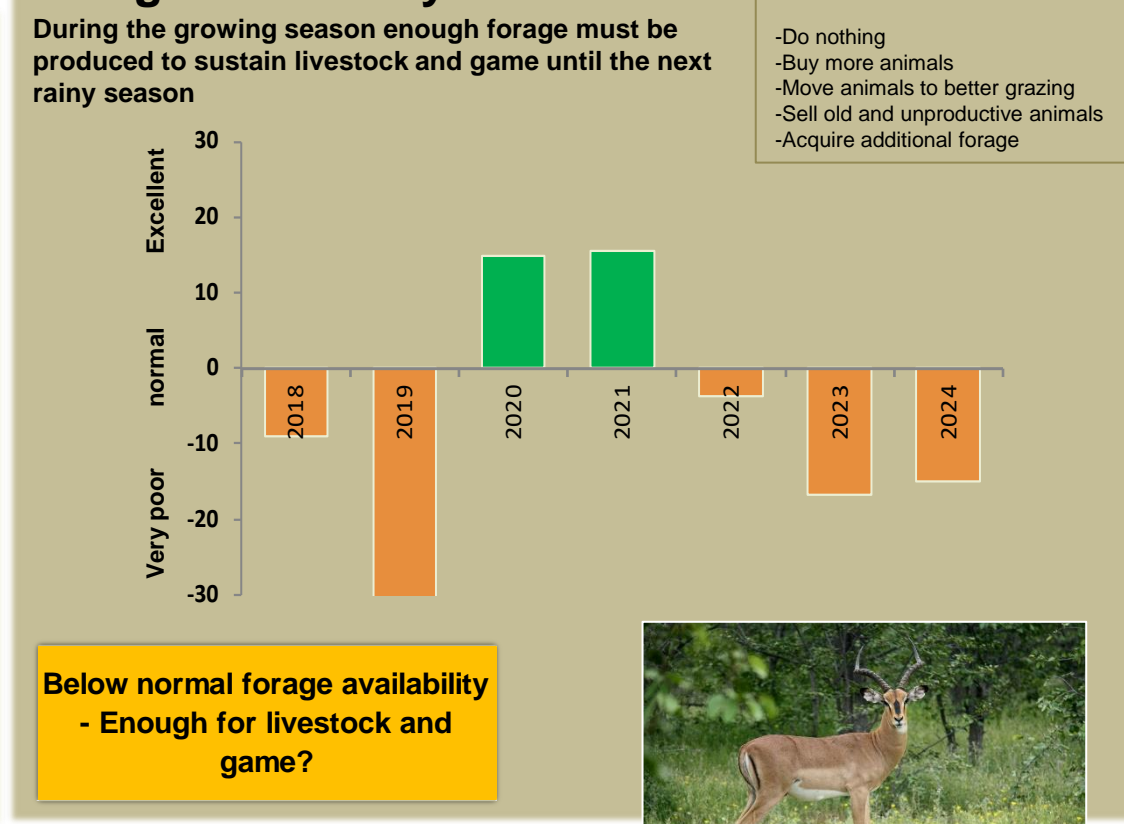

Sheya Shuushona Climate and Vegetation Report

Adapting in response to the current environmental conditions ...

Seasonal trends in rainfall and vegetation (2023 / 2024 Season)

Vegetation cover trend (2000 - 2023)

Vegetation productivity (February to April) 2024

Fire management

Forage availability

Climate and vegetation patterns assist in our understanding of the status of wildlife and livestock in the conservancy for the effective management of these resources.