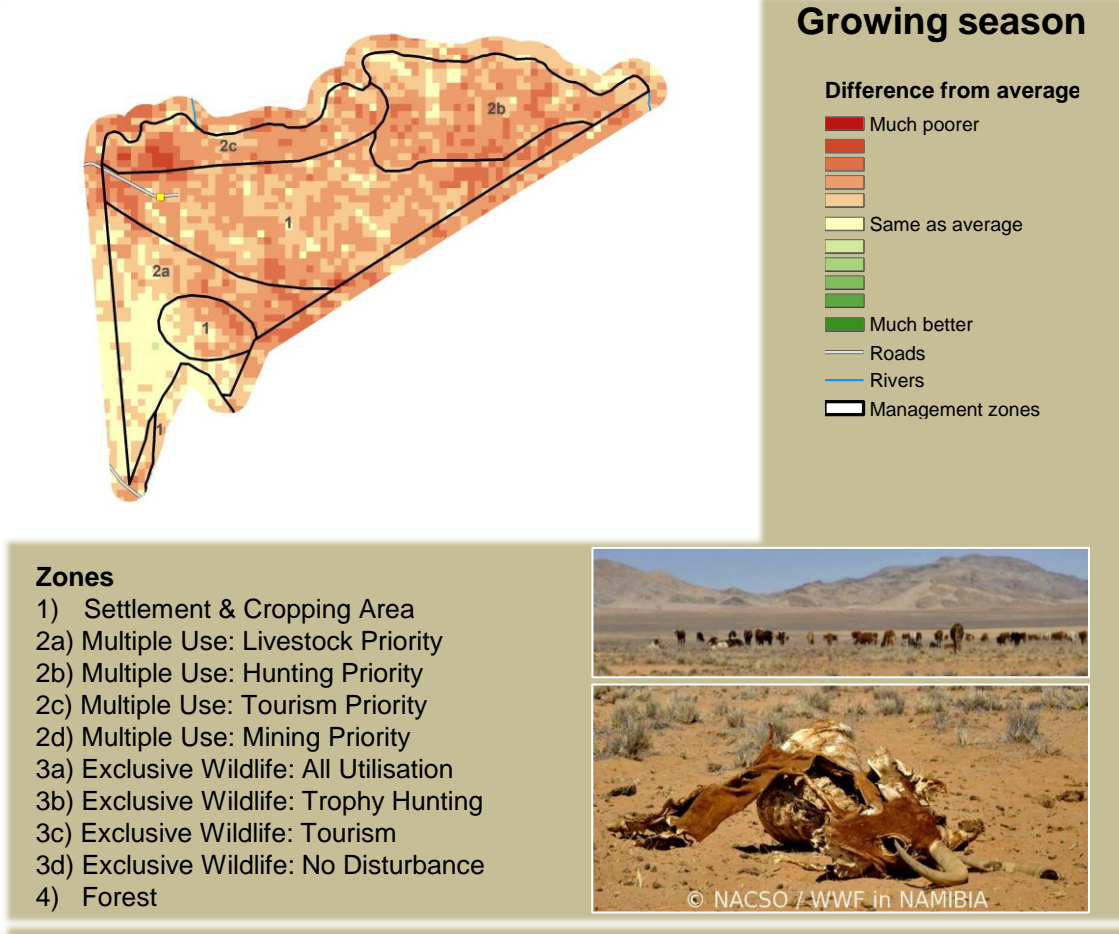

Sikunga Climate and Vegetation Report

Adapting in response to the current environmental conditions ...

Seasonal trends in rainfall and vegetation (2023 / 2024 Season)

Vegetation cover trend (2000 - 2023)

Vegetation productivity (February to April) 2024

Fire management

Forage availability

Climate and vegetation patterns assist in our understanding of the status of wildlife and livestock in the conservancy for the effective management of these resources.