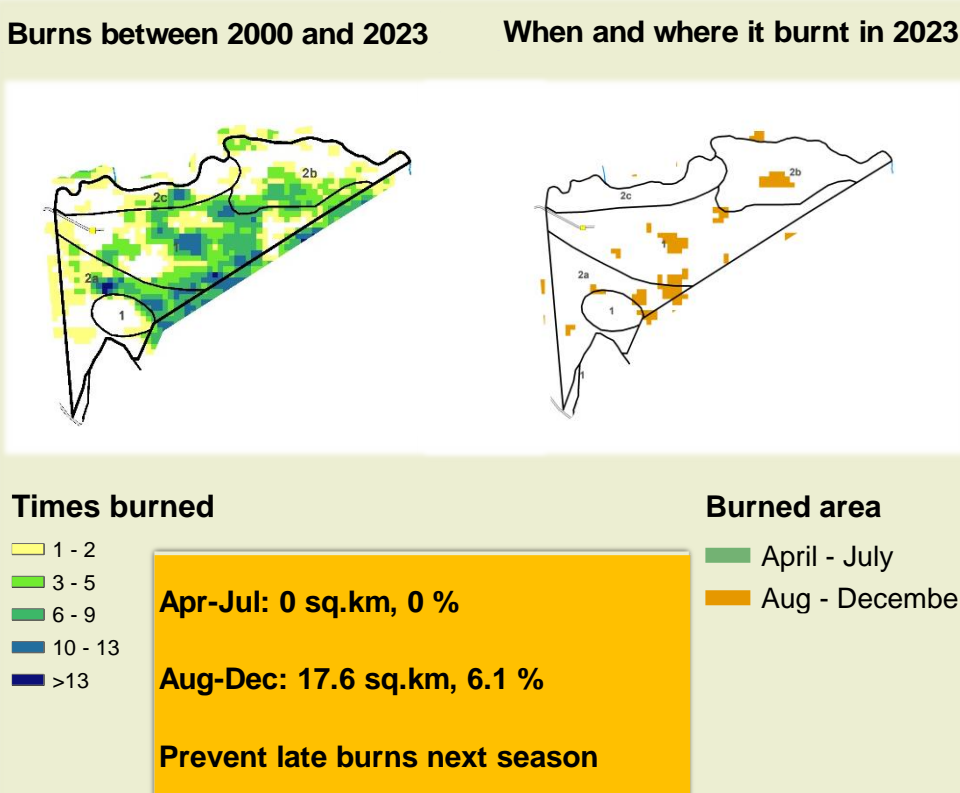

Sikunga Climate and Vegetation Report

Adapting in response to the current environmental conditions ...

Seasonal trends in rainfall and vegetation (2023 / 2024 Season)

Vegetation cover trend (2000 - 2023)

Vegetation productivity (February to April) 2024

Fire management

Forage availability

Climate and vegetation patterns assist in our understanding of the status of wildlife and livestock in the conservancy for the effective management of these resources.