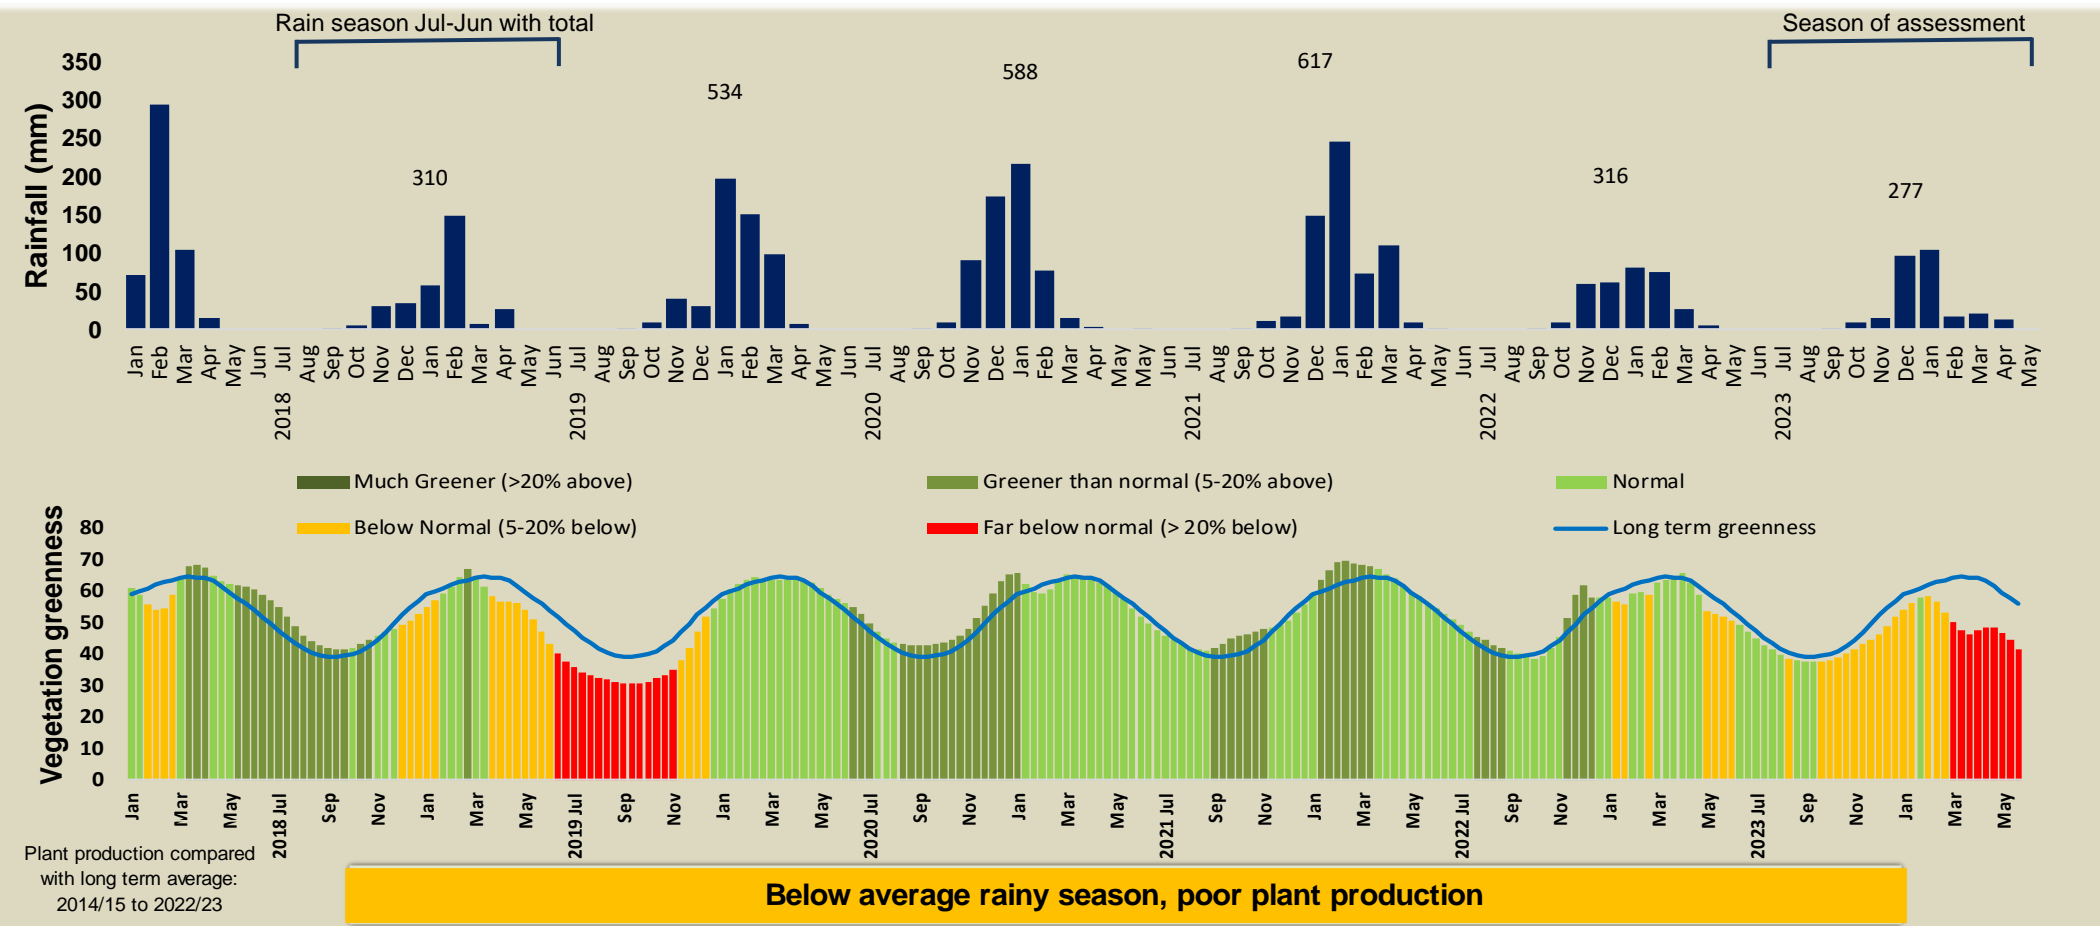

Sikunga Climate and Vegetation Report

Adapting in response to the current environmental conditions ...

Seasonal trends in rainfall and vegetation (2023 / 2024 Season)

Vegetation cover trend (2000 - 2023)

Vegetation productivity (February to April) 2024

Fire management

Forage availability

Climate and vegetation patterns assist in our understanding of the status of wildlife and livestock in the conservancy for the effective management of these resources.