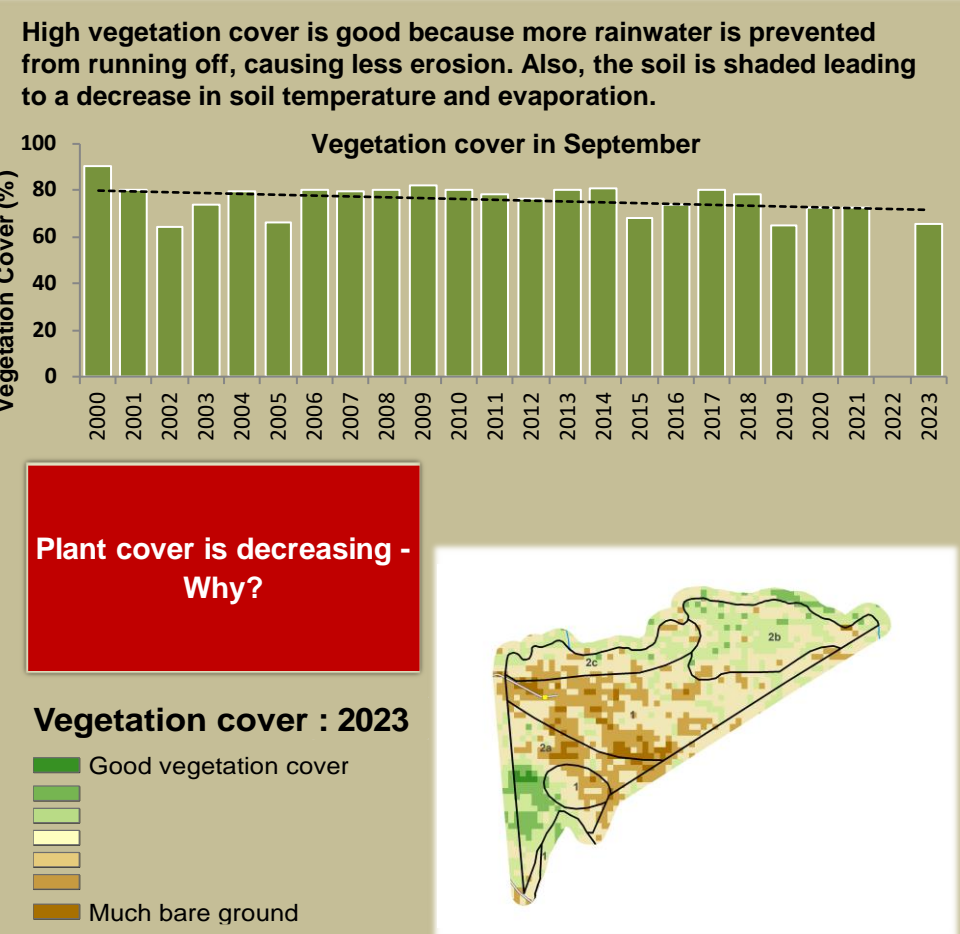

Sikunga Climate and Vegetation Report

Adapting in response to the current environmental conditions ...

Seasonal trends in rainfall and vegetation (2023 / 2024 Season)

Vegetation cover trend (2000 - 2023)

Vegetation productivity (February to April) 2024

Fire management

Forage availability

Climate and vegetation patterns assist in our understanding of the status of wildlife and livestock in the conservancy for the effective management of these resources.