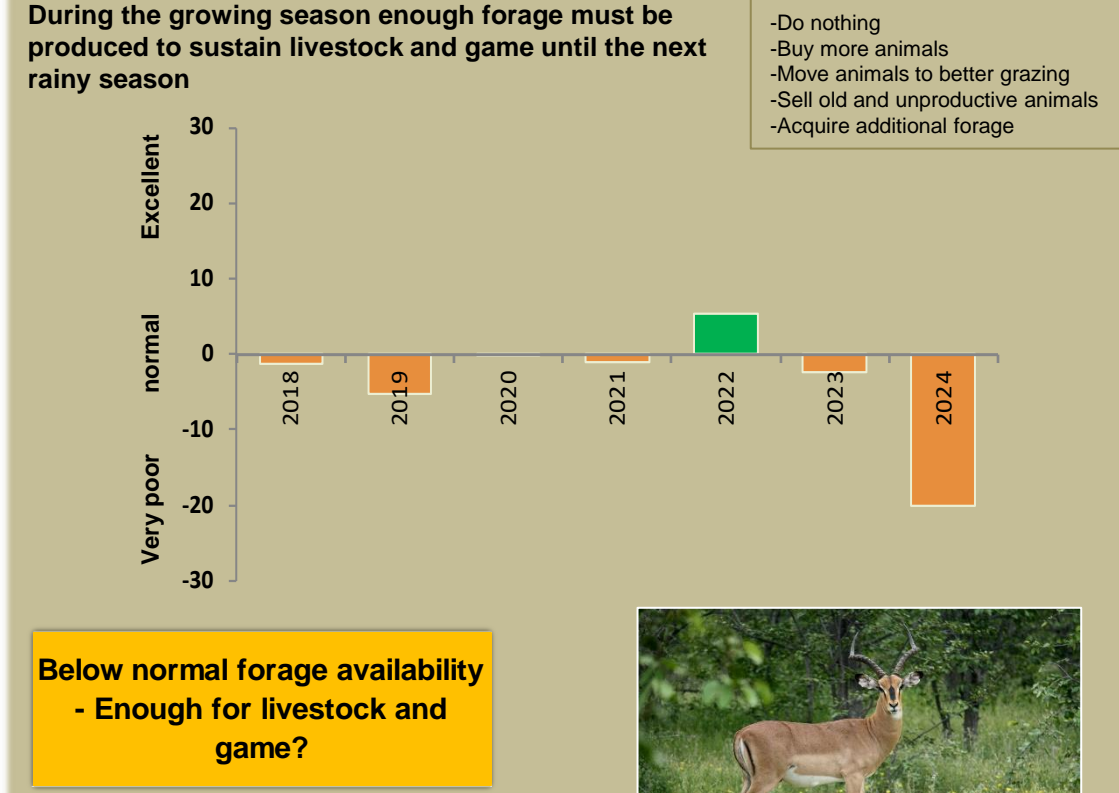

Sikunga Climate and Vegetation Report

Adapting in response to the current environmental conditions ...

Seasonal trends in rainfall and vegetation (2023 / 2024 Season)

Vegetation cover trend (2000 - 2023)

Vegetation productivity (February to April) 2024

Fire management

Forage availability

Climate and vegetation patterns assist in our understanding of the status of wildlife and livestock in the conservancy for the effective management of these resources.