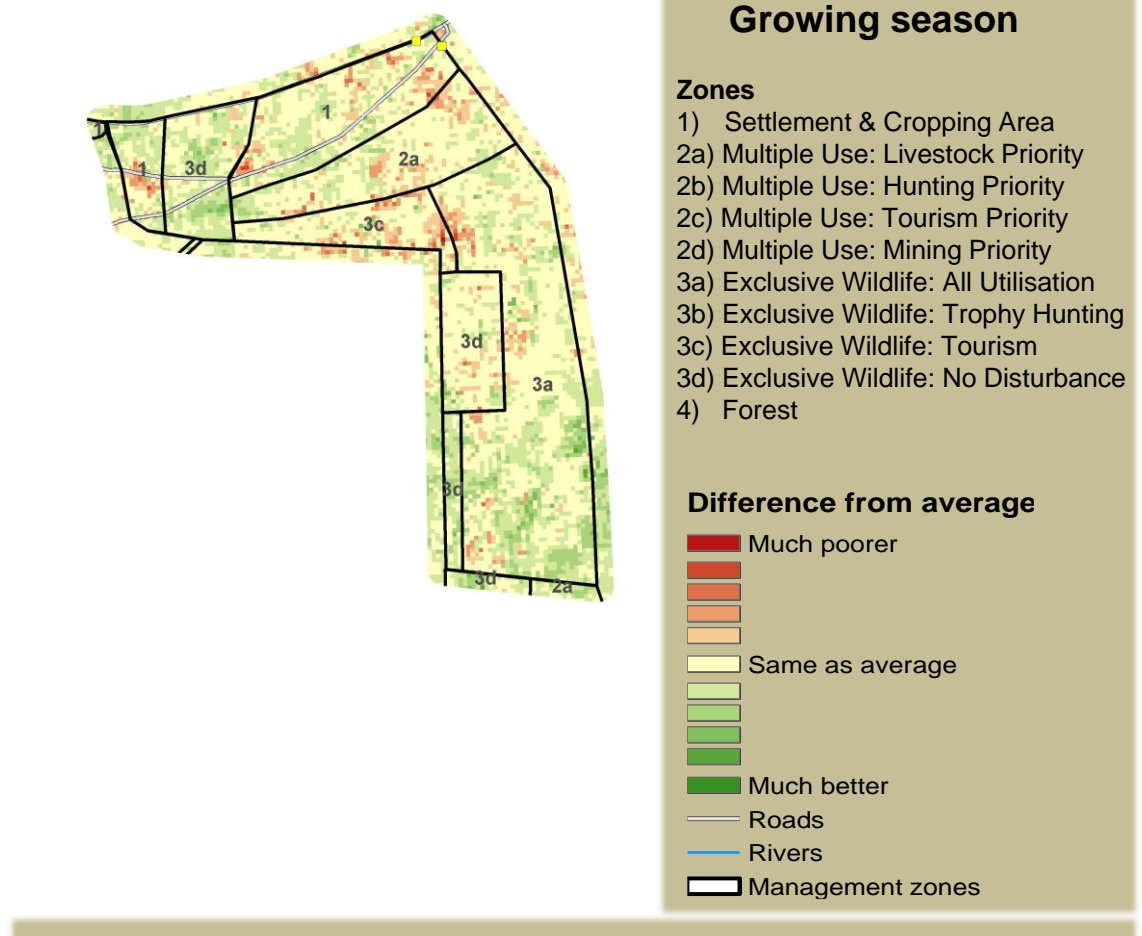

Adapting in response to the current environmental conditions ...

Seasonal trends in rainfall and vegetation (2020 / 2021 Season)

Vegetation cover trend (2000 - 2020)

Vegetation productivity (February to April) 2021

Fire management

Forage availability