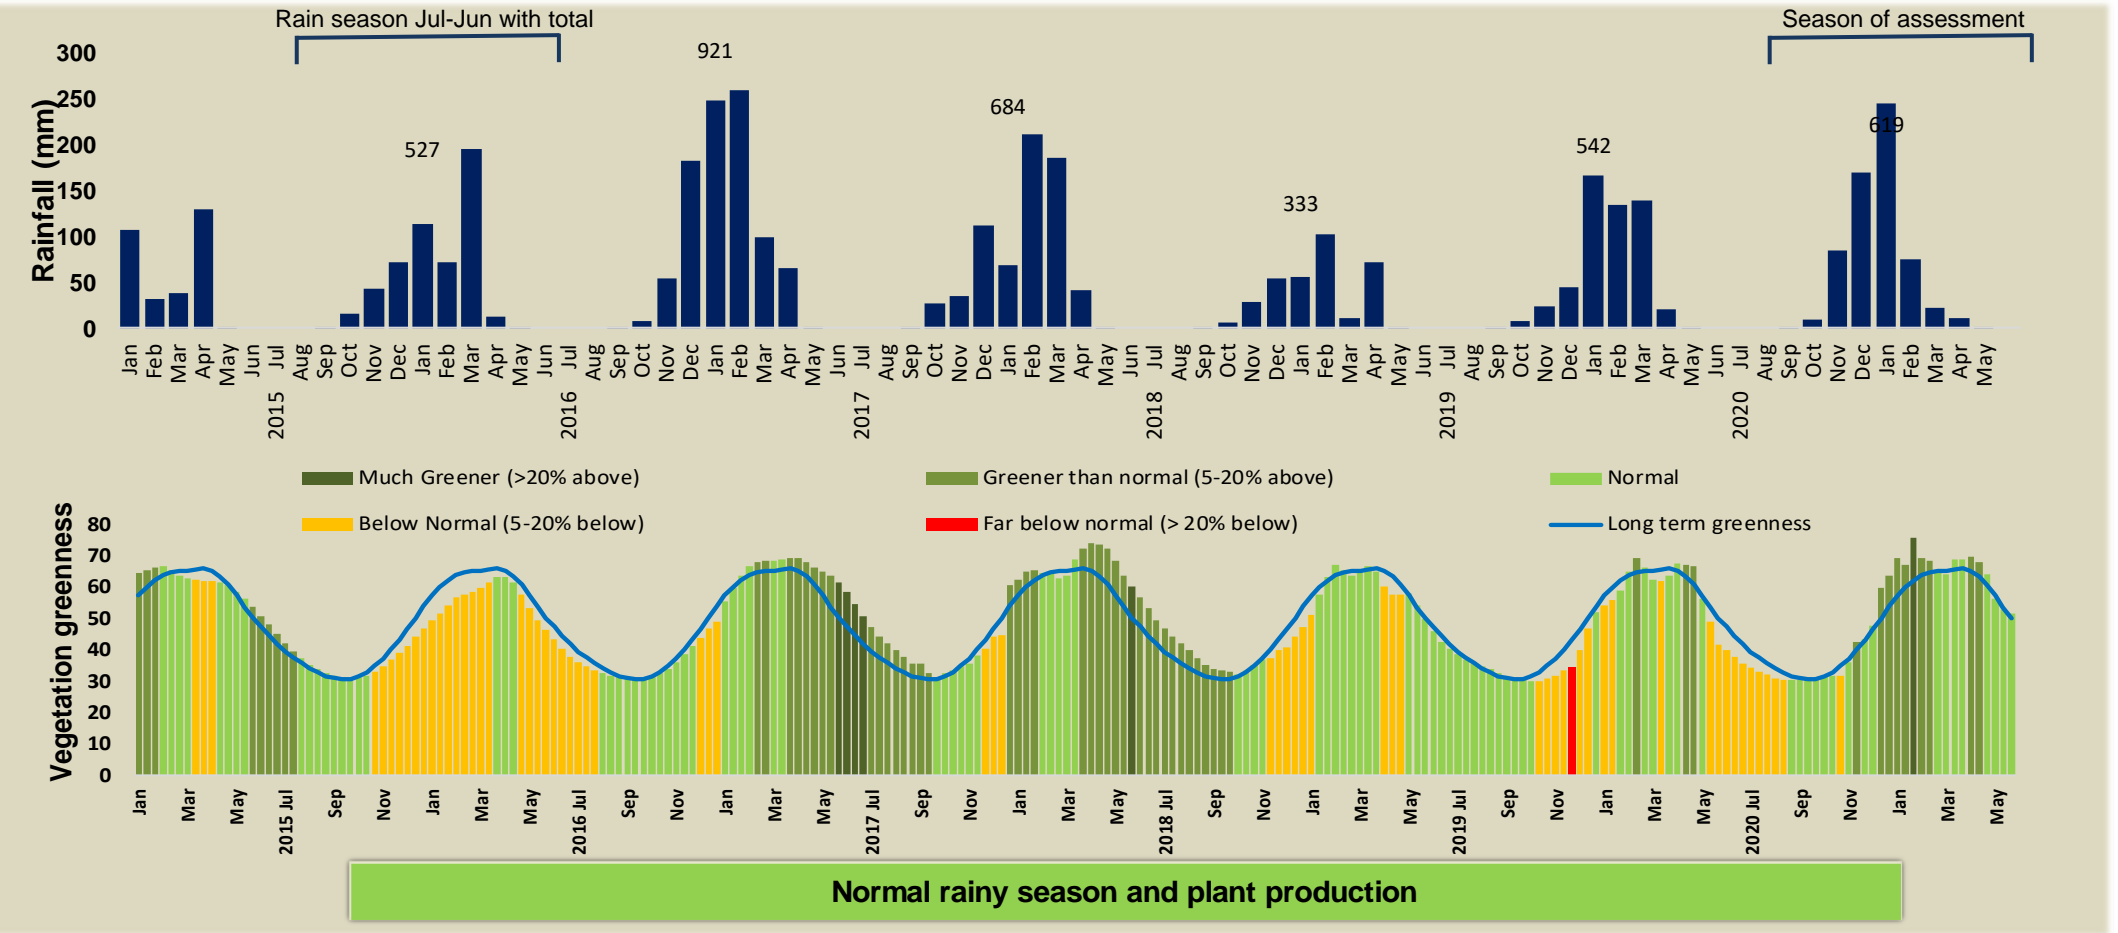

Adapting in response to the current environmental conditions ...

Seasonal trends in rainfall and vegetation (2020 / 2021 Season)

Vegetation cover trend (2000 - 2020)

Vegetation productivity (February to April) 2021