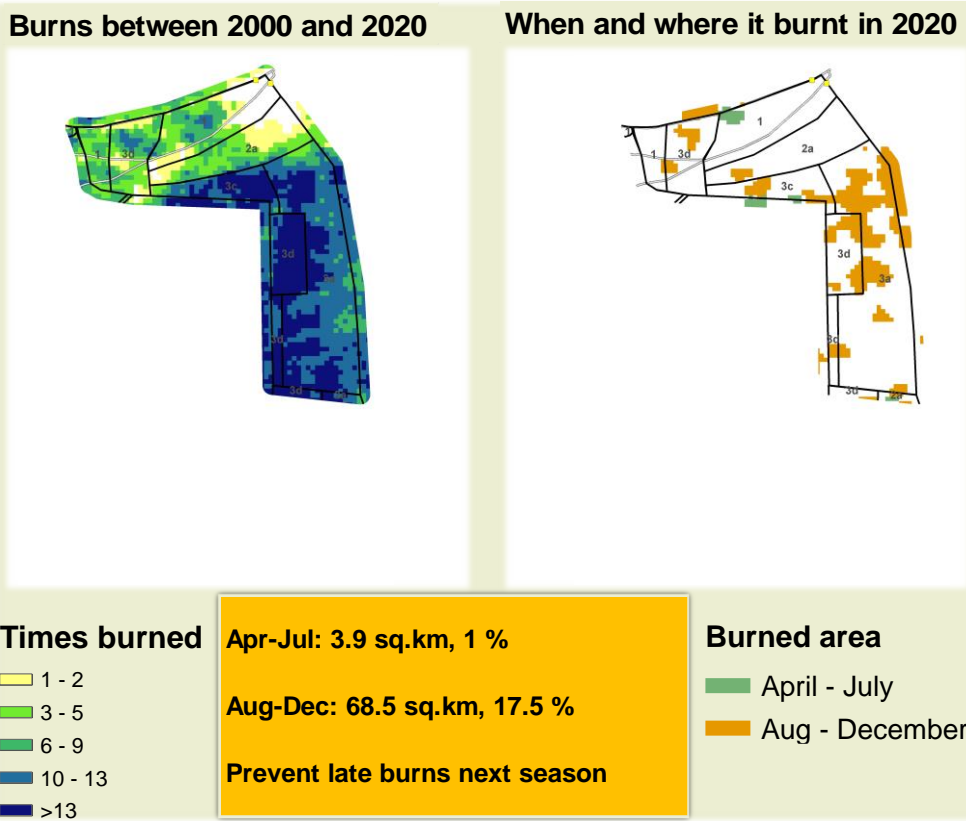

Fire management