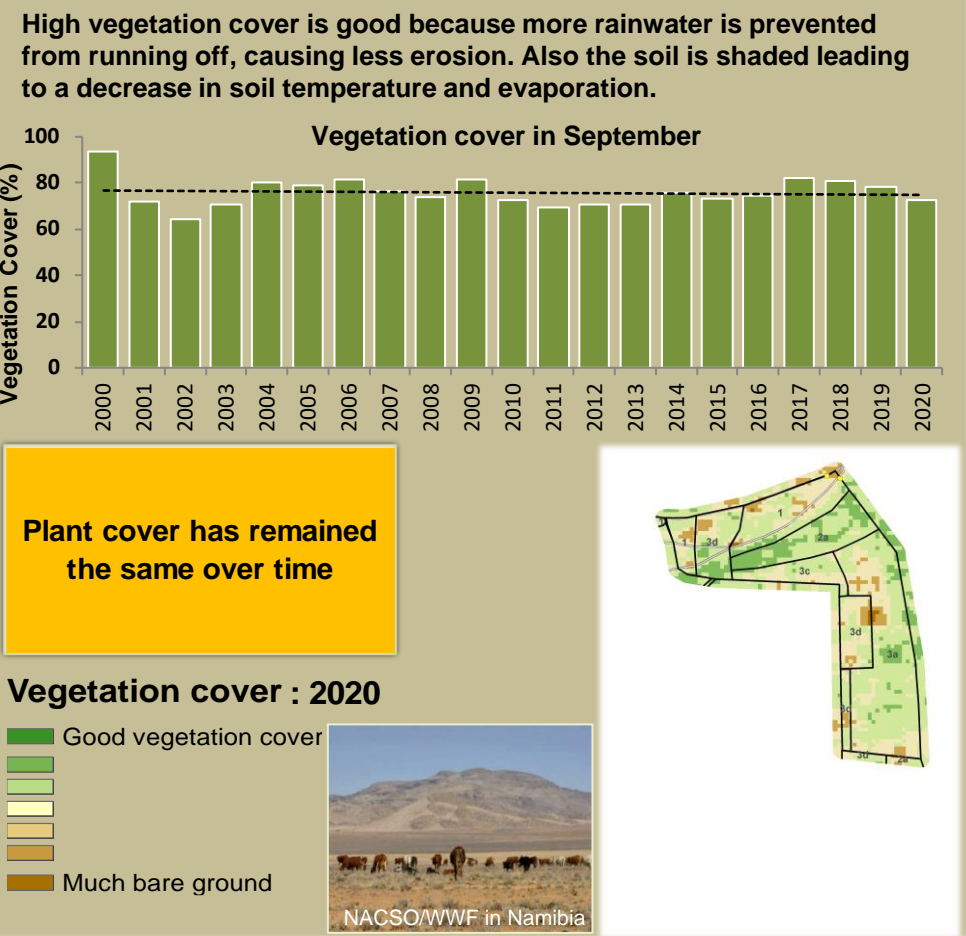

Adapting in response to the current environmental conditions ...

Seasonal trends in rainfall and vegetation (2020 / 2021 Season)

Vegetation cover trend (2000 - 2020)

Vegetation productivity (February to April) 2021