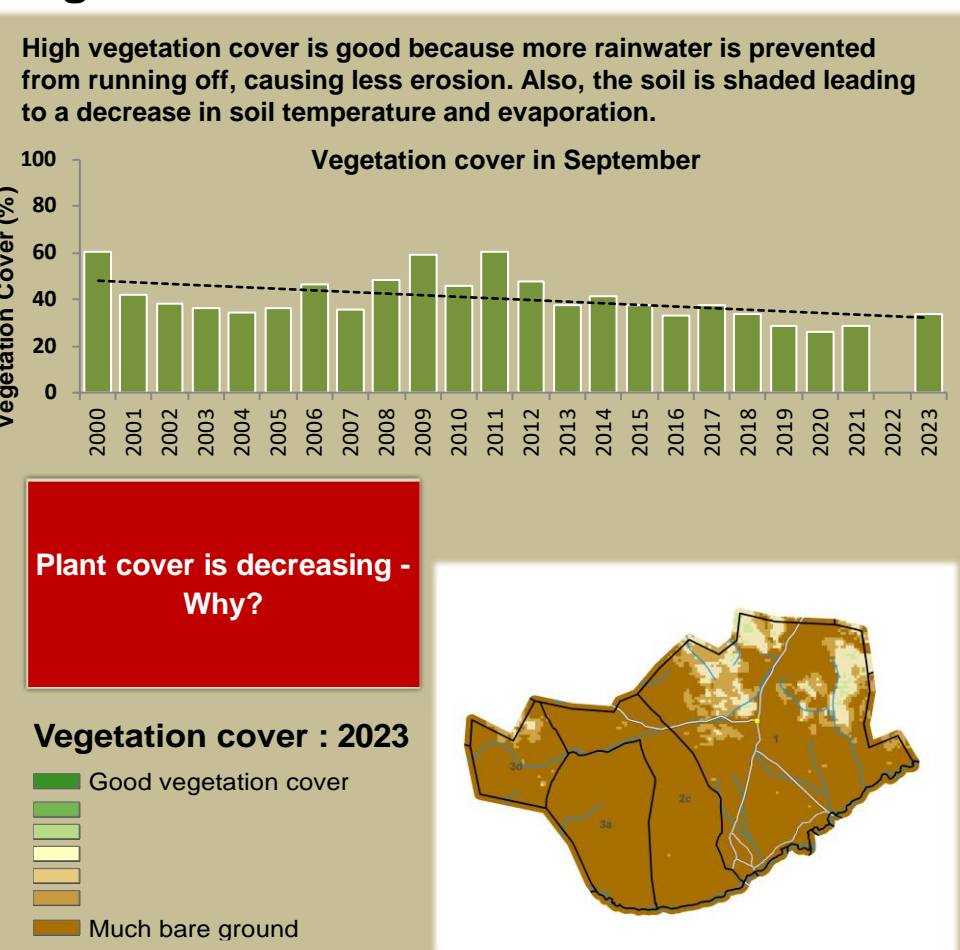

# Sorris Sorris Climate and Vegetation Report

Adapting in response to the current environmental conditions ...

## Seasonal trends in rainfall and vegetation (2023 / 2024 Season)

## Vegetation cover trend (2000 - 2023)

## Vegetation productivity (February to April) 2024