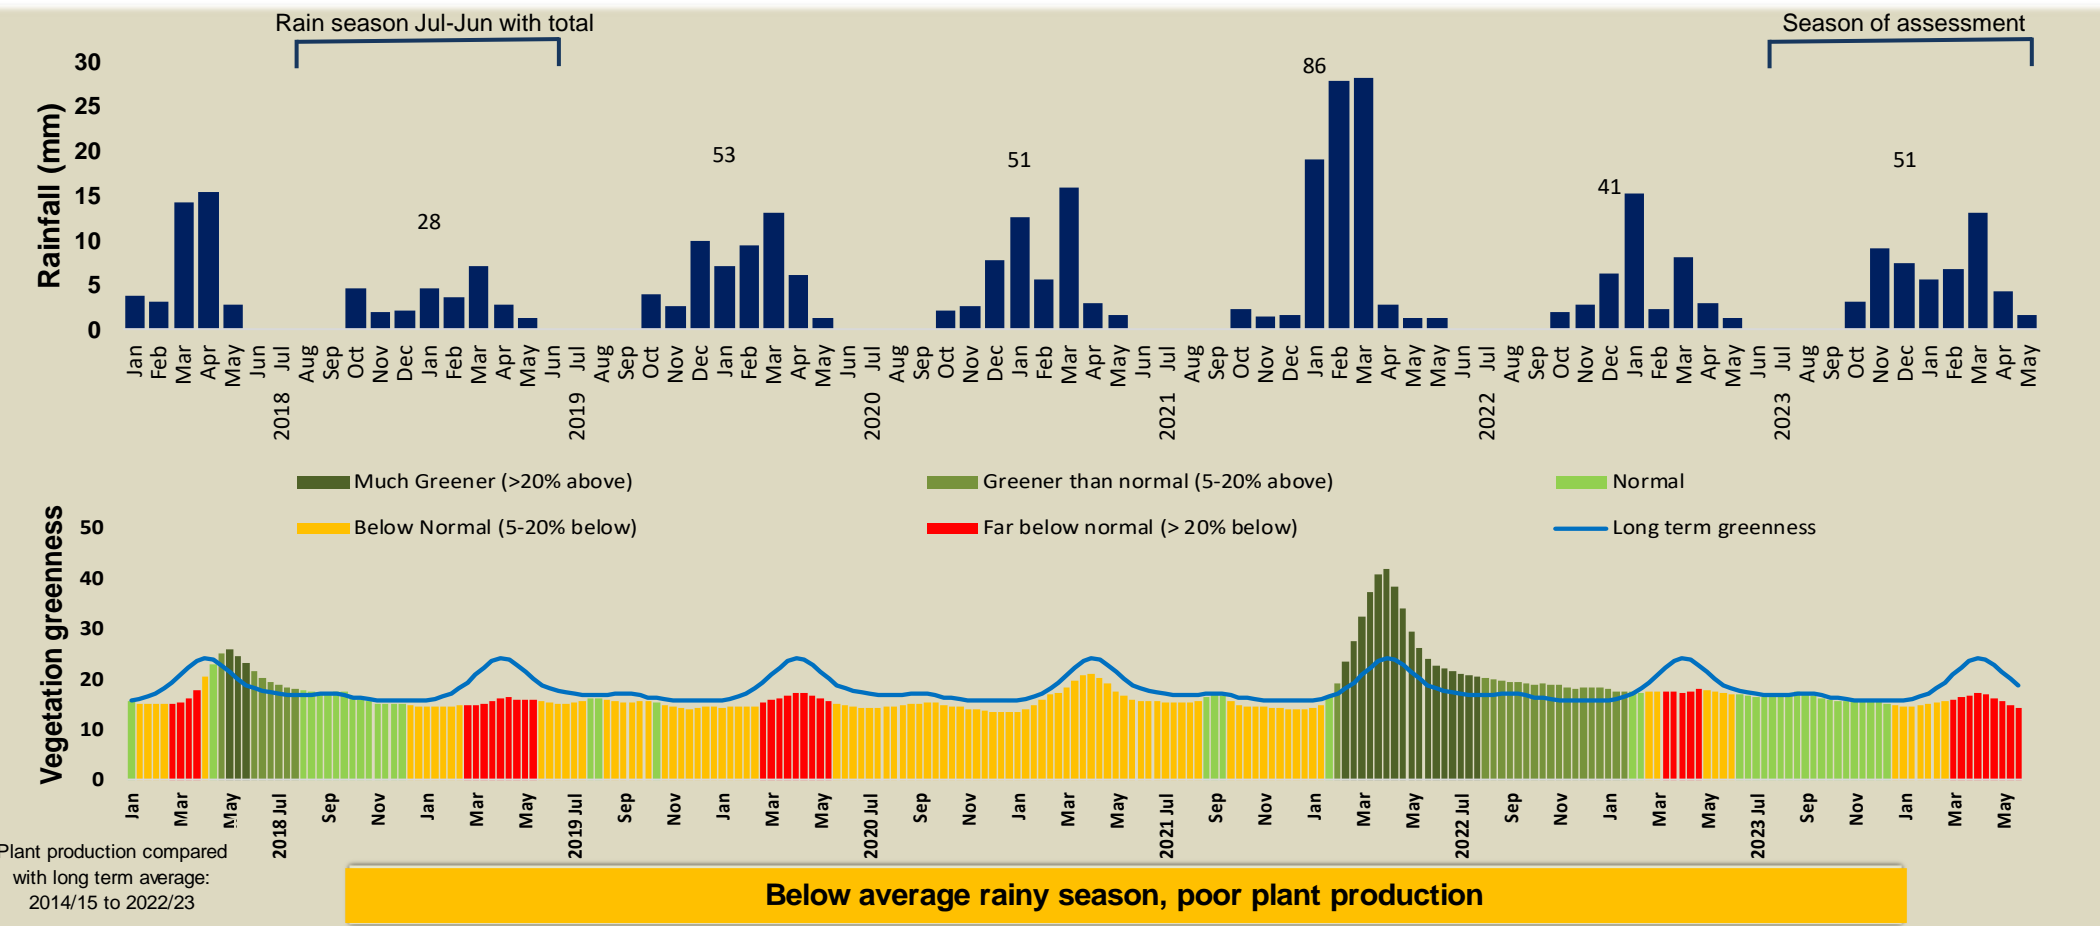

# Sorris Sorris Climate and Vegetation Report

Adapting in response to the current environmental conditions ...

## Seasonal trends in rainfall and vegetation (2023 / 2024 Season)

## Vegetation cover trend (2000 - 2023)

## Vegetation productivity (February to April) 2024