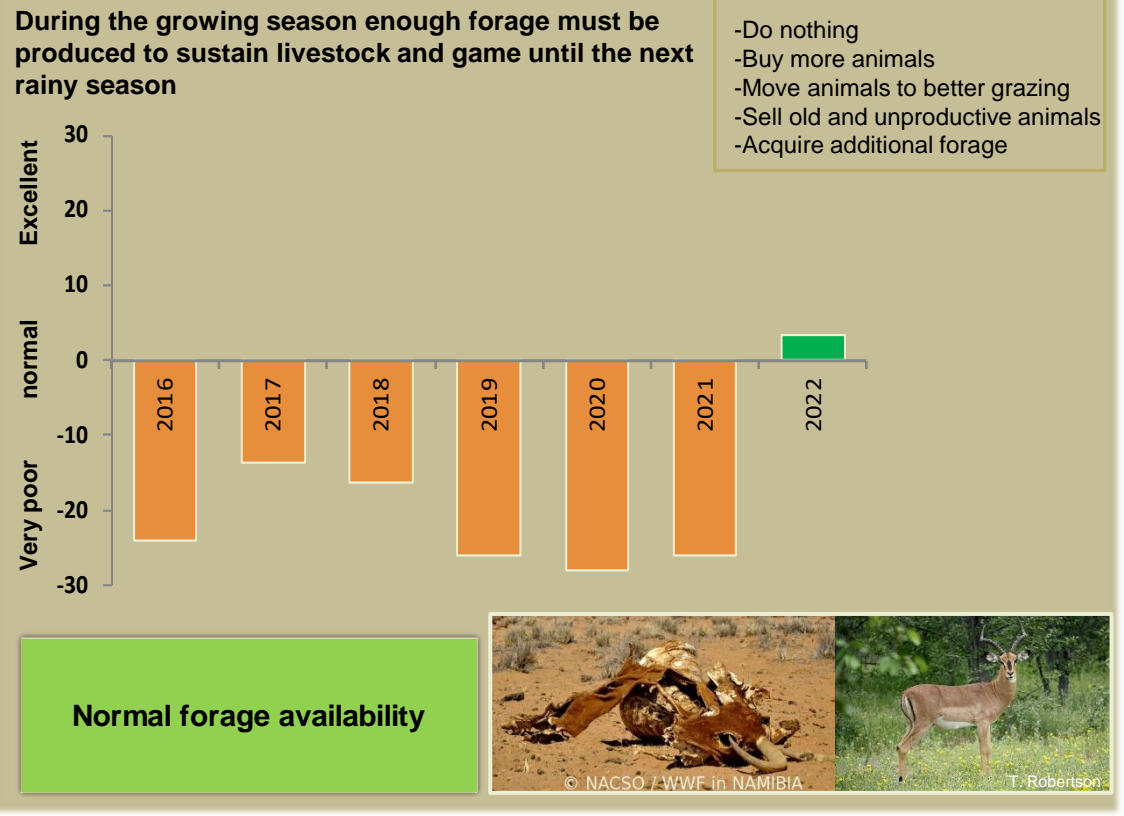

Adapting in response to the current environmental conditions ...

Seasonal trends in rainfall and vegetation (2021 / 2022 Season)

Vegetation cover trend (2000 - 2021)

Vegetation productivity (February to April) 2022

Fire management

Forage availability

Climate and vegetation patterns assist in our understanding of the status of wildlife and livestock in the conservancy for the effective management of these resources.