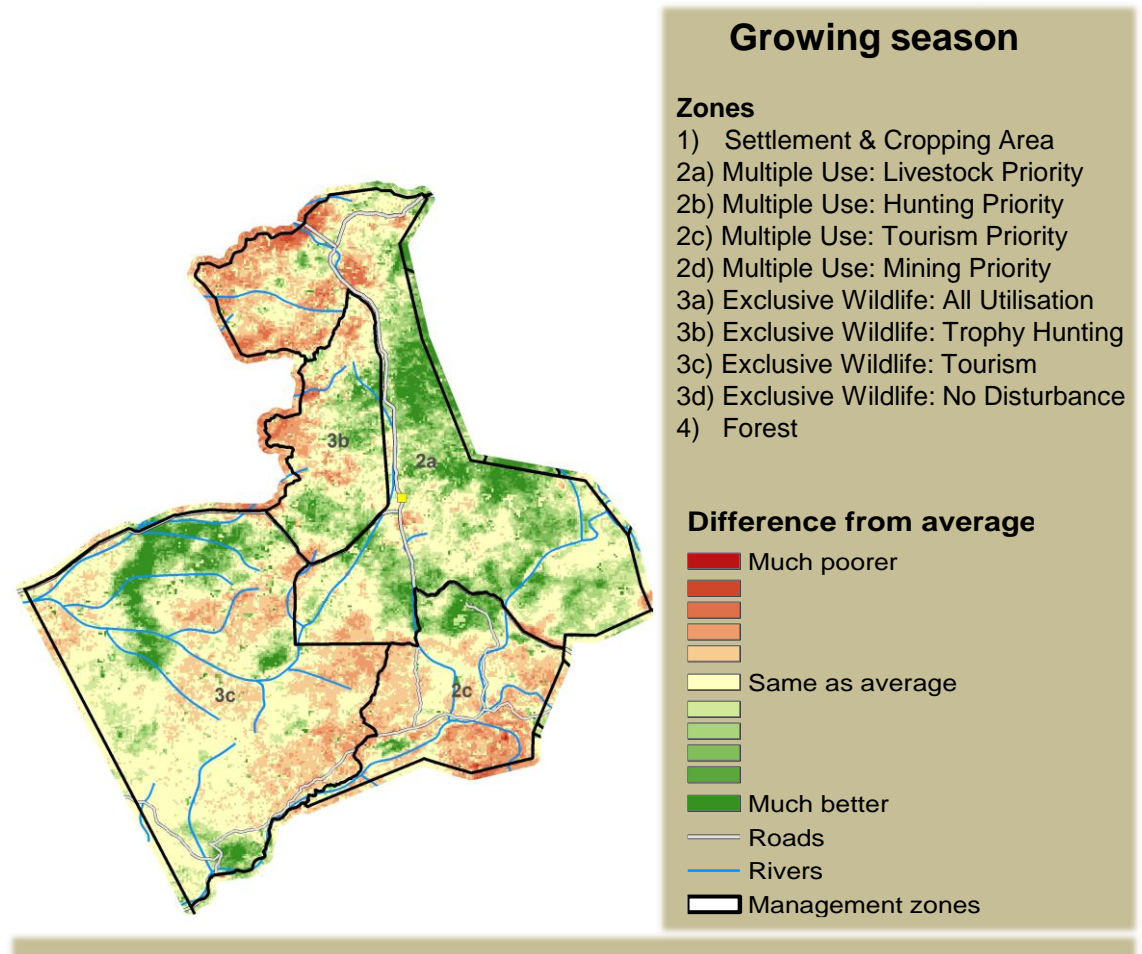

Adapting in response to the current environmental conditions ...

Seasonal trends in rainfall and vegetation (2021 / 2022 Season)

Vegetation cover trend (2000 - 2021)

Vegetation productivity (February to April) 2022

Fire management

Forage availability

Climate and vegetation patterns assist in our understanding of the status of wildlife and livestock in the conservancy for the effective management of these resources.