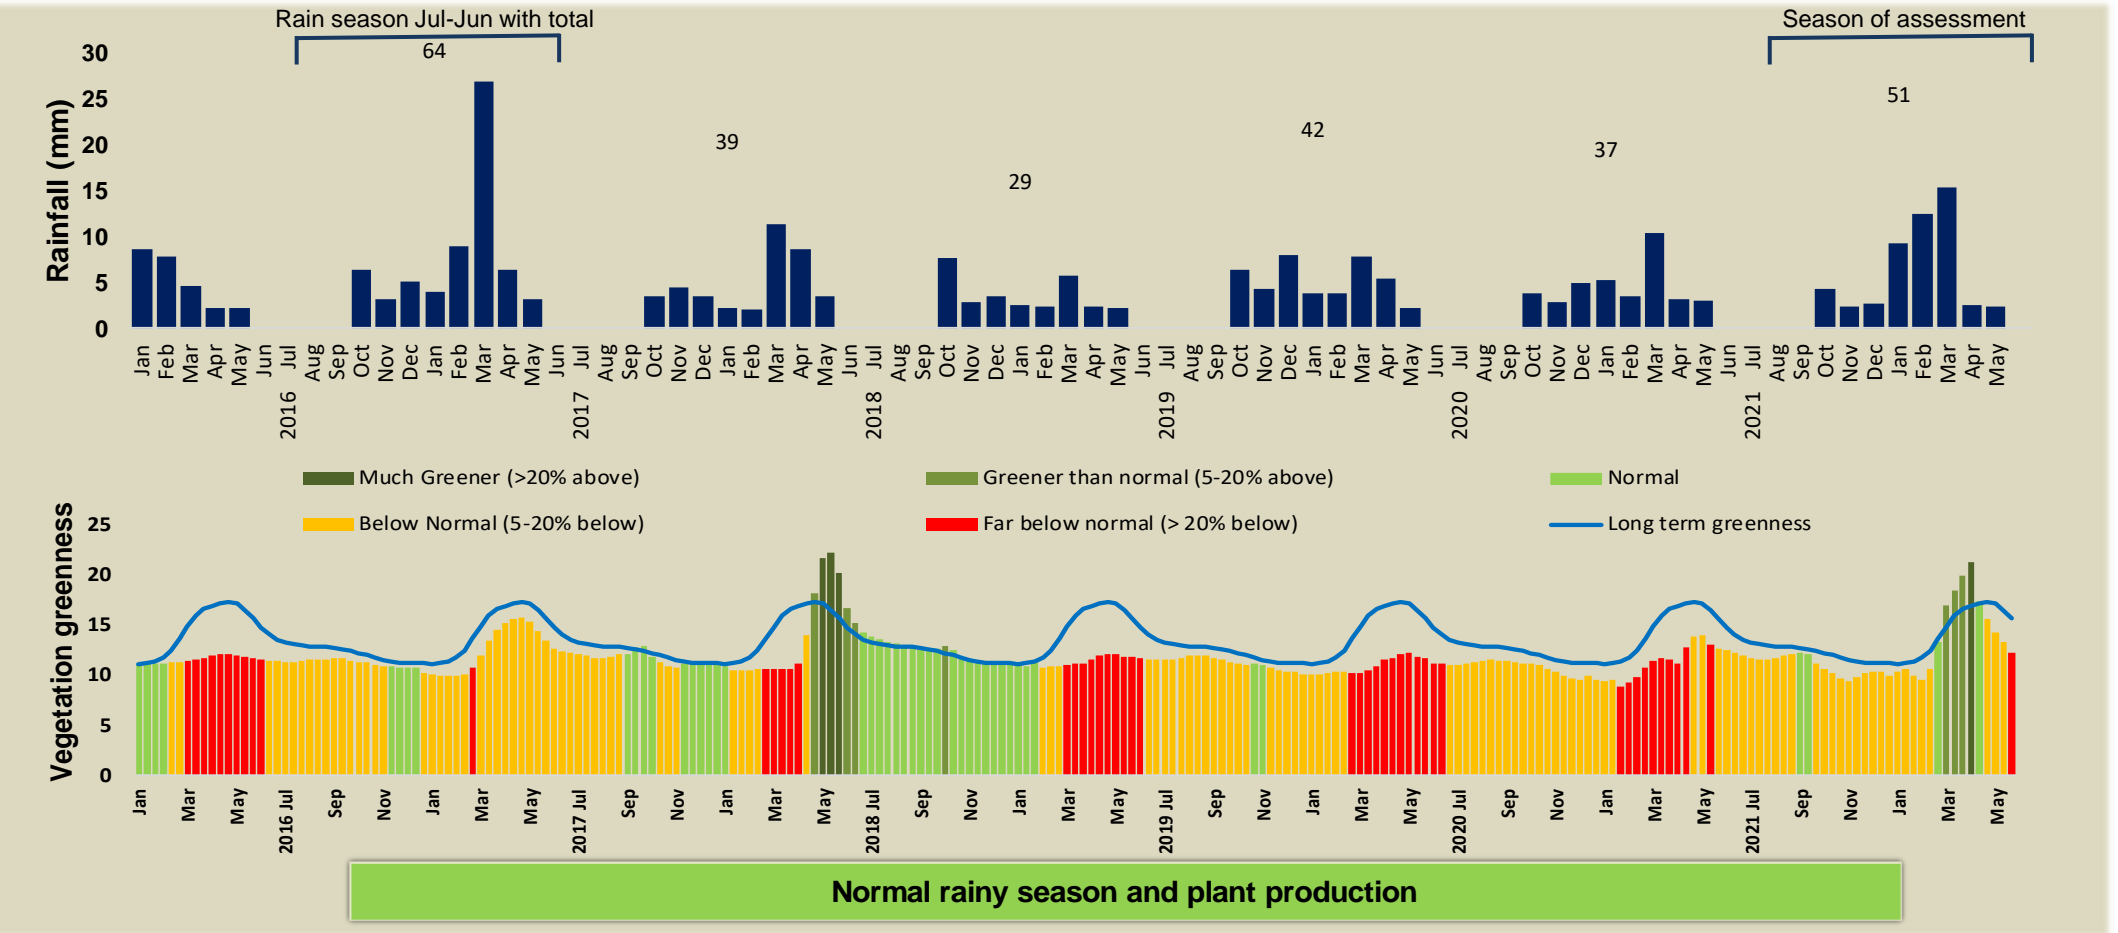

Adapting in response to the current environmental conditions ...

Seasonal trends in rainfall and vegetation (2021 / 2022 Season)

Vegetation cover trend (2000 - 2021)

Vegetation productivity (February to April) 2022

Fire management

Forage availability

Climate and vegetation patterns assist in our understanding of the status of wildlife and livestock in the conservancy for the effective management of these resources.