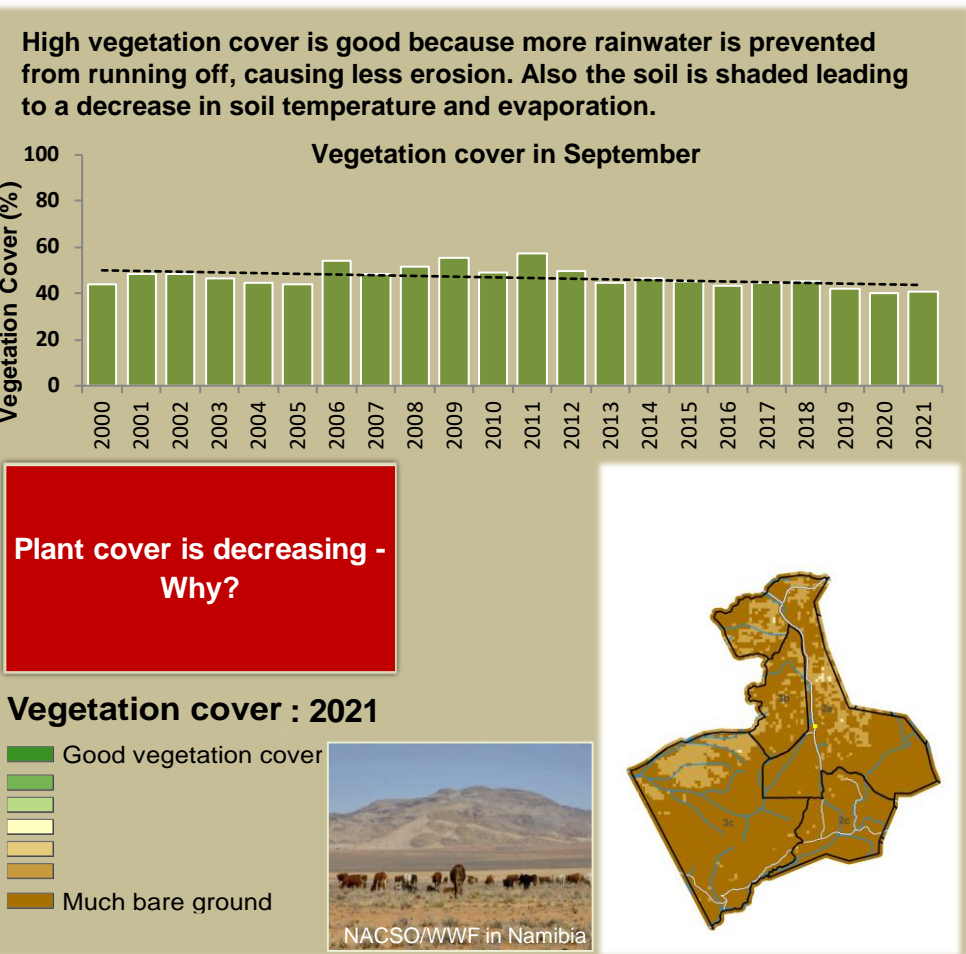

Adapting in response to the current environmental conditions ...

Seasonal trends in rainfall and vegetation (2021 / 2022 Season)

Vegetation cover trend (2000 - 2021)

Vegetation productivity (February to April) 2022

Fire management

Forage availability

Climate and vegetation patterns assist in our understanding of the status of wildlife and livestock in the conservancy for the effective management of these resources.