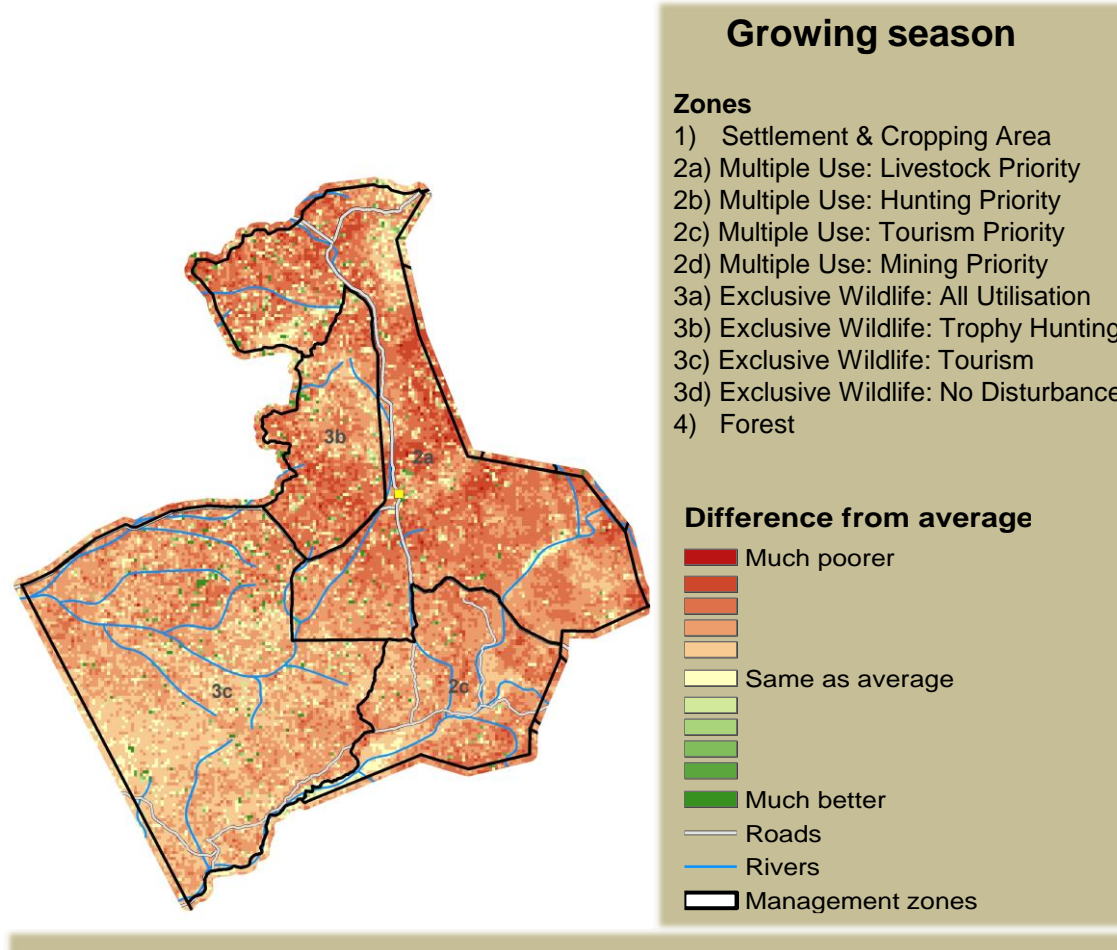

Adapting in response to the current environmental conditions ...

Seasonal trends in rainfall and vegetation (2023 / 2024 Season)

Vegetation cover trend (2000 - 2023)

Vegetation productivity (February to April) 2024

Fire management

Forage availability

Climate and vegetation patterns assist in our understanding of the status of wildlife and livestock in the conservancy for the effective management of these resources.