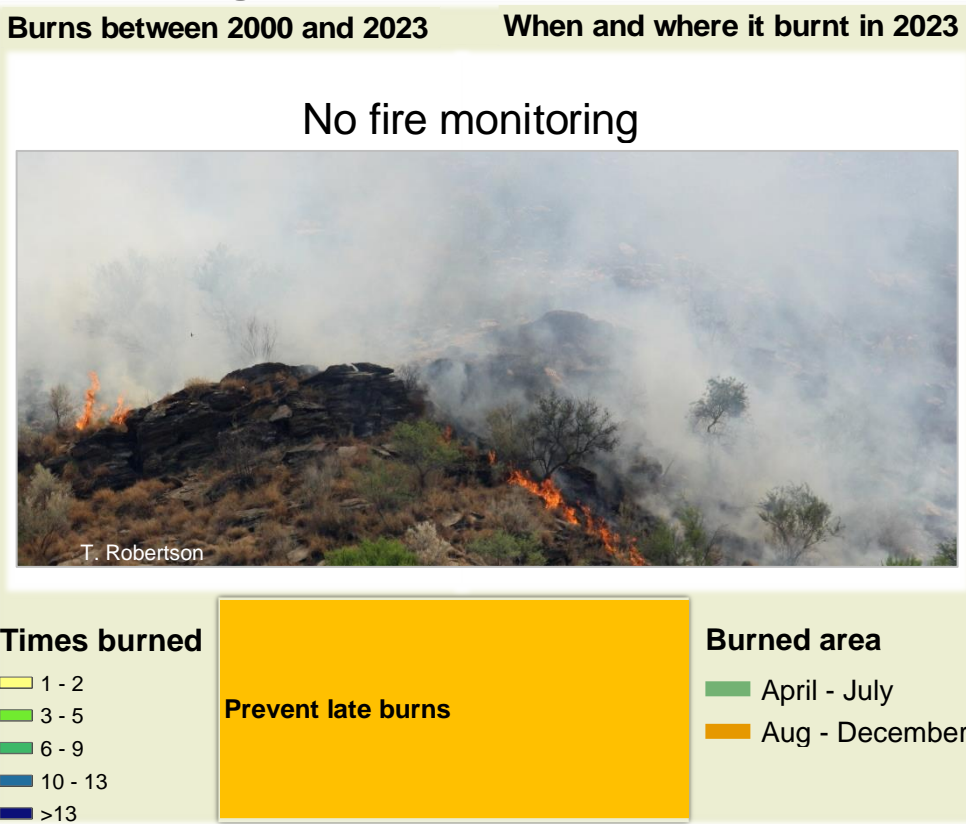

Adapting in response to the current environmental conditions ...

Seasonal trends in rainfall and vegetation (2023 / 2024 Season)

Vegetation cover trend (2000 - 2023)

Vegetation productivity (February to April) 2024

Fire management

Forage availability

Climate and vegetation patterns assist in our understanding of the status of wildlife and livestock in the conservancy for the effective management of these resources.