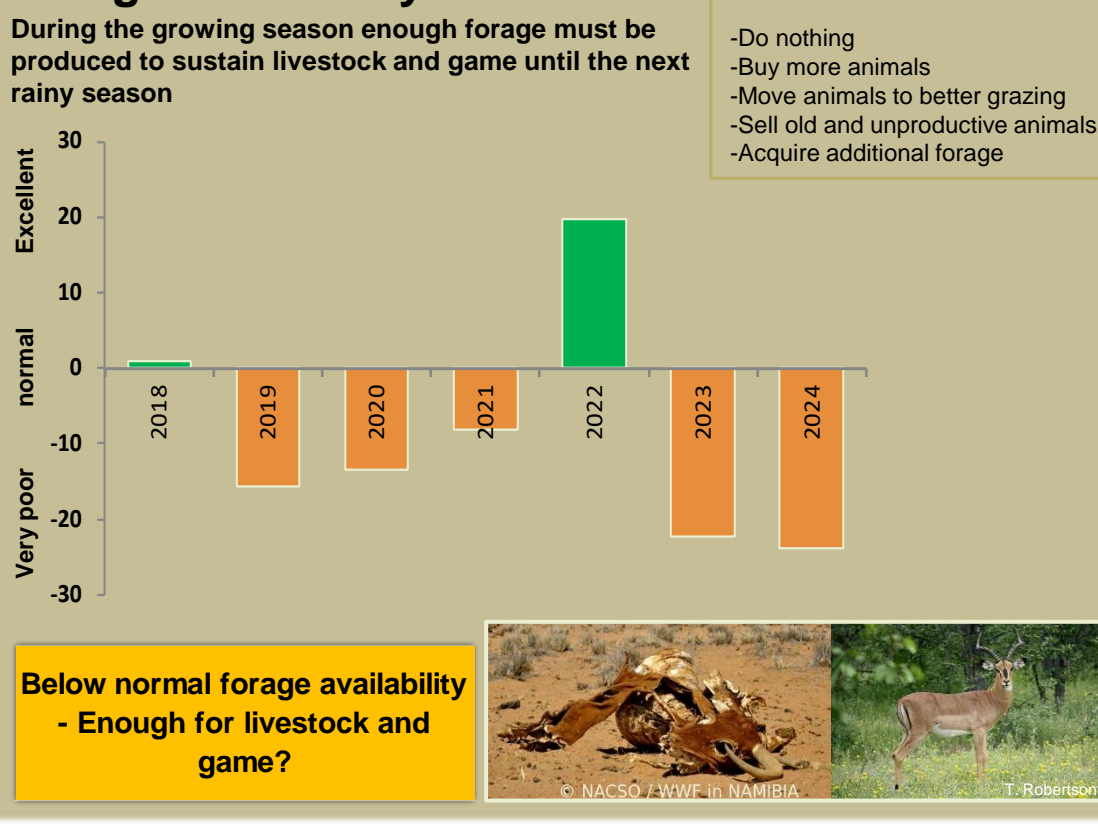

Adapting in response to the current environmental conditions ...

Seasonal trends in rainfall and vegetation (2023 / 2024 Season)

Vegetation cover trend (2000 - 2023)

Vegetation productivity (February to April) 2024

Fire management

Forage availability

Climate and vegetation patterns assist in our understanding of the status of wildlife and livestock in the conservancy for the effective management of these resources.