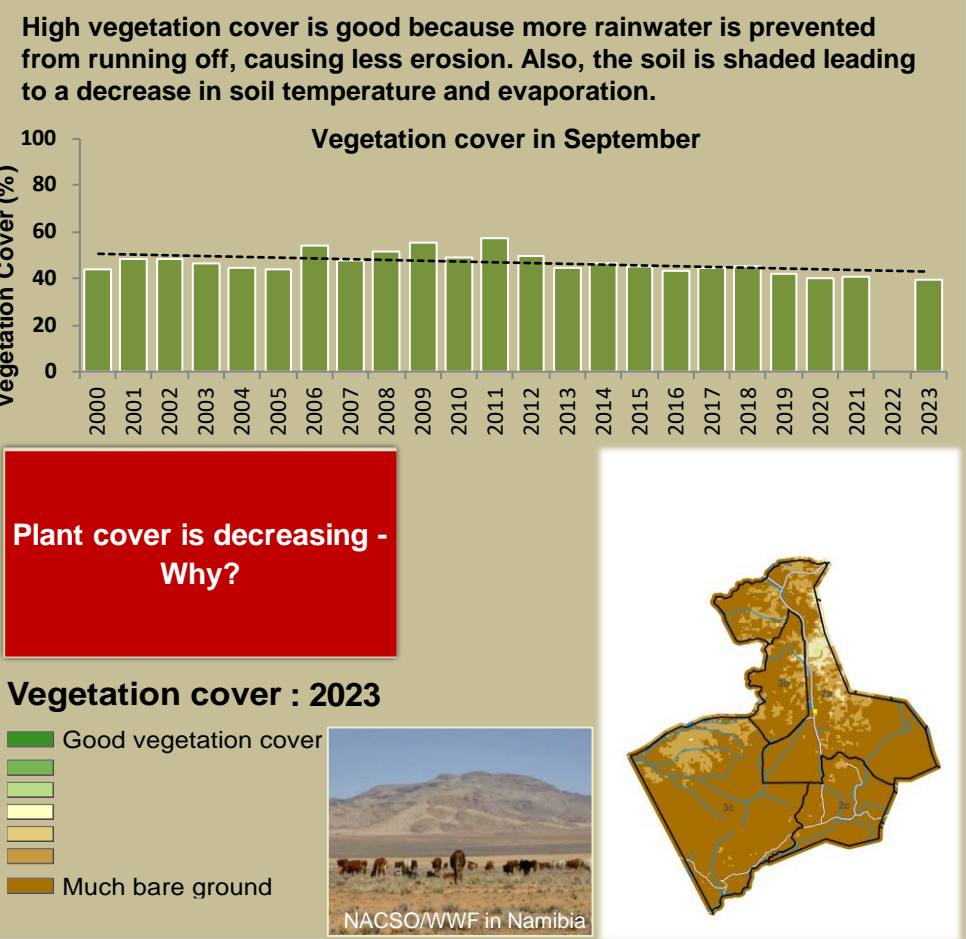

Adapting in response to the current environmental conditions ...

Seasonal trends in rainfall and vegetation (2023 / 2024 Season)

Vegetation cover trend (2000 - 2023)

Vegetation productivity (February to April) 2024

Fire management

Forage availability

Climate and vegetation patterns assist in our understanding of the status of wildlife and livestock in the conservancy for the effective management of these resources.