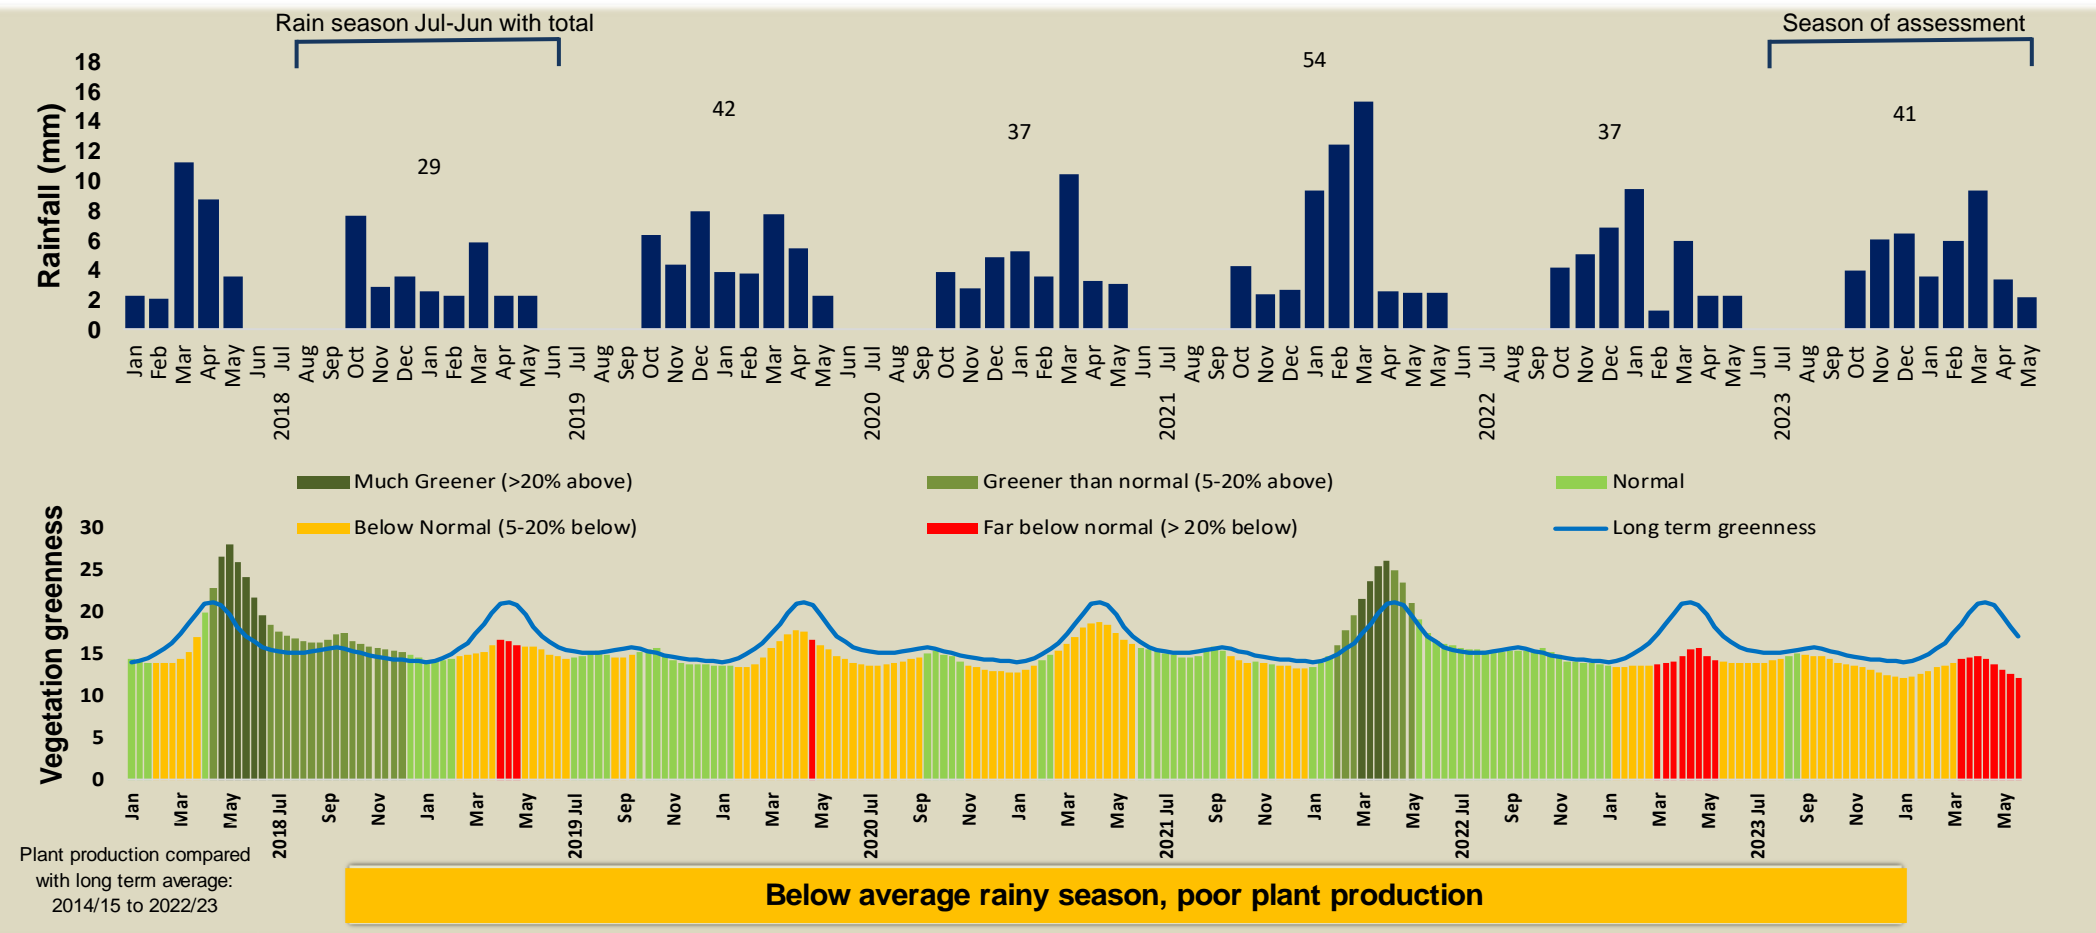

Adapting in response to the current environmental conditions ...

Seasonal trends in rainfall and vegetation (2023 / 2024 Season)

Vegetation cover trend (2000 - 2023)

Vegetation productivity (February to April) 2024

Fire management

Forage availability

Climate and vegetation patterns assist in our understanding of the status of wildlife and livestock in the conservancy for the effective management of these resources.