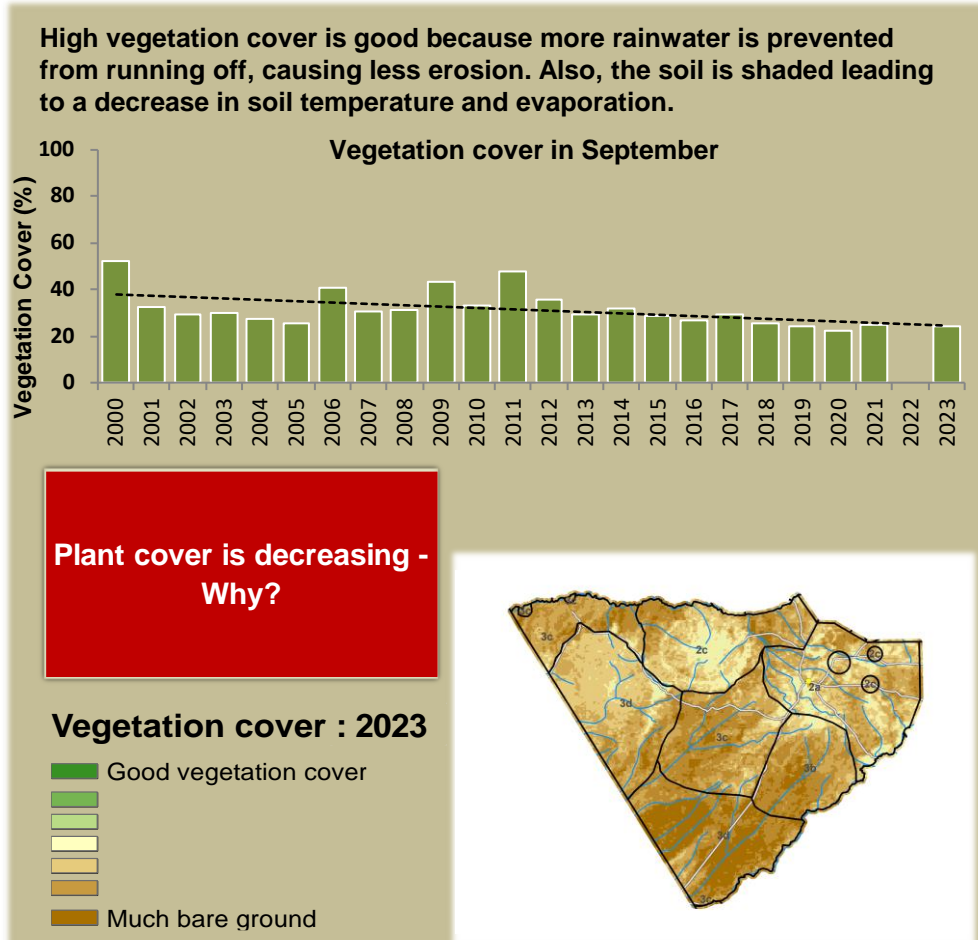

Adapting in response to the current environmental conditions ...

Seasonal trends in rainfall and vegetation (2023 / 2024 Season)

Vegetation cover trend (2000 - 2023)

Vegetation productivity (February to April) 2024

Fire management

Forage availability

Climate and vegetation patterns assist in our understanding of the status of wildlife and livestock in the conservancy for the effective management of these resources.