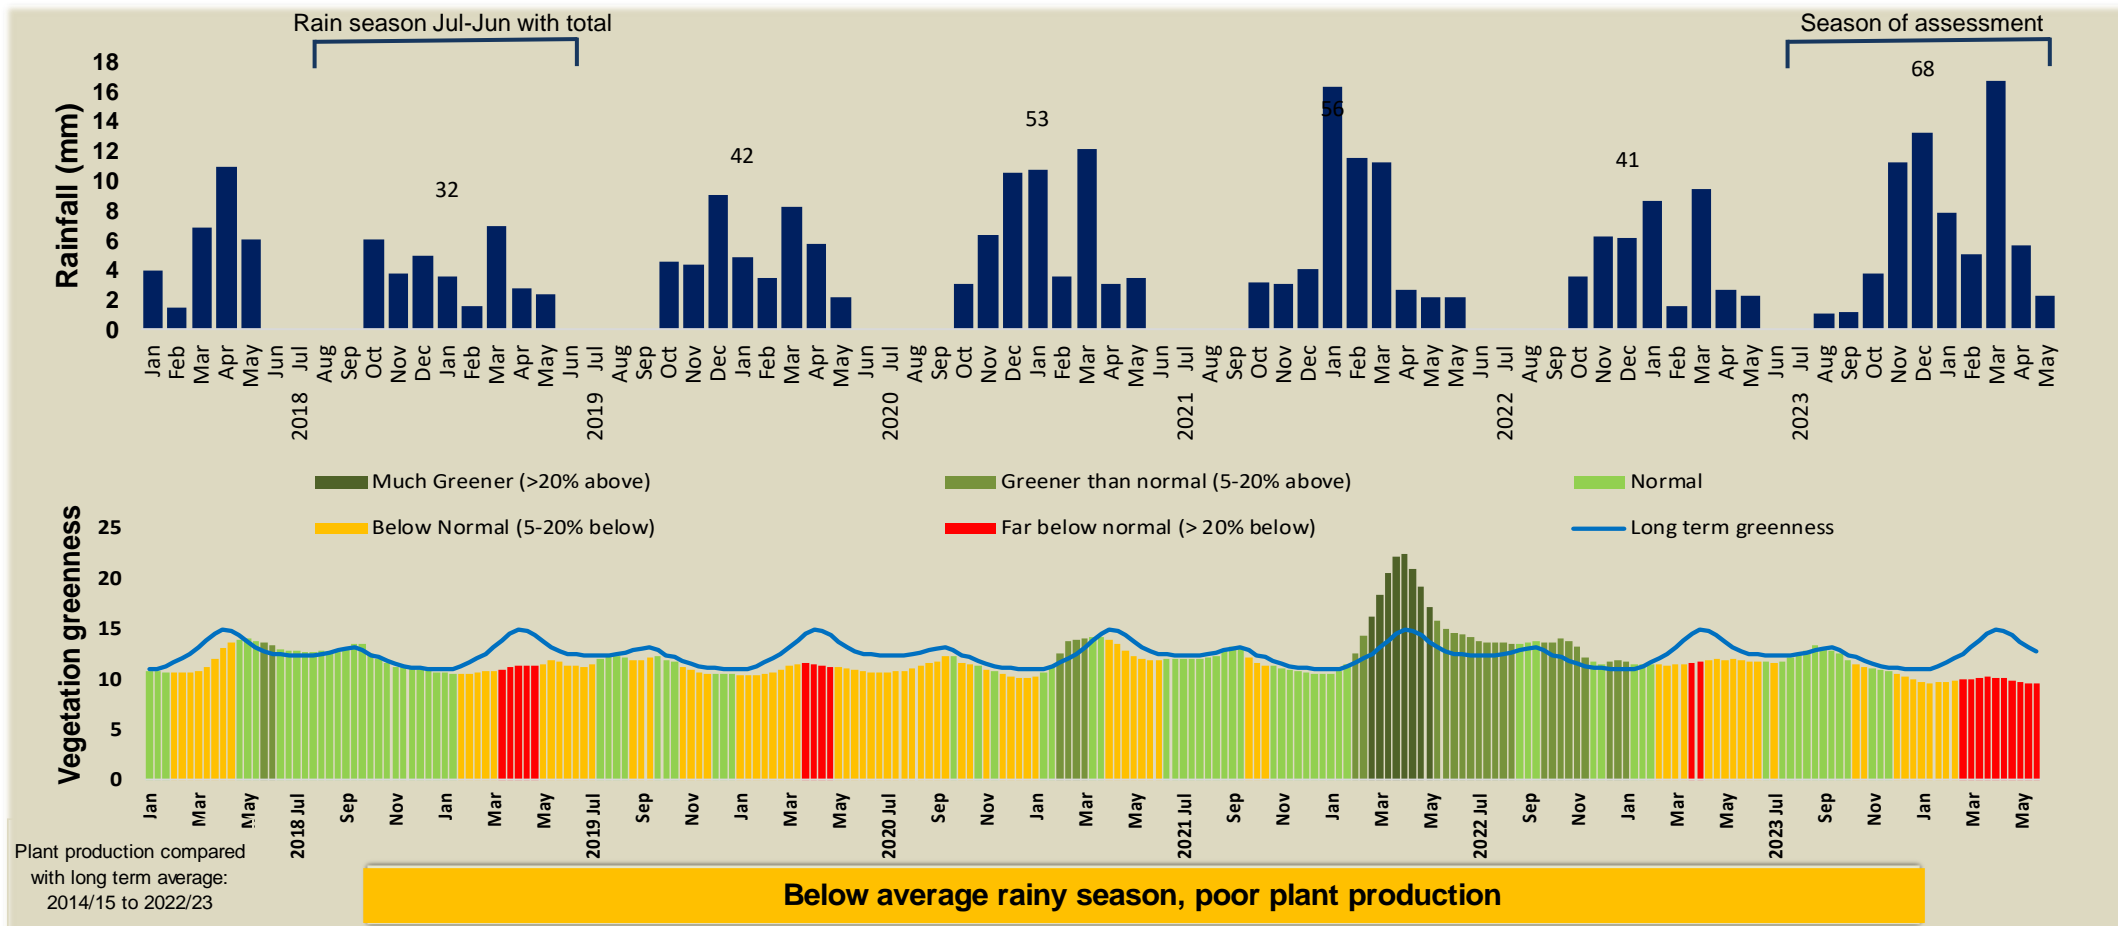

Adapting in response to the current environmental conditions ...

Seasonal trends in rainfall and vegetation (2023 / 2024 Season)

Vegetation cover trend (2000 - 2023)

Vegetation productivity (February to April) 2024

Fire management

Forage availability

Climate and vegetation patterns assist in our understanding of the status of wildlife and livestock in the conservancy for the effective management of these resources.