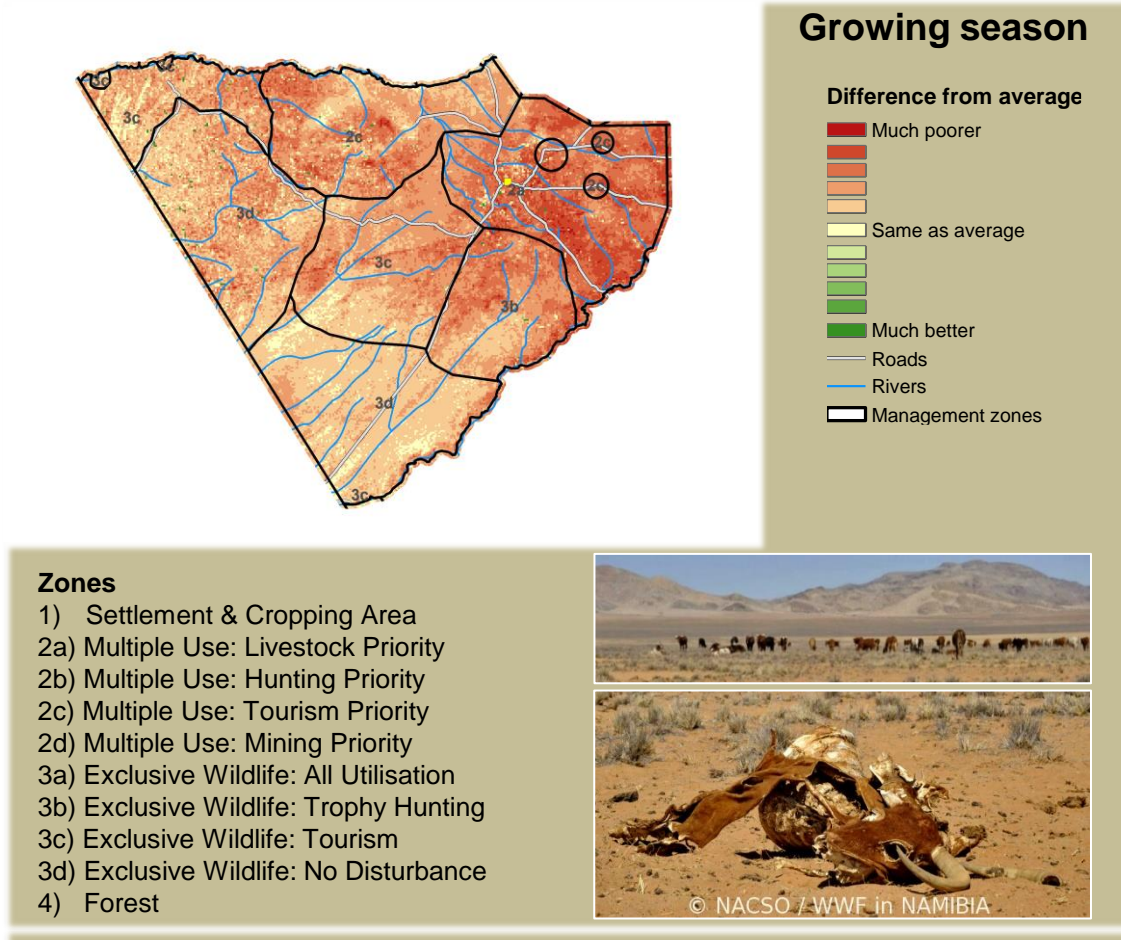

Adapting in response to the current environmental conditions ...

Seasonal trends in rainfall and vegetation (2023 / 2024 Season)

Vegetation cover trend (2000 - 2023)

Vegetation productivity (February to April) 2024

Fire management

Forage availability

Climate and vegetation patterns assist in our understanding of the status of wildlife and livestock in the conservancy for the effective management of these resources.