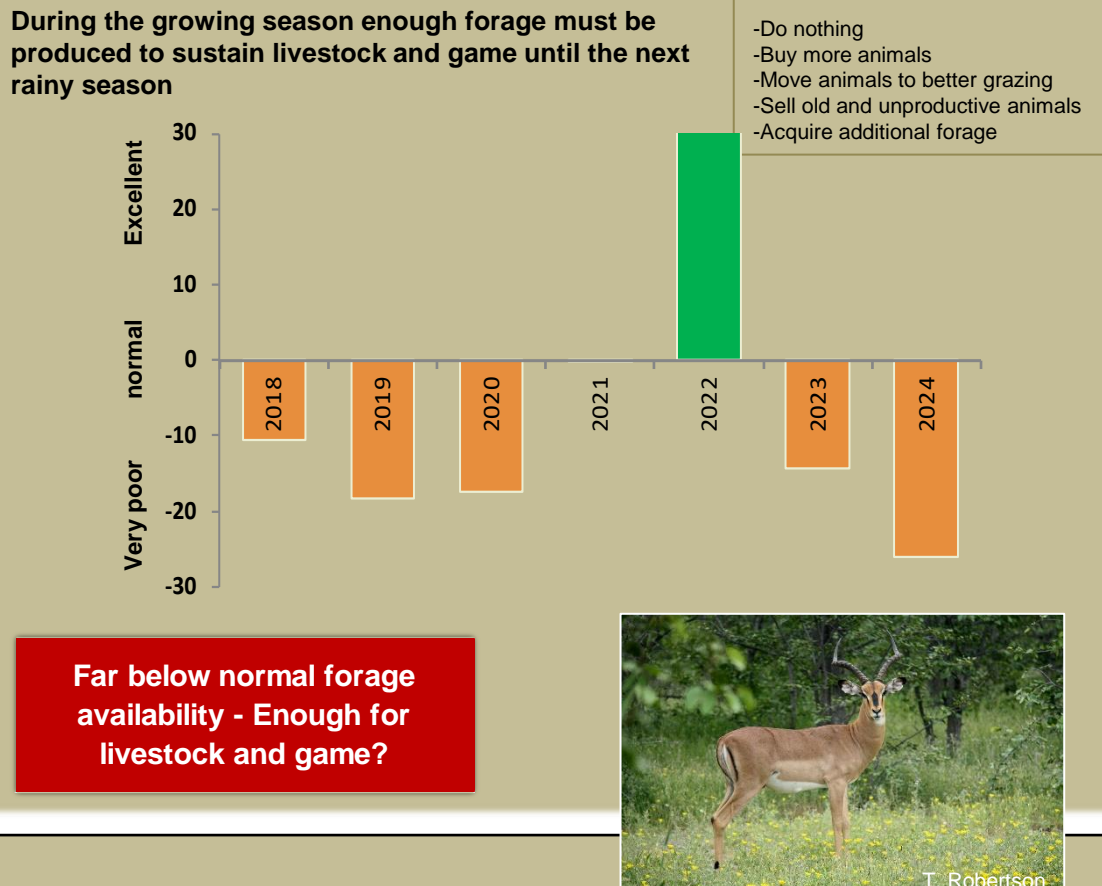

Adapting in response to the current environmental conditions ...

Seasonal trends in rainfall and vegetation (2023 / 2024 Season)

Vegetation cover trend (2000 - 2023)

Vegetation productivity (February to April) 2024

Fire management

Forage availability

Climate and vegetation patterns assist in our understanding of the status of wildlife and livestock in the conservancy for the effective management of these resources.