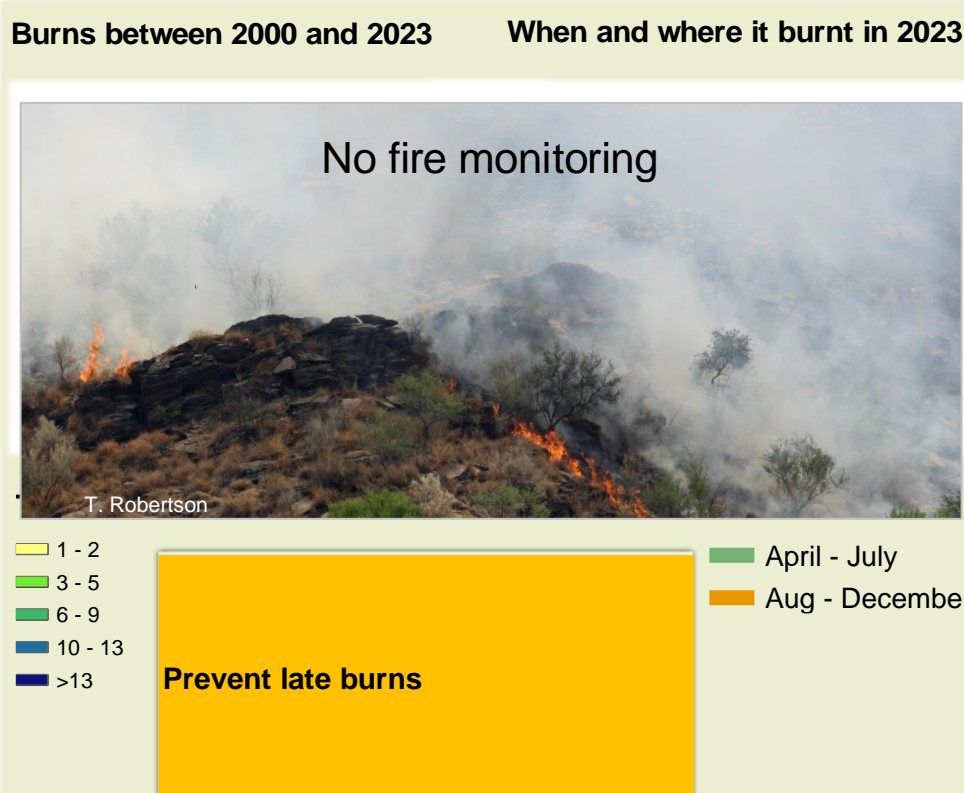

Adapting in response to the current environmental conditions ...

Seasonal trends in rainfall and vegetation (2023 / 2024 Season)

Vegetation cover trend (2000 - 2023)

Vegetation productivity (February to April) 2024

Fire management

Forage availability

Climate and vegetation patterns assist in our understanding of the status of wildlife and livestock in the conservancy for the effective management of these resources.