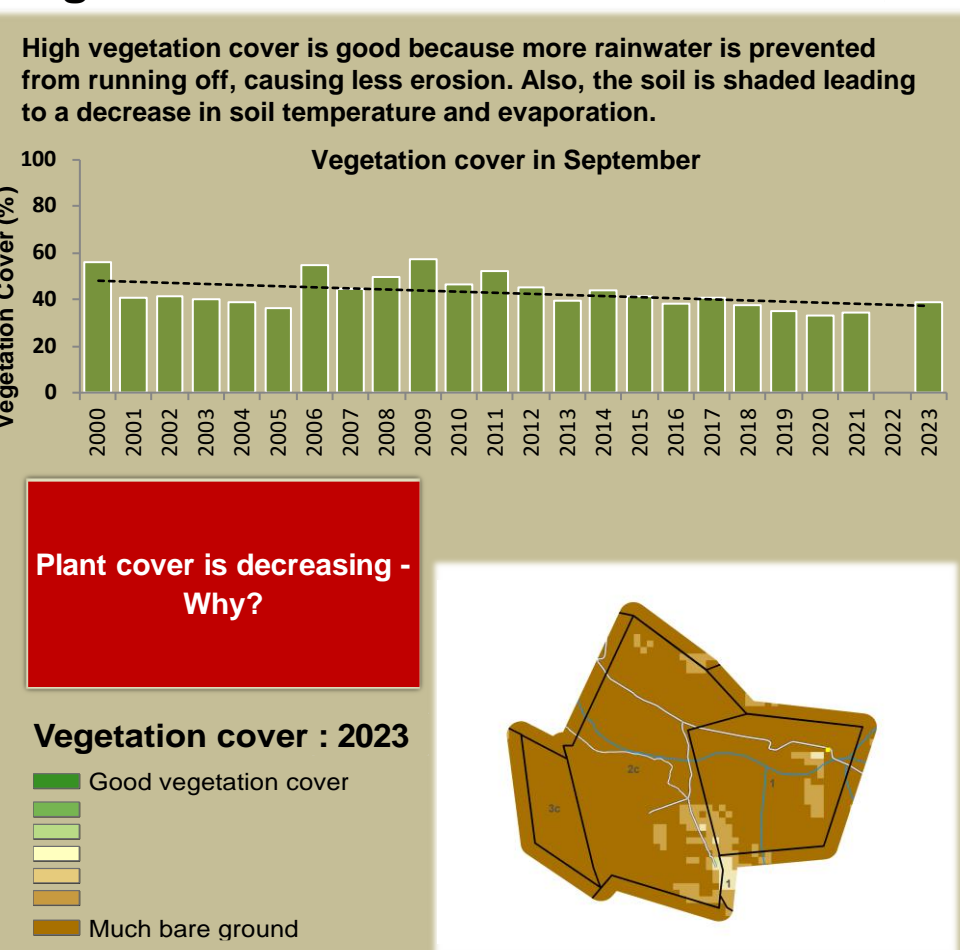

Uibasen Twyfelfontein Climate and Vegetation Report

Adapting in response to the current environmental conditions ...

Seasonal trends in rainfall and vegetation (2023 / 2024 Season)

Vegetation cover trend (2000 - 2023)

Vegetation productivity (February to April) 2024

Fire management

Forage availability

Climate and vegetation patterns assist in our understanding of the status of wildlife and livestock in the conservancy for the effective management of these resources.