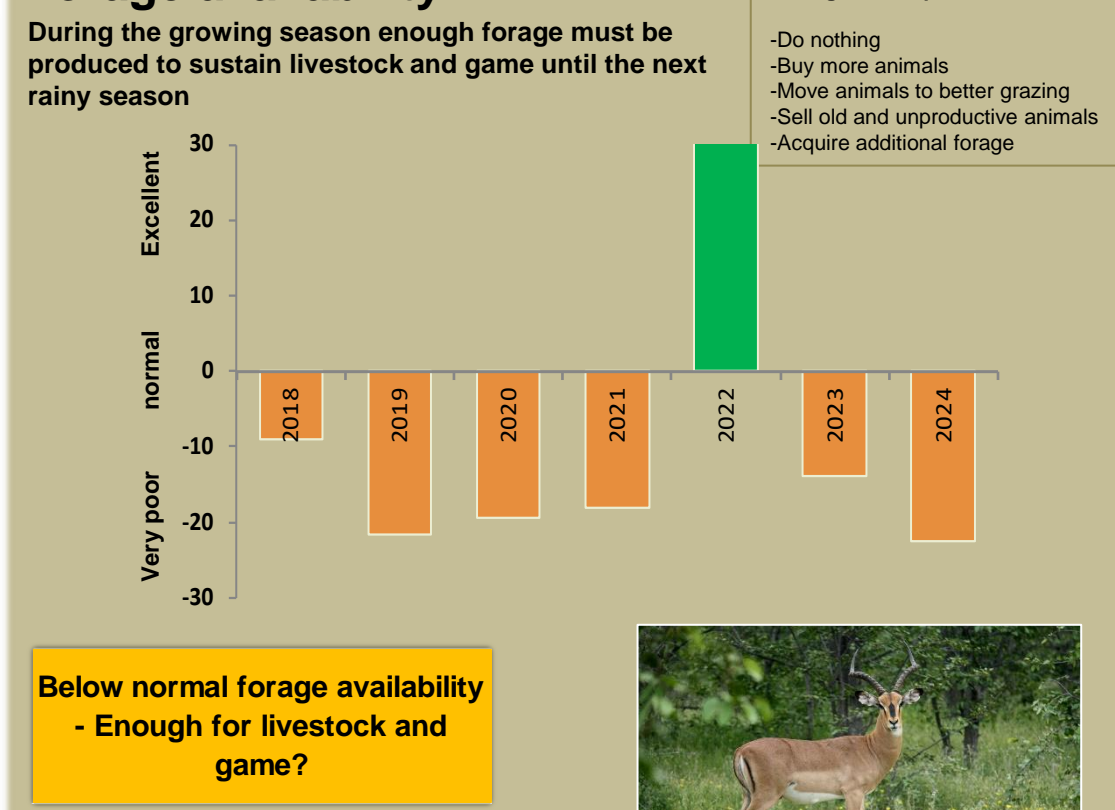

Uibasen Twyfelfontein Climate and Vegetation Report

Adapting in response to the current environmental conditions ...

Seasonal trends in rainfall and vegetation (2023 / 2024 Season)

Vegetation cover trend (2000 - 2023)

Vegetation productivity (February to April) 2024

Fire management

Forage availability

Climate and vegetation patterns assist in our understanding of the status of wildlife and livestock in the conservancy for the effective management of these resources.