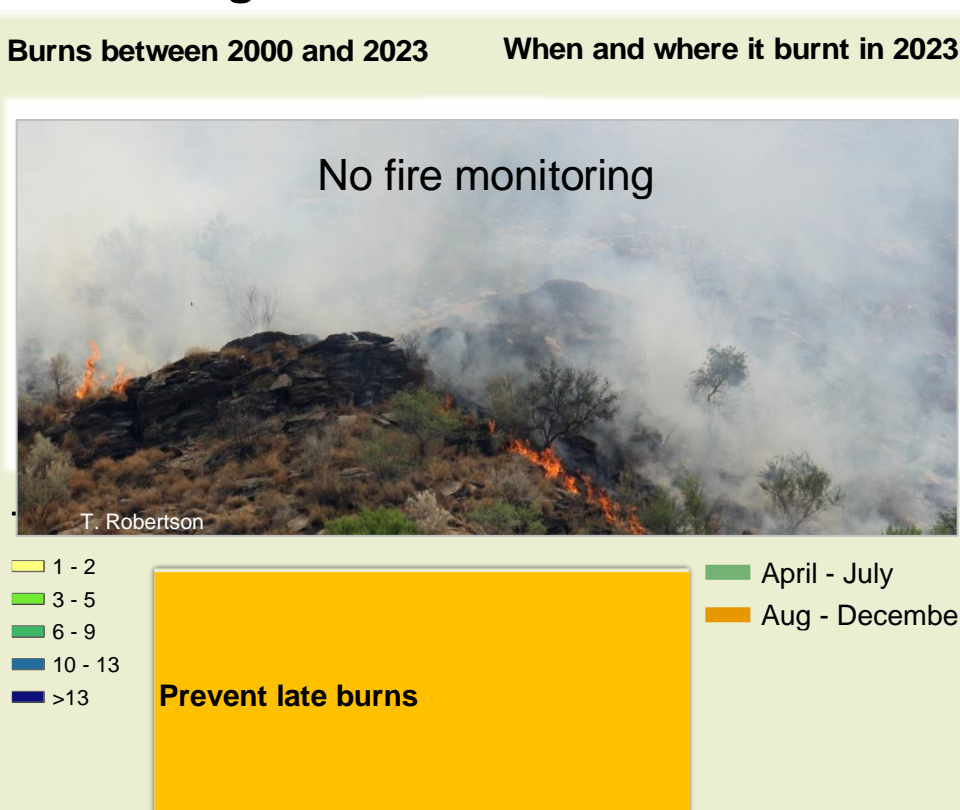

Uibasen Twyfelfontein Climate and Vegetation Report

Adapting in response to the current environmental conditions ...

Seasonal trends in rainfall and vegetation (2023 / 2024 Season)

Vegetation cover trend (2000 - 2023)

Vegetation productivity (February to April) 2024

Fire management

Forage availability

Climate and vegetation patterns assist in our understanding of the status of wildlife and livestock in the conservancy for the effective management of these resources.