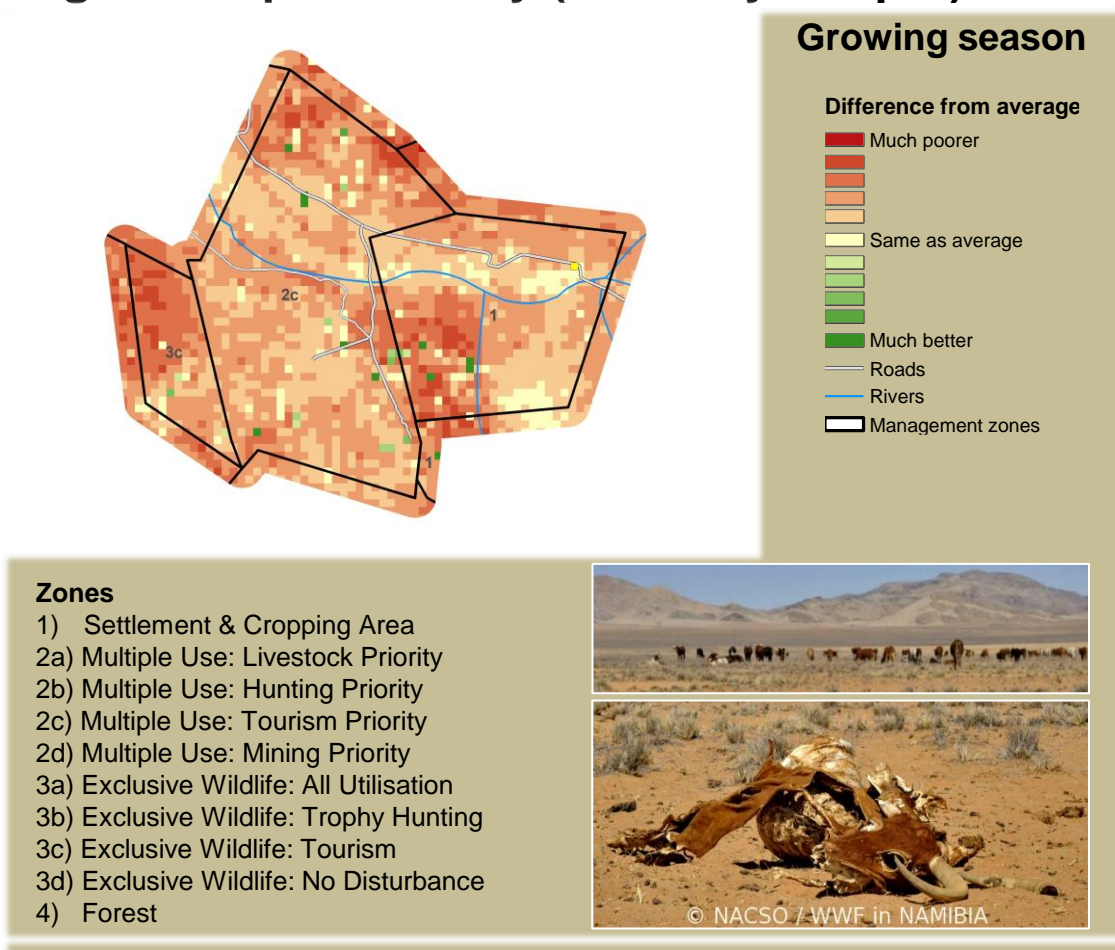

Uibasen Twyfelfontein Climate and Vegetation Report

Adapting in response to the current environmental conditions ...

Seasonal trends in rainfall and vegetation (2023 / 2024 Season)

Vegetation cover trend (2000 - 2023)

Vegetation productivity (February to April) 2024

Fire management

Forage availability

Climate and vegetation patterns assist in our understanding of the status of wildlife and livestock in the conservancy for the effective management of these resources.