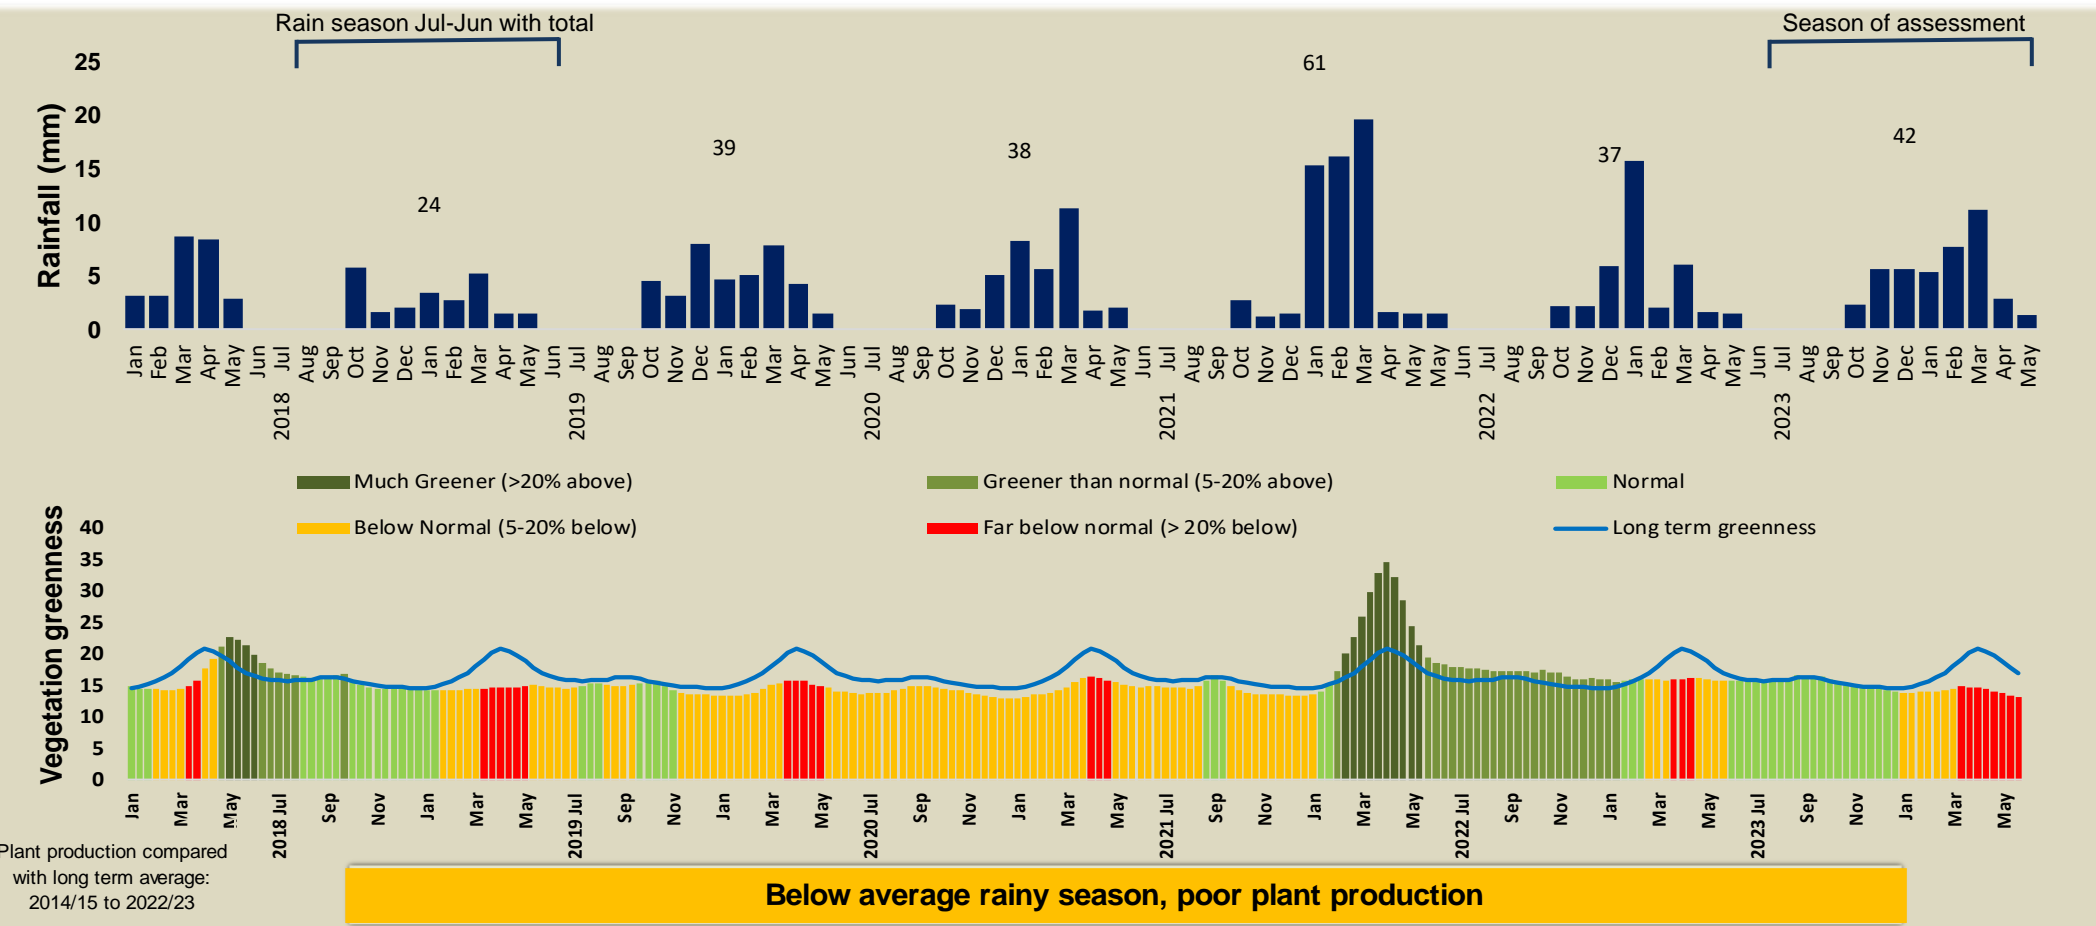

Uibasen Twyfelfontein Climate and Vegetation Report

Adapting in response to the current environmental conditions ...

Seasonal trends in rainfall and vegetation (2023 / 2024 Season)

Vegetation cover trend (2000 - 2023)

Vegetation productivity (February to April) 2024

Fire management

Forage availability

Climate and vegetation patterns assist in our understanding of the status of wildlife and livestock in the conservancy for the effective management of these resources.