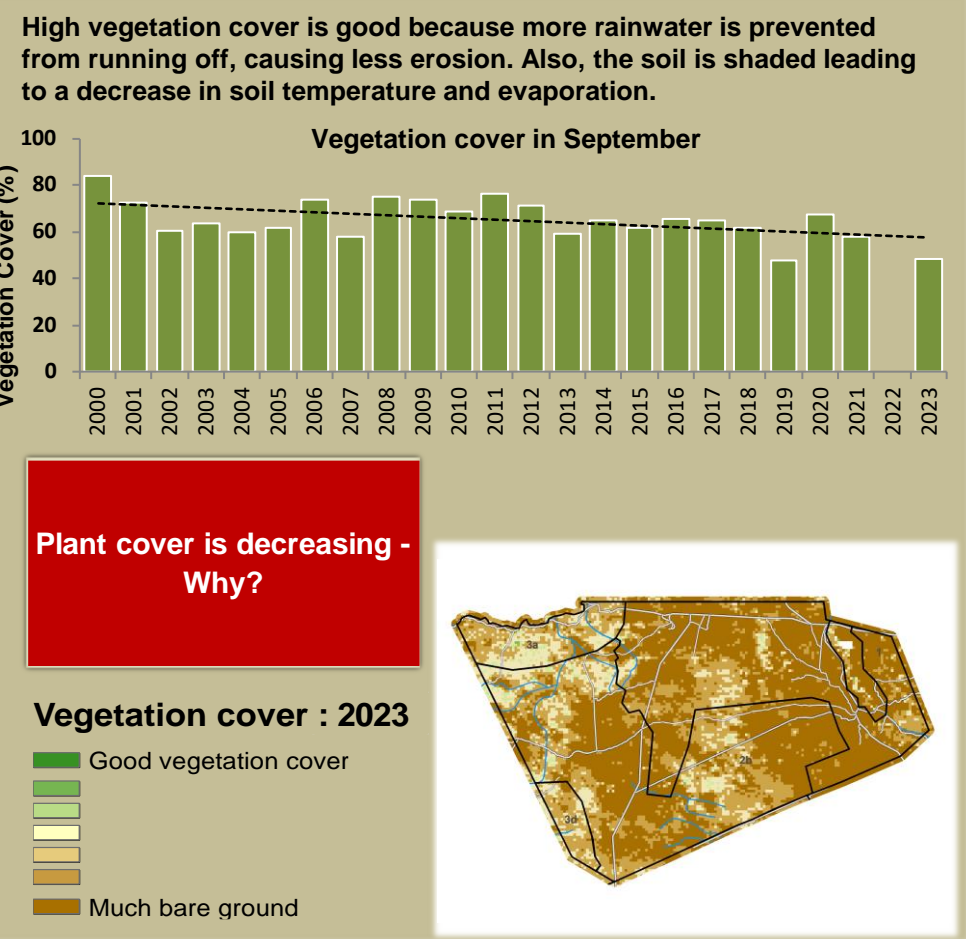

Uukolonkadhi Ruacana Climate and Vegetation Report

Adapting in response to the current environmental conditions ...

Seasonal trends in rainfall and vegetation (2023 / 2024 Season)

Vegetation cover trend (2000 - 2023)

Vegetation productivity (February to April) 2024

Fire management

Forage availability

Climate and vegetation patterns assist in our understanding of the status of wildlife and livestock in the conservancy for the effective management of these resources.