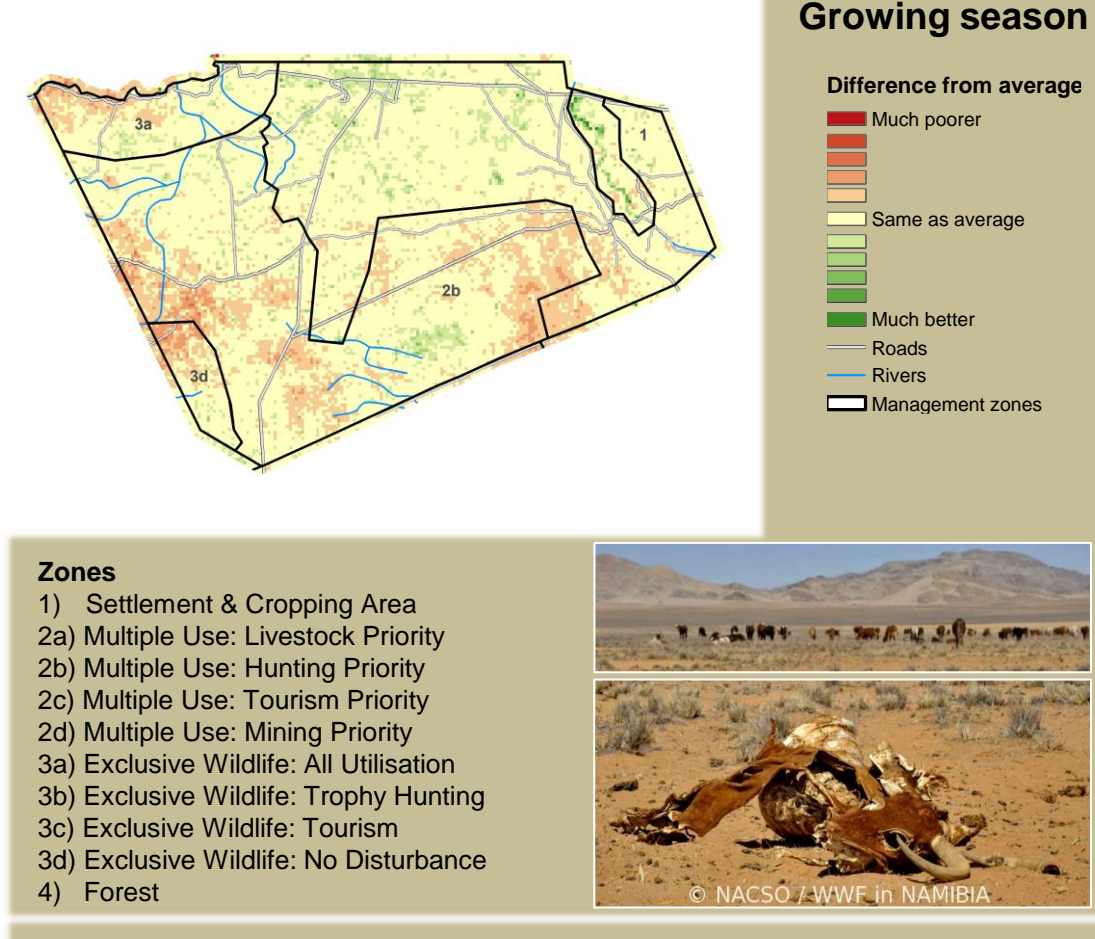

Uukolonkadhi Ruacana Climate and Vegetation Report

Adapting in response to the current environmental conditions ...

Seasonal trends in rainfall and vegetation (2023 / 2024 Season)

Vegetation cover trend (2000 - 2023)

Vegetation productivity (February to April) 2024

Fire management

Forage availability

Climate and vegetation patterns assist in our understanding of the status of wildlife and livestock in the conservancy for the effective management of these resources.