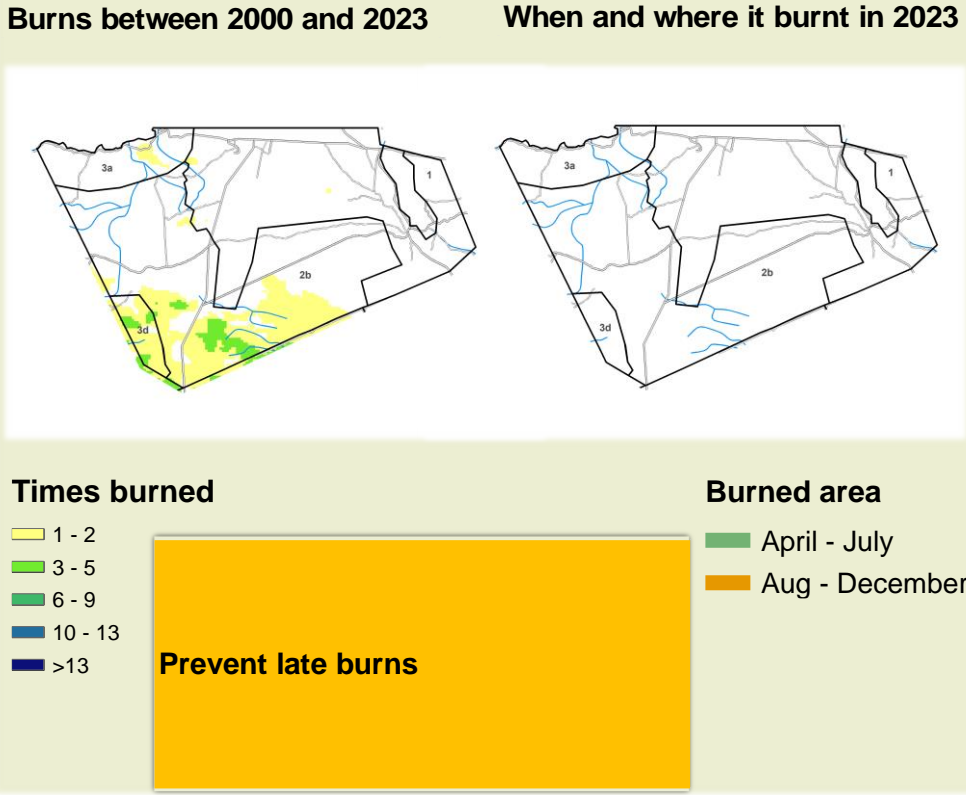

Uukolonkadhi Ruacana Climate and Vegetation Report

Adapting in response to the current environmental conditions ...

Seasonal trends in rainfall and vegetation (2023 / 2024 Season)

Vegetation cover trend (2000 - 2023)

Vegetation productivity (February to April) 2024

Fire management

Forage availability

Climate and vegetation patterns assist in our understanding of the status of wildlife and livestock in the conservancy for the effective management of these resources.