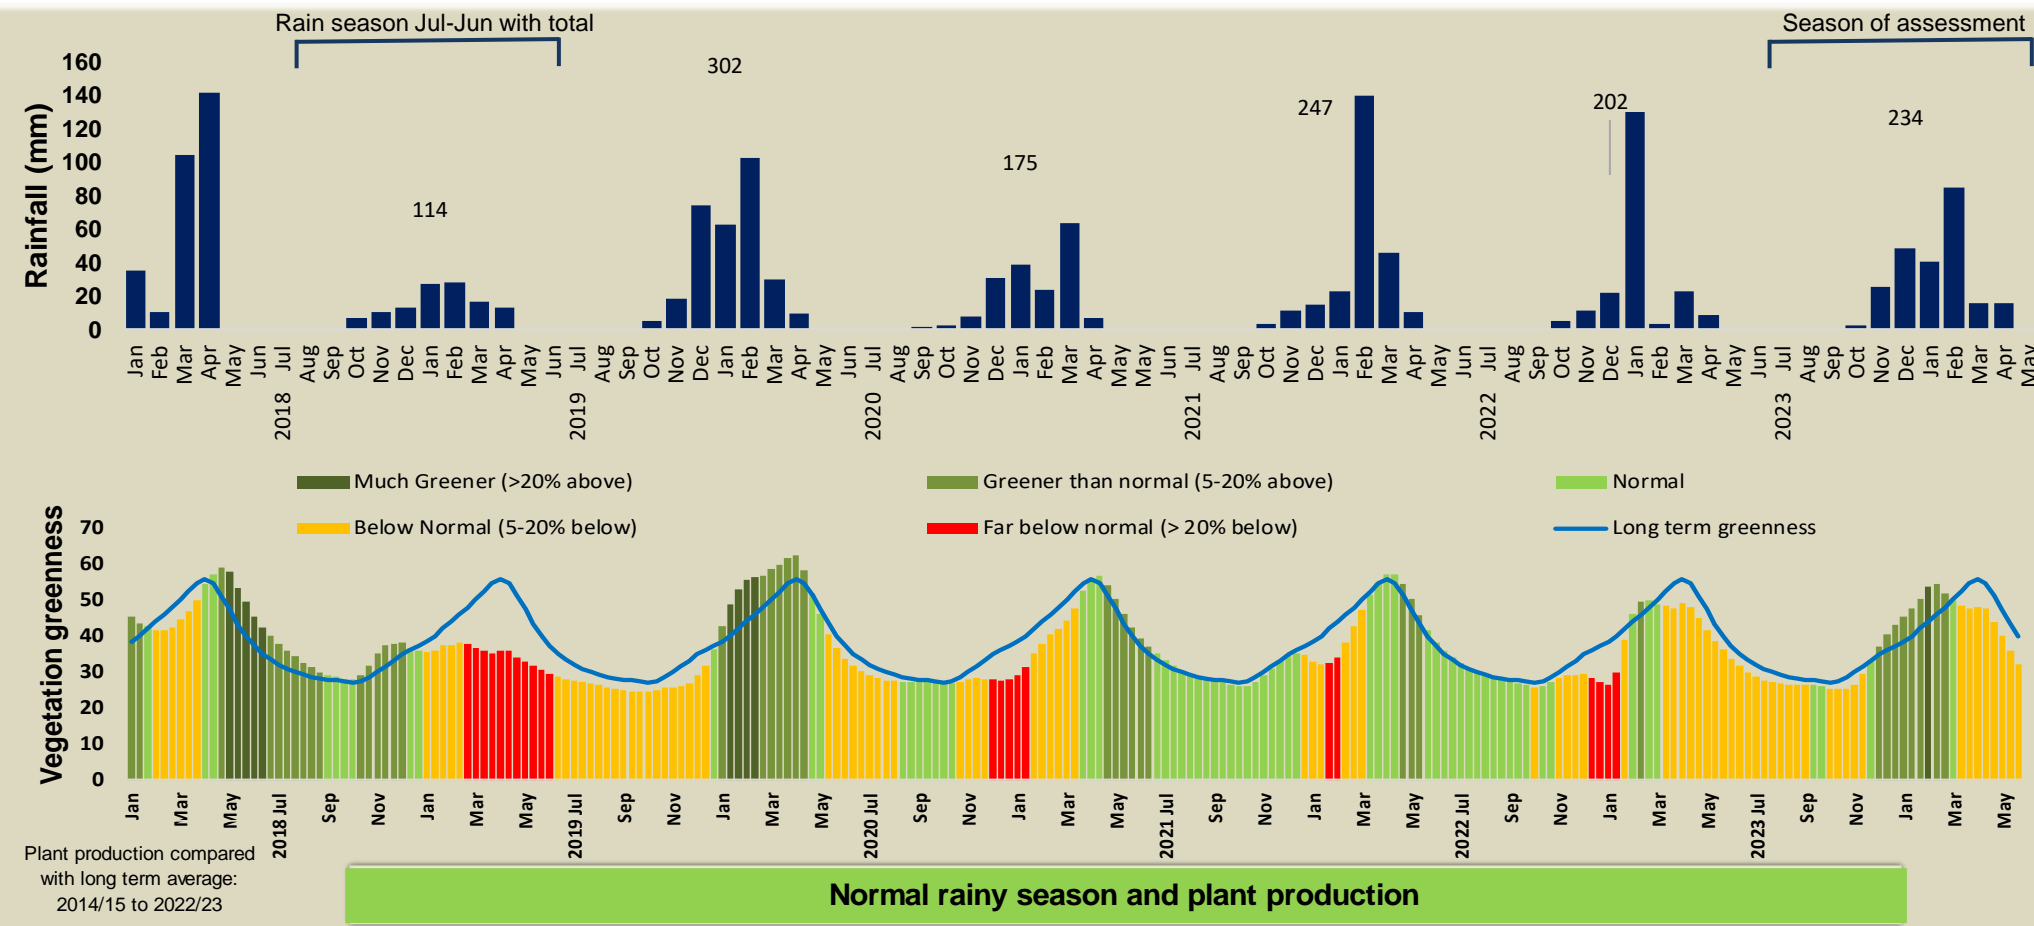

Uukolonkadhi Ruacana Climate and Vegetation Report

Adapting in response to the current environmental conditions ...

Seasonal trends in rainfall and vegetation (2023 / 2024 Season)

Vegetation cover trend (2000 - 2023)

Vegetation productivity (February to April) 2024

Fire management

Forage availability

Climate and vegetation patterns assist in our understanding of the status of wildlife and livestock in the conservancy for the effective management of these resources.