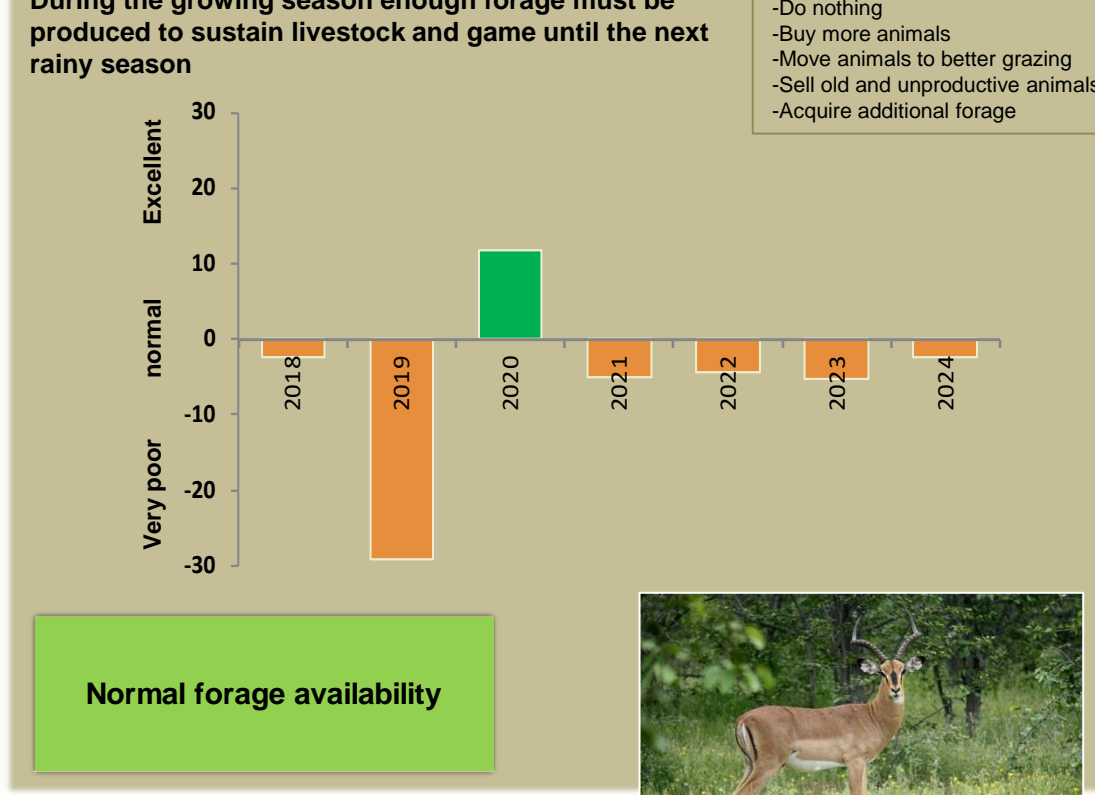

Uukolonkadhi Ruacana Climate and Vegetation Report

Adapting in response to the current environmental conditions ...

Seasonal trends in rainfall and vegetation (2023 / 2024 Season)

Vegetation cover trend (2000 - 2023)

Vegetation productivity (February to April) 2024

Fire management

Forage availability

Climate and vegetation patterns assist in our understanding of the status of wildlife and livestock in the conservancy for the effective management of these resources.