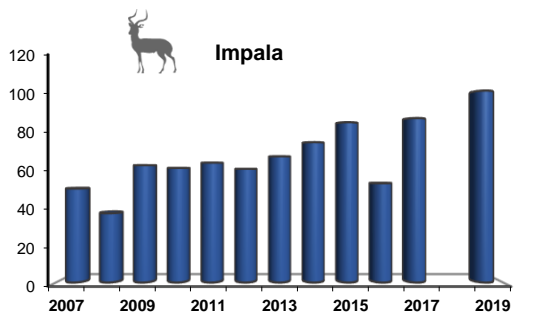

Trends – Numbers per 100km