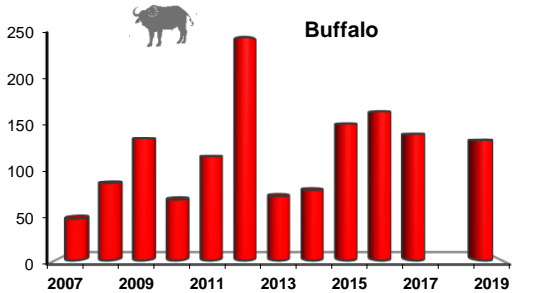

Trends – Numbers per 100km