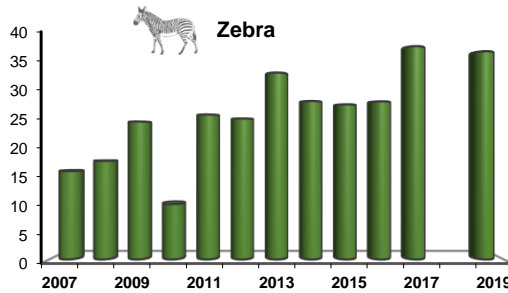

Trends – Numbers per 100km