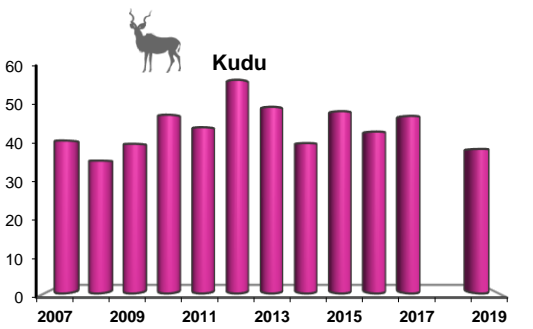

Trends – Numbers per 100km