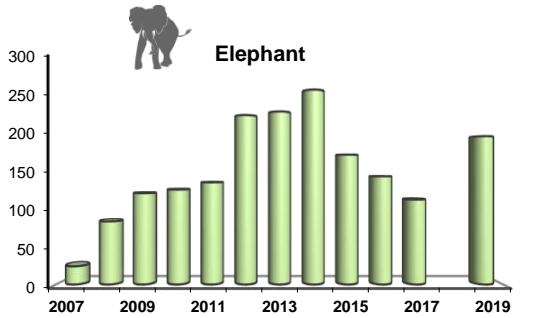

Trends – Numbers per 100km